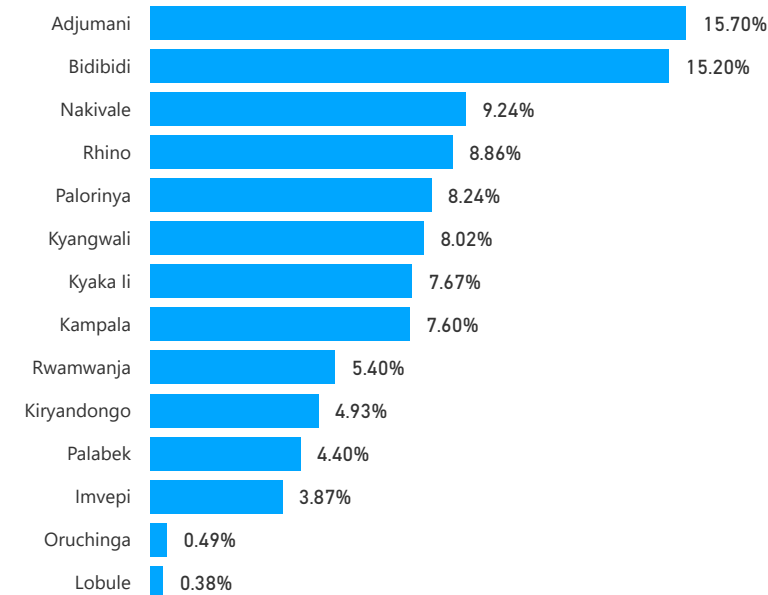

Population by Location (% of grand total)