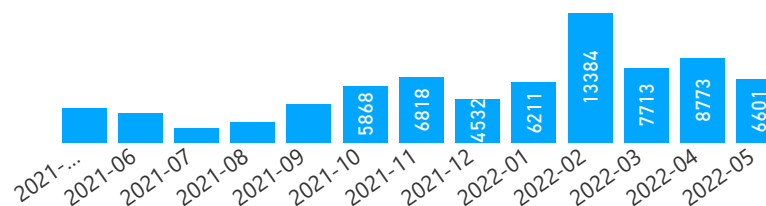

Registered New Arrivals by Arrival Month