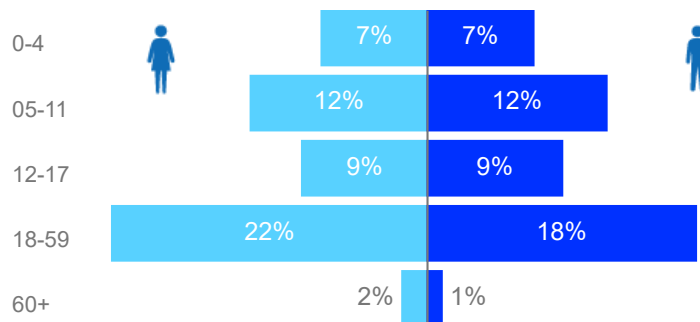

## Total Population

1,531,593

Total Households  
373,401

Living in Settlements

92 %  
1,410,672

Women and Children

81 %  
1,229,343

Elderly

## Total Refugees

1,490,861

Total Asylum-Seekers  
40,732

Living in Urban areas

8 %  
116,034

Female

52 %  
787,850

Youth

## Age & Gender Breakdown