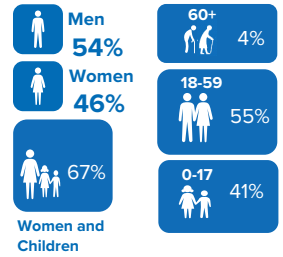

35,438

REFUGEES AND
ASYLUM SEEKERS

**POPULATION BY
REGION OF ASYLUM**

**POPULATION BY
COUNTRY OF ORIGIN**

**COMPOSITION
AGE AND GENDER**

The boundaries and names shown and the designations used on this map do not imply official endorsement or acceptance by the United Nations.