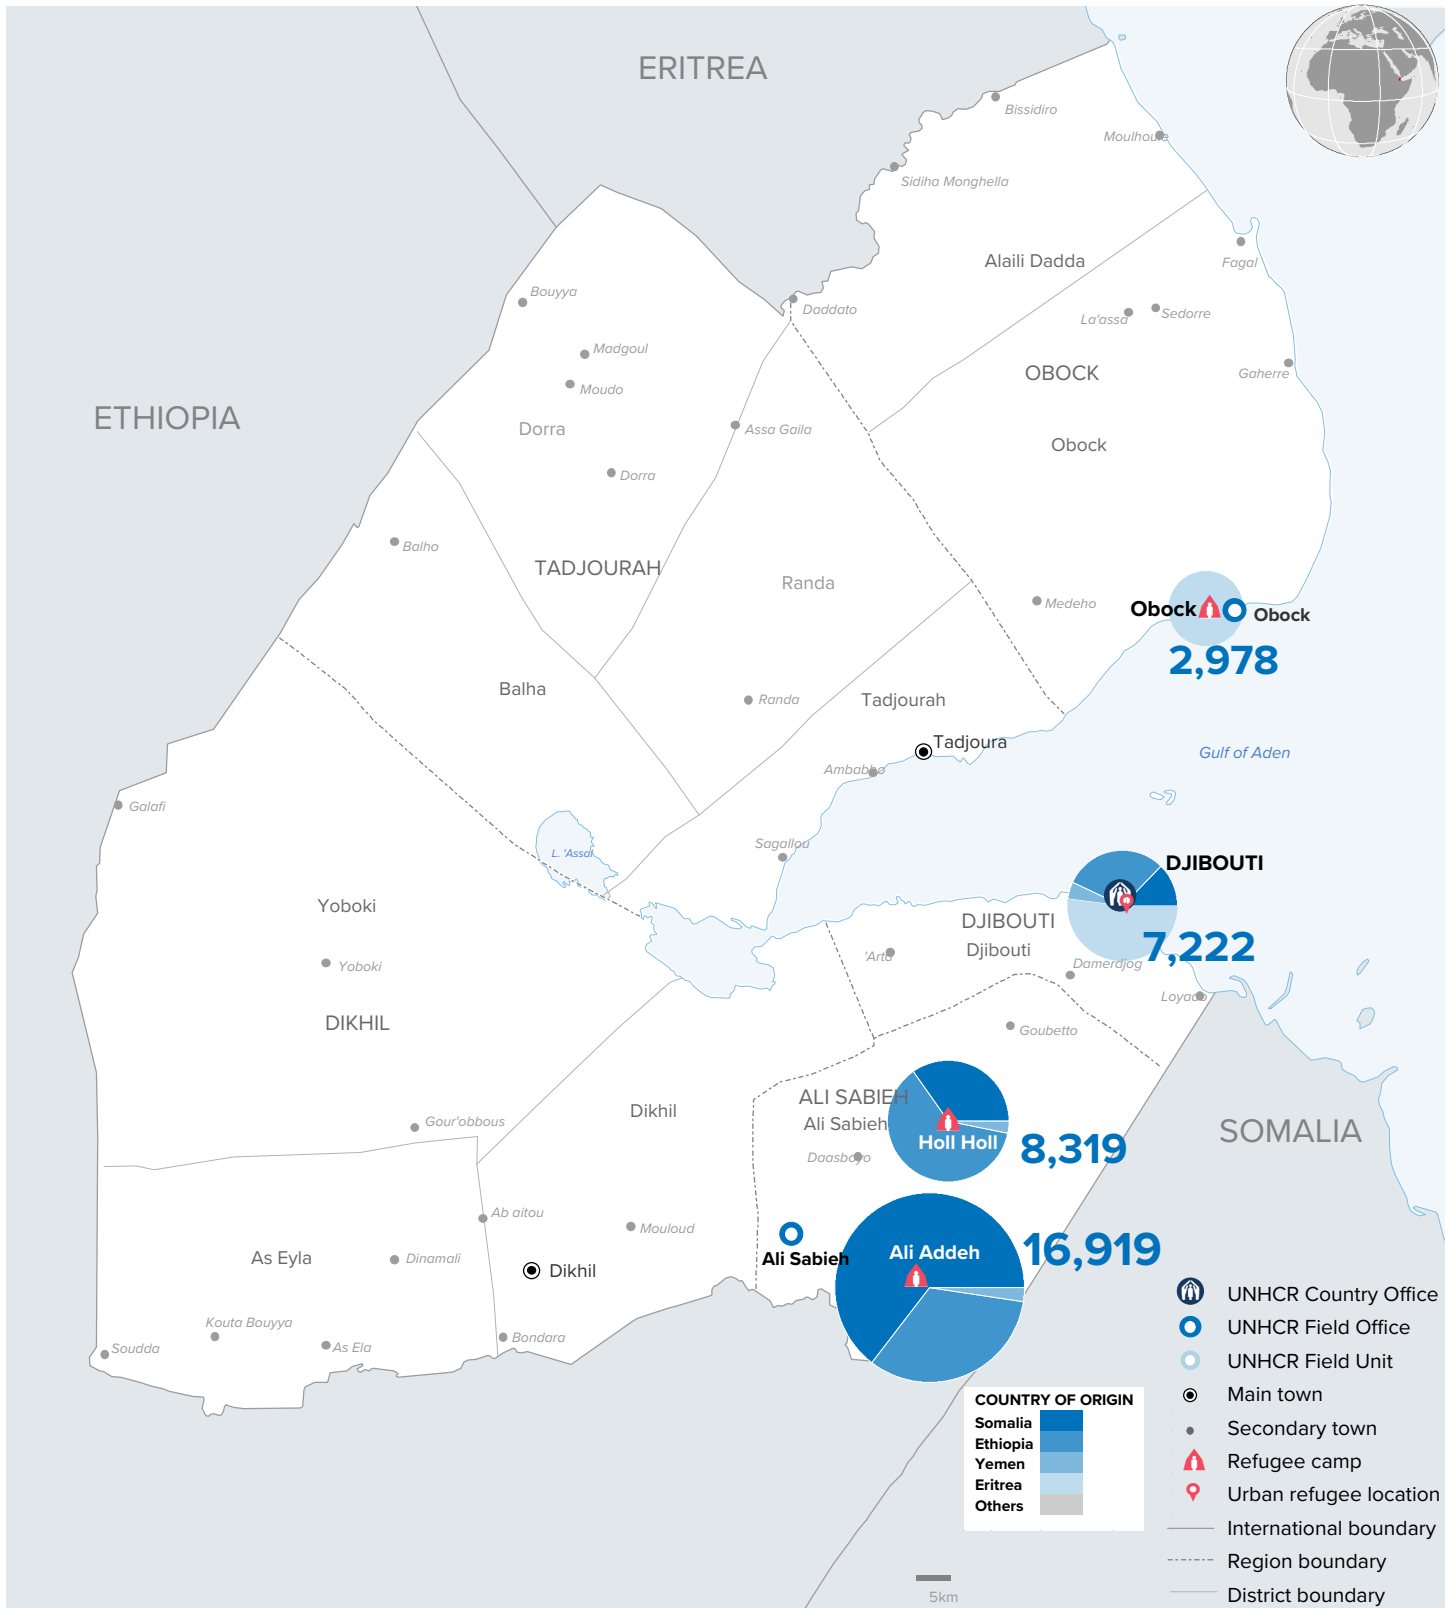

35,438

REFUGEES AND
ASYLUM SEEKERS

**POPULATION BY
REGION OF ASYLUM**

**POPULATION BY
COUNTRY OF ORIGIN**

**COMPOSITION
AGE AND GENDER**

The boundaries and names shown and the designations used on this map do not imply official endorsement or acceptance by the United Nations.