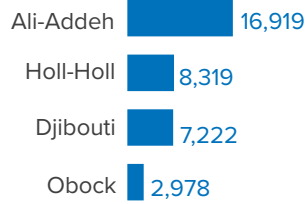

35,438

REFUGEES AND
ASYLUM SEEKERS

**POPULATION BY
REGION OF ASYLUM**

**POPULATION BY
COUNTRY OF ORIGIN**

**COMPOSITION
AGE AND GENDER**

The boundaries and names shown and the designations used on this map do not imply official endorsement or acceptance by the United Nations.