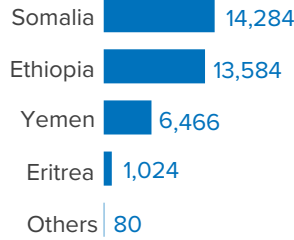

35,438

REFUGEES AND
ASYLUM SEEKERS

**POPULATION BY
REGION OF ASYLUM**

**POPULATION BY
COUNTRY OF ORIGIN**

**COMPOSITION
AGE AND GENDER**

The boundaries and names shown and the designations used on this map do not imply official endorsement or acceptance by the United Nations.