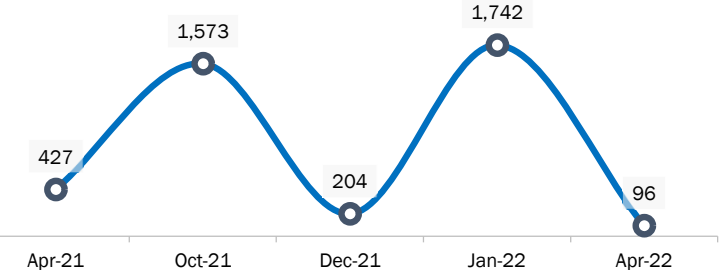

Individuals reached by Month

Some Localities Receiving Refugees

Moromoro
Toubo
Sessegbo
Farako
Bole
Didassakoura
Lorogbo
Lekouedor

Some Localities of Origin

DABOKIRI
DANDOUGOU
DIAYA
DIOMANIDOUGOU
FARAKOROSSO
GONTIEDOUGOU
MANGODARA
SIRAKORO