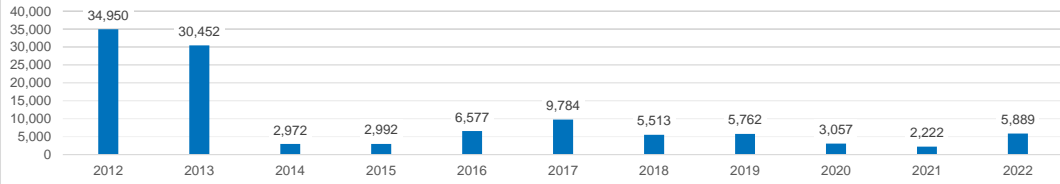

REFUGEE BY YEAR OF ARRIVAL