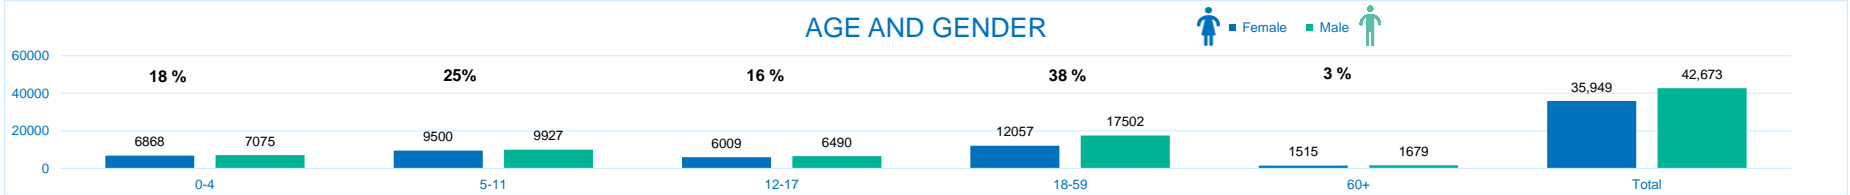

AGE AND GENDER