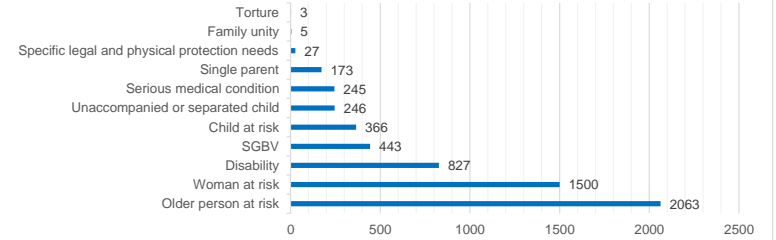

SPECIFIC NEEDS