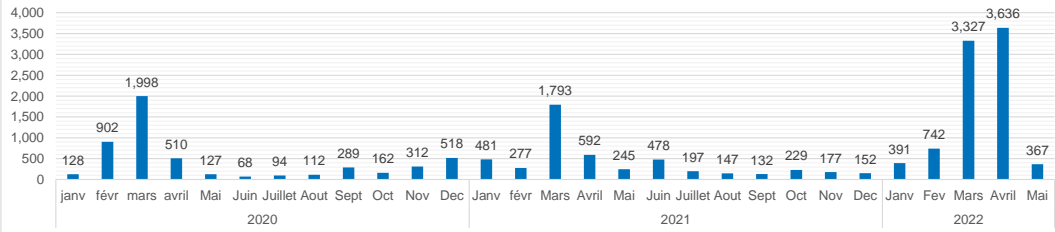

SO Bassikounou | Refugees registered

31 May 2022

Bassikounou
Individuals Registered

In Camp **77,272**
Out of Camp **1,350**

78,622

18,299
Households

78,622
Individuals

46 %
Men
35,949

54 %
Women
42,673

58 %
Children(0-17)
45,869

38 %
Adults(18-59)
29,559

4 %
Older people(60+)
3,194

Registered in 2022 **8,463**   New Arrivals in 2022 **5,889**   Returns 2022 **0**

BIMS **98%**

NEW REGISTRATIONS