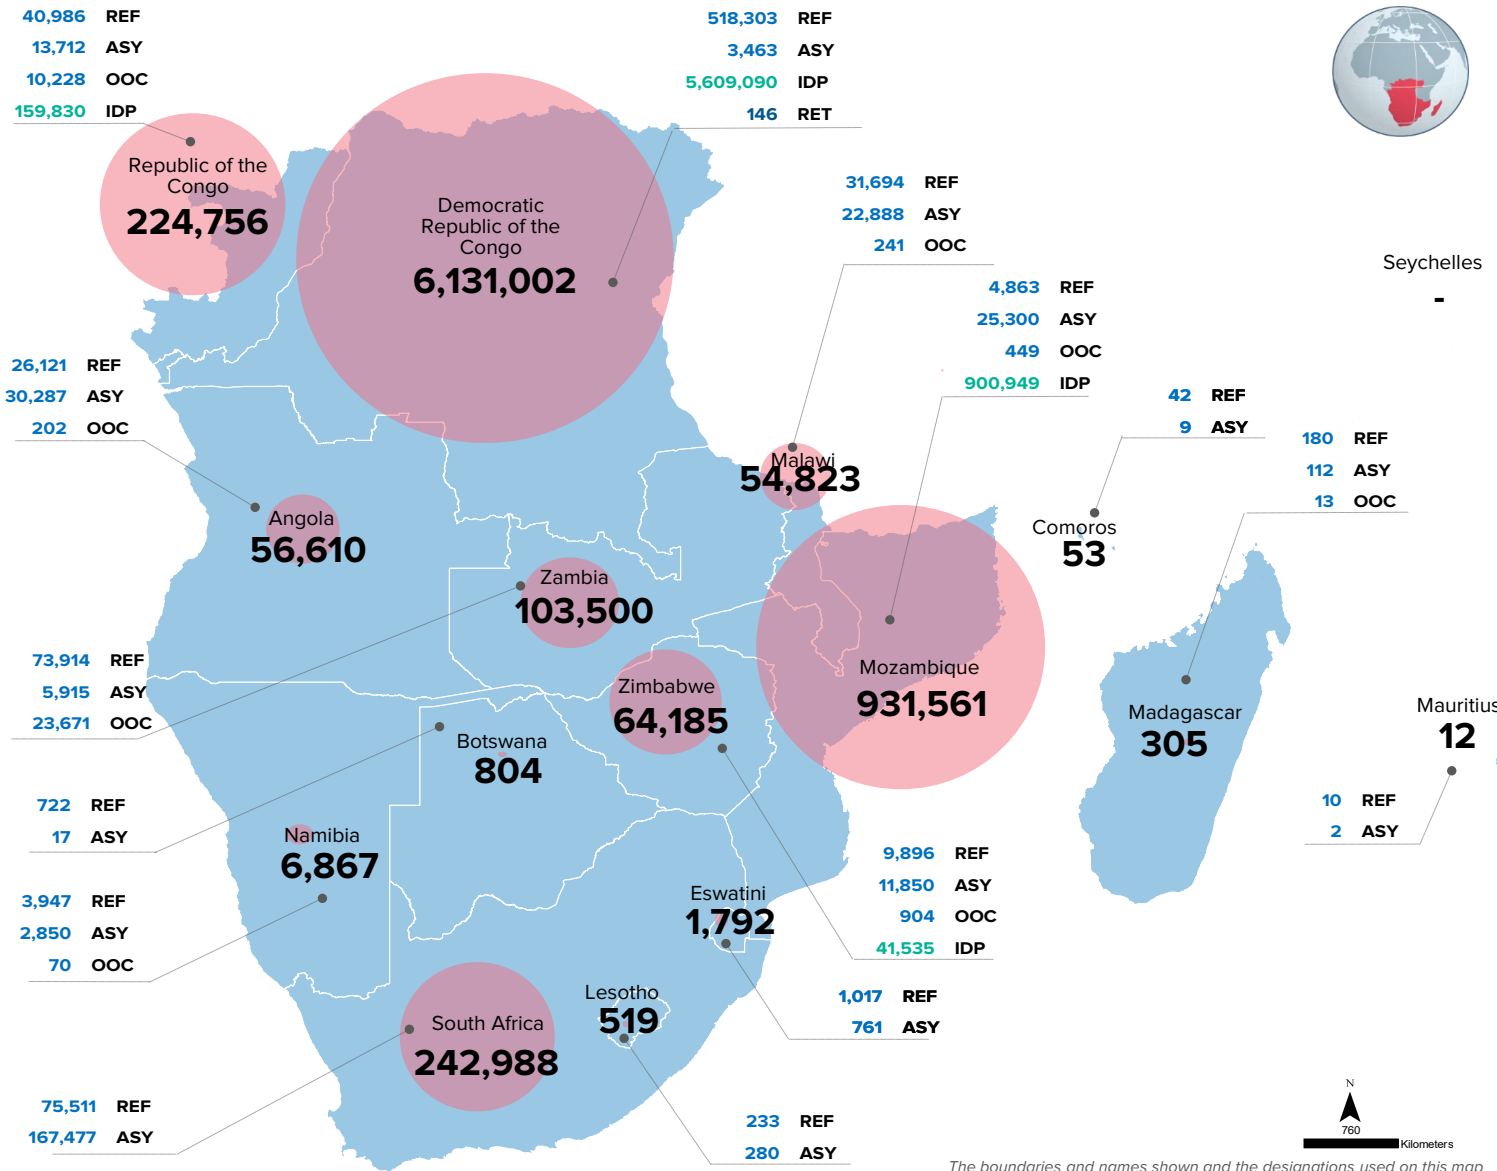

**KEY FIGURES**

**7,819,777**

Total Population of concern

**1,108,373**

Refugees, asylum-seekers, other of concern & returnees\*\*

**6,711,404**

IDP population

Natural Disaster IDPs  
**384,570**  
6%

**PoCs IN SOUTHERN AFRICA REGION\***

The boundaries and names shown and the designations used on this map do not imply official endorsement or acceptance by the United Nations