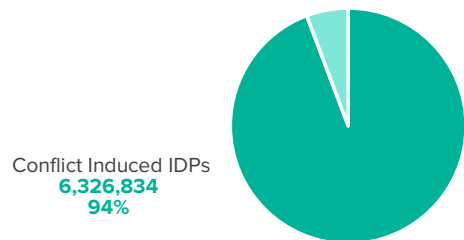

**KEY FIGURES**

**7,819,777**

Total Population of concern

**1,108,373**

Refugees, asylum-seekers, other of concern & returnees\*\*

**6,711,404**

IDP population

Natural Disaster IDPs  
**384,570**  
6%