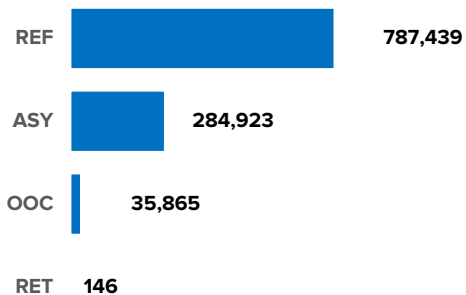

**KEY FIGURES**

**7,819,777**

Total Population of concern

**1,108,373**

Refugees, asylum-seekers, other of concern & returnees\*\*

**6,711,404**

IDP population

Natural Disaster IDPs  
**384,570**  
6%