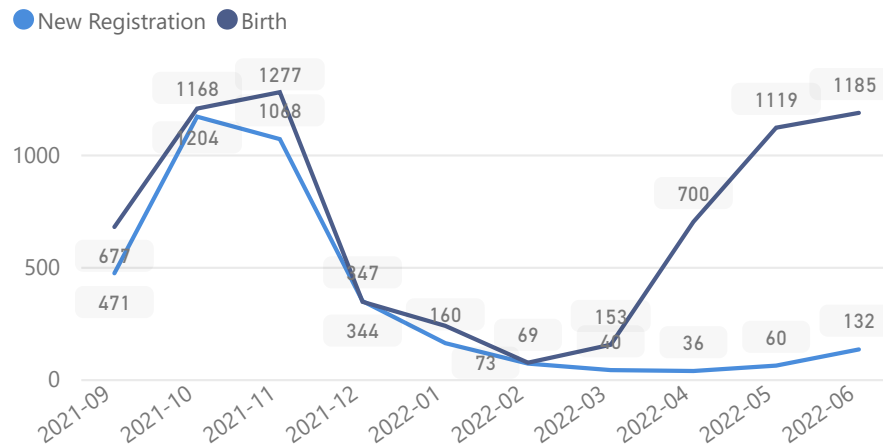

Uganda - Refugee Statistic June 2022 - Bidibidi

Total Population
227,996

Total Refugees
227,996

Total Households
41,990

Total Asylum-Seekers
0

Women and Children
84 %
191,161

Female
52 %
119,536

Elderly
3 %
5,931

Youth 15-24
24 %
55,741

Zones

Level3	HHs	Individuals
Zone 3	11,205	58,432
Zone 2	8,458	54,145
Zone 5	9,378	47,295
Zone 1	7,421	47,105
Zone 4	6,070	33,802
Zone Iv	3	15
Zone Vii	2	14
Zone Ii	1	1

Country of Origin

Country of Origin	Total
South Sudan	227,813
Sudan	106
Democratic Republic of the Congo	72
Ethiopia	2
Burundi	1
Romania	1
Rwanda	1

Age & Gender Breakdown

Specific Needs - Top 7

New Registration by Month

Occupation - Top 5

* Age is between 18 - 59 years for Occupation

Assistance Status