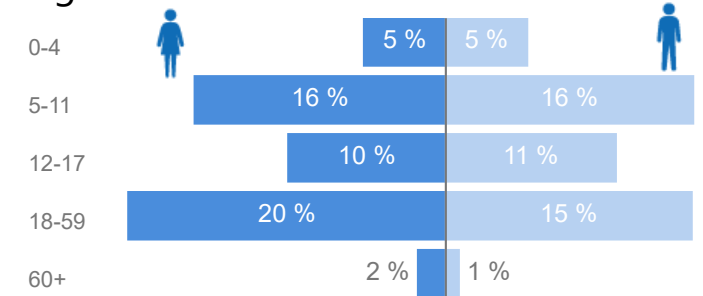

Uganda - Refugee Statistic June 2022 - Bidibidi

Total Population
227,996

Total Refugees
227,996

Total Households
41,990

Total Asylum-Seekers
0

Women and Children
84 %
191,161

Female
52 %
119,536

Elderly
3 %
5,931

Youth 15-24
24 %
55,741

Zones

Level3	HHs	Individuals
Zone 3	11,205	58,432
Zone 2	8,458	54,145
Zone 5	9,378	47,295
Zone 1	7,421	47,105
Zone 4	6,070	33,802
Zone Iv	3	15
Zone Vii	2	14
Zone Ii	1	1

Country of Origin

Country of Origin	Total
South Sudan	227,813
Sudan	106
Democratic Republic of the Congo	72
Ethiopia	2
Burundi	1
Romania	1
Rwanda	1

Age & Gender Breakdown

Specific Needs - Top 7

New Registration by Month

Occupation - Top 5

* Age is between 18 - 59 years for Occupation

Assistance Status