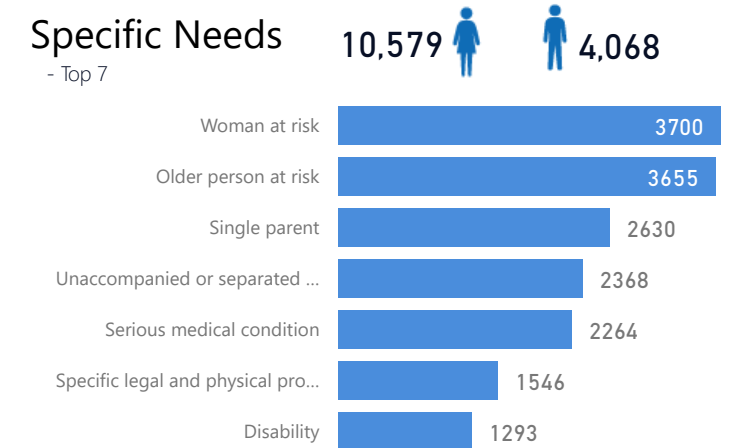

Uganda - Refugee Statistic June 2022 - Bidibidi

Total Population
227,996

Total Refugees
227,996

Total Households
41,990

Total Asylum-Seekers
0

Women and Children
84 %
191,161

Female
52 %
119,536

Elderly
3 %
5,931

Youth 15-24
24 %
55,741

Zones

Level3	HHs	Individuals
Zone 3	11,205	58,432
Zone 2	8,458	54,145
Zone 5	9,378	47,295
Zone 1	7,421	47,105
Zone 4	6,070	33,802
Zone Iv	3	15
Zone Vii	2	14
Zone Ii	1	1

Country of Origin

Country of Origin	Total
South Sudan	227,813
Sudan	106
Democratic Republic of the Congo	72
Ethiopia	2
Burundi	1
Romania	1
Rwanda	1

Age & Gender Breakdown

Specific Needs - Top 7

New Registration by Month

Occupation - Top 5

* Age is between 18 - 59 years for Occupation

Assistance Status