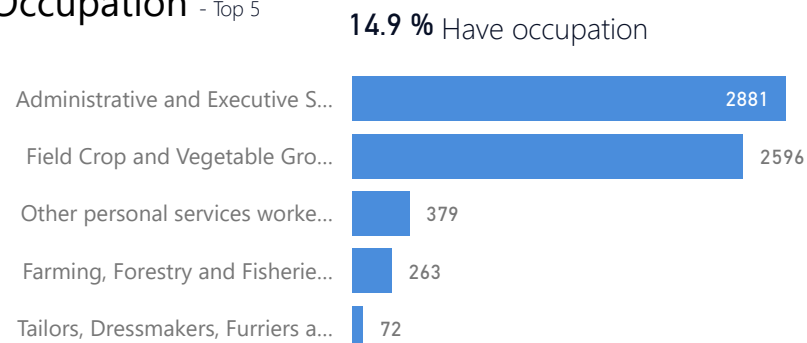

2 %

1,362

29 %

20,014

Country of Origin

Country of Origin	Total
South Sudan	69,062
Democratic Republic of the Congo	306
Sudan	239
Kenya	181
Burundi	43

Specific Needs - Top 7

New Registration by Month

Occupation - Top 5

Assistance Status

* Age is between 18 - 59 years for Occupation