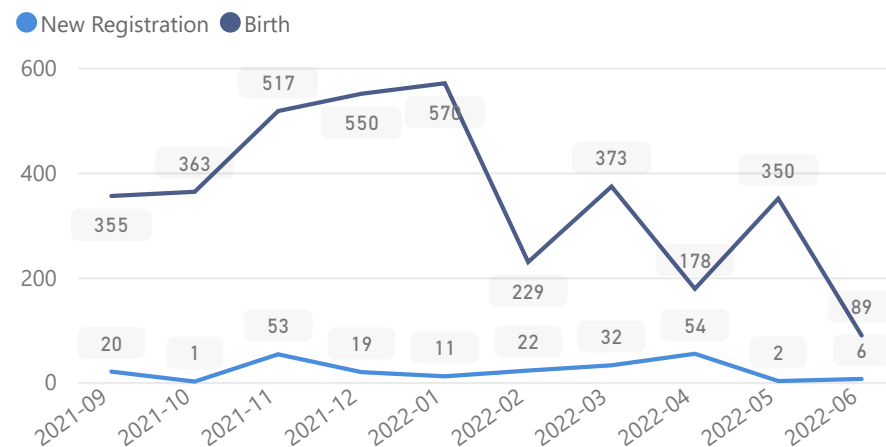

Uganda - Refugee Statistic June 2022 - Kiryandongo

Total Population

69,866

Total Refugees

69,825

Total Households

11,599

Total Asylum-Seekers

41

Zones

Level3	HHs	Individuals
Ranch 1	5,716	39,721
Ranch 37	5,044	36,986

Age & Gender Breakdown

83 %

58,060

52 %

36,484

2 %

1,362

29 %

20,014

Country of Origin

Country of Origin	Total
South Sudan	69,062
Democratic Republic of the Congo	306
Sudan	239
Kenya	181
Burundi	43

Specific Needs - Top 7

New Registration by Month

Occupation - Top 5

Assistance Status

* Age is between 18 - 59 years for Occupation