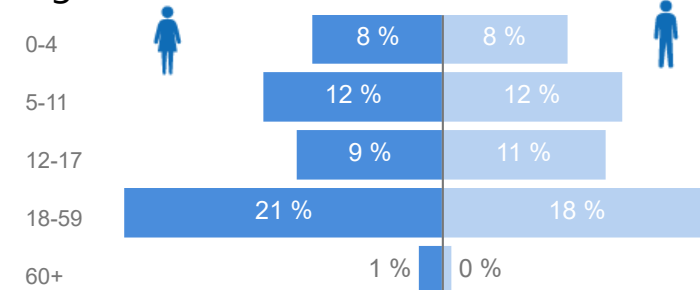

Uganda - Refugee Statistic June 2022 - Kiryandongo

Total Population

69,866

Total Refugees

69,825

Total Households

11,599

Total Asylum-Seekers

41

Zones

Level3	HHs	Individuals
Ranch 1	5,716	39,721
Ranch 37	5,044	36,986

Age & Gender Breakdown

83 %

58,060

52 %

36,484

Occupation - Top 5

Assistance Status

* Age is between 18 - 59 years for Occupation