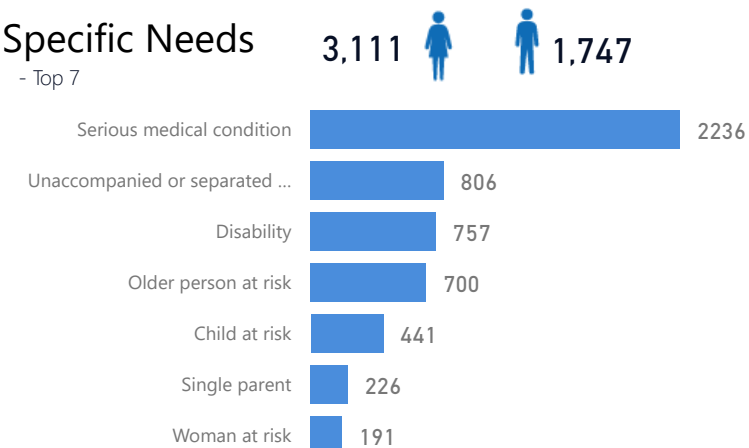

Uganda - Refugee Statistic June 2022 - Kiryandongo

Total Population

69,866

Total Refugees

69,825

Total Households

11,599

Total Asylum-Seekers

41

Zones

Level3	HHs	Individuals
Ranch 1	5,716	39,721
Ranch 37	5,044	36,986

Age & Gender Breakdown

83 %

58,060

52 %

36,484

2 %

1,362

29 %

20,014

Country of Origin

Country of Origin	Total
South Sudan	69,062
Democratic Republic of the Congo	306
Sudan	239
Kenya	181
Burundi	43

Specific Needs - Top 7

New Registration by Month

Occupation - Top 5

Assistance Status

* Age is between 18 - 59 years for Occupation