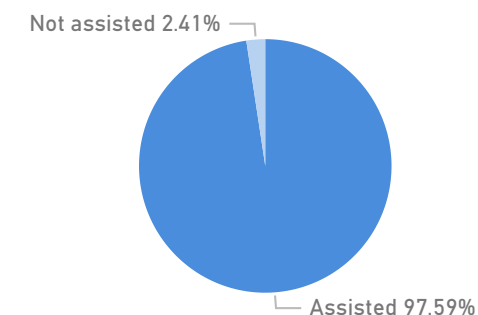

Uganda - Refugee Statistic June 2022 - Kiryandongo

Total Population

69,866

Total Refugees

69,825

Total Households

11,599

Total Asylum-Seekers

2 %

1,362

29 %

20,014

Country of Origin

Country of Origin	Total
South Sudan	69,062
Democratic Republic of the Congo	306
Sudan	239
Kenya	181
Burundi	43

Specific Needs - Top 7

New Registration by Month

Occupation - Top 5

Assistance Status

* Age is between 18 - 59 years for Occupation