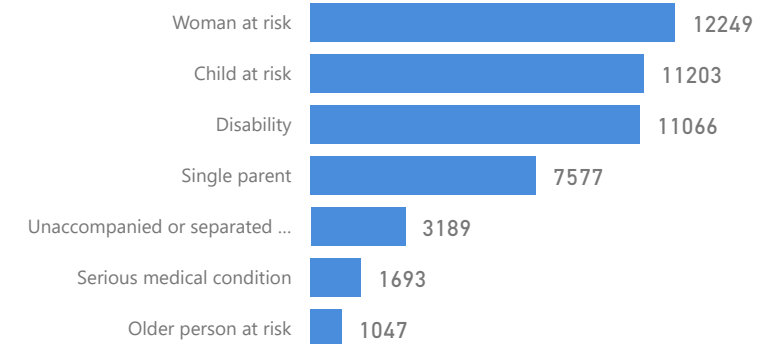

Uganda - Refugee Statistic June 2022 - Kyaka li

Total Population
117,450

Total Refugees
116,071

Total Households
32,052

Total Asylum-Seekers
1,379

Zones

Level3	HHs	Individuals
Sweswe	6,209	21,606
Byabakora	5,197	19,858
Bwiriza	4,864	17,740
Itambabiniga	4,518	15,921
Mukondo	3,977	15,340
Kakoni	2,078	7,394
Buliti	1,888	6,825
Kaborogota	1,724	6,106
Bukere	1,263	5,912

Age & Gender Breakdown

Women and Children
81 %
94,659

Female
51 %
60,203

Elderly
2 %
2,886

Youth 15-24
20 %
22,914

Specific Needs - Top 7
23,003 (Women) **12K** (Men)

New Registration by Month

Country of Origin

Country of Origin	Total
Democratic Republic of the Congo	110,901
Burundi	3,206
Rwanda	3,202
South Sudan	86
Conqo, Republic of the	13
Kenya	13

Occupation - Top 5

Assistance Status

* Age is between 18 - 59 years for Occupation