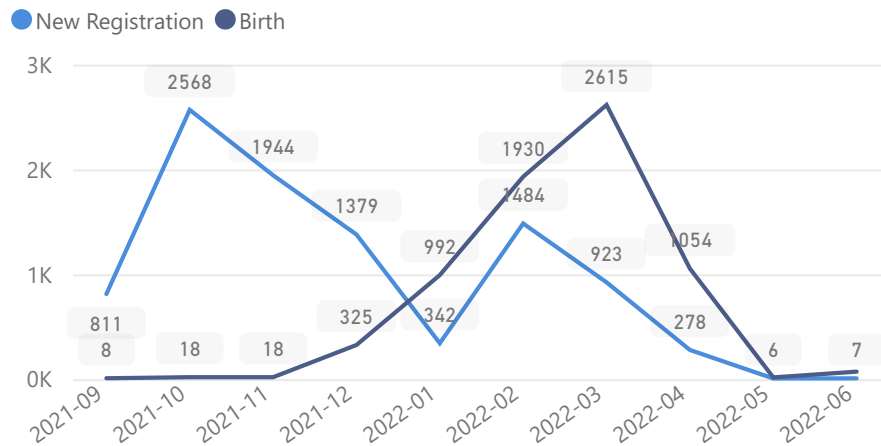

Uganda - Refugee Statistic June 2022 - Kyaka li

Total Population
117,450

Total Refugees
116,071

Total Households
32,052

Total Asylum-Seekers
1,379

Zones

Level3	HHs	Individuals
Sweswe	6,209	21,606
Byabakora	5,197	19,858
Bwiriza	4,864	17,740
Itambabiniga	4,518	15,921
Mukondo	3,977	15,340
Kakoni	2,078	7,394
Buliti	1,888	6,825
Kaborogota	1,724	6,106
Bukere	1,263	5,912

Age & Gender Breakdown

Women and Children
81 %
94,659

Female
51 %
60,203

Elderly
2 %
2,886

Youth 15-24
20 %
22,914

Specific Needs - Top 7
23,003 (Women) **12K** (Men)

New Registration by Month

Country of Origin

Country of Origin	Total
Democratic Republic of the Congo	110,901
Burundi	3,206
Rwanda	3,202
South Sudan	86
Conqo, Republic of the	13
Kenya	13

Occupation - Top 5

Assistance Status

* Age is between 18 - 59 years for Occupation