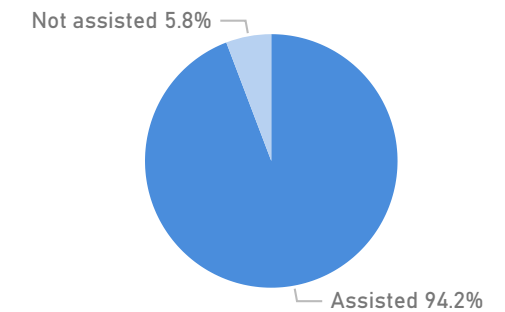

Uganda - Refugee Statistic June 2022 - Kyaka li

Total Population
117,450

Total Refugees
116,071

Total Households
32,052

Total Asylum-Seekers
1,379

Zones

Level3	HHs	Individuals
Sweswe	6,209	21,606
Byabakora	5,197	19,858
Bwiriza	4,864	17,740
Itambabiniga	4,518	15,921
Mukondo	3,977	15,340
Kakoni	2,078	7,394
Buliti	1,888	6,825
Kaborogota	1,724	6,106
Bukere	1,263	5,912

Age & Gender Breakdown

Women and Children
81 %
94,659

Female
51 %
60,203

Elderly
2 %
2,886

Youth 15-24
20 %
22,914

Specific Needs - Top 7
23,003 (Women) **12K** (Men)

New Registration by Month

Country of Origin

Country of Origin	Total
Democratic Republic of the Congo	110,901
Burundi	3,206
Rwanda	3,202
South Sudan	86
Conqo, Republic of the	13
Kenya	13

Occupation - Top 5

Assistance Status

* Age is between 18 - 59 years for Occupation