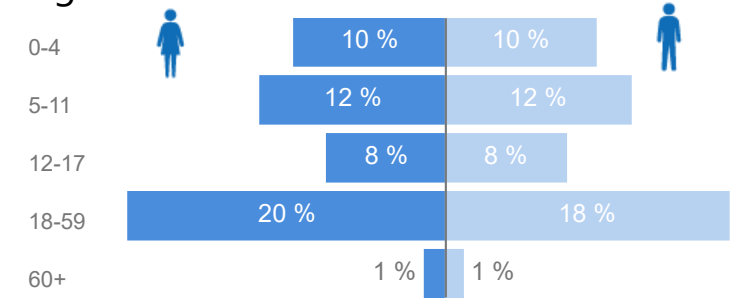

Uganda - Refugee Statistic June 2022 - Kyaka li

Total Population
117,450

Total Refugees
116,071

Total Households
32,052

Total Asylum-Seekers
1,379

Zones

Level3	HHs	Individuals
Sweswe	6,209	21,606
Byabakora	5,197	19,858
Bwiriza	4,864	17,740
Itambabiniga	4,518	15,921
Mukondo	3,977	15,340
Kakoni	2,078	7,394
Buliti	1,888	6,825
Kaborogota	1,724	6,106
Bukere	1,263	5,912

Age & Gender Breakdown

Women and Children
81 %
94,659

Female
51 %
60,203

Elderly
2 %
2,886

Youth 15-24
20 %
22,914

Specific Needs - Top 7
23,003 (Women) **12K** (Men)

New Registration by Month

Country of Origin

Country of Origin	Total
Democratic Republic of the Congo	110,901
Burundi	3,206
Rwanda	3,202
South Sudan	86
Conqo, Republic of the	13
Kenya	13

Occupation - Top 5

Assistance Status

* Age is between 18 - 59 years for Occupation