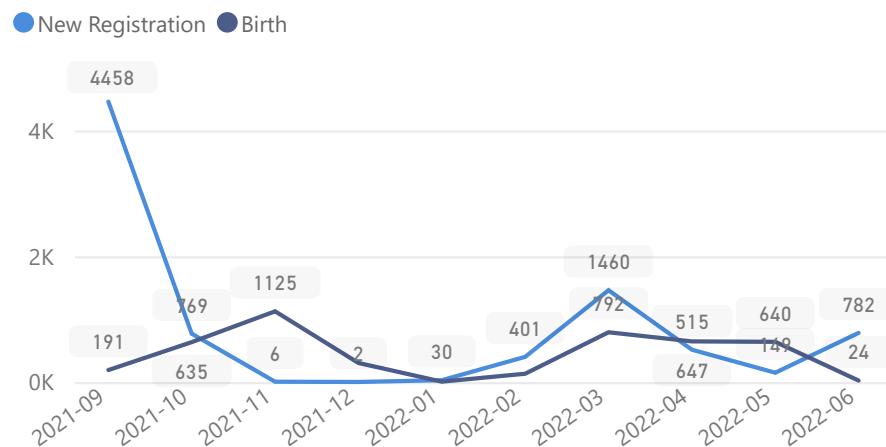

New Registration by Month