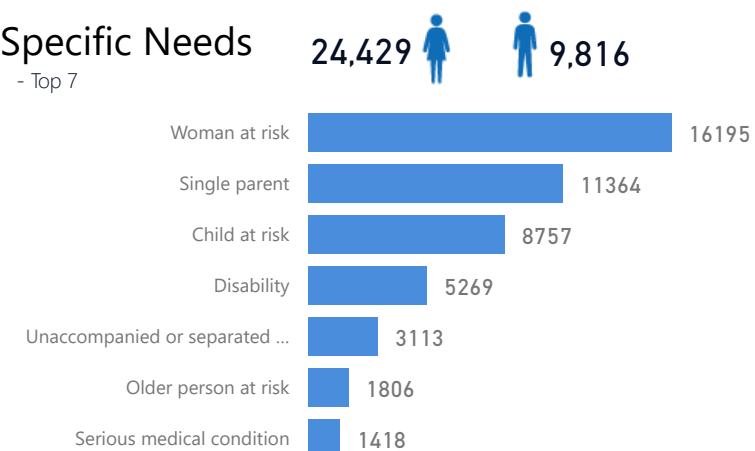

Specific Needs - Top 7