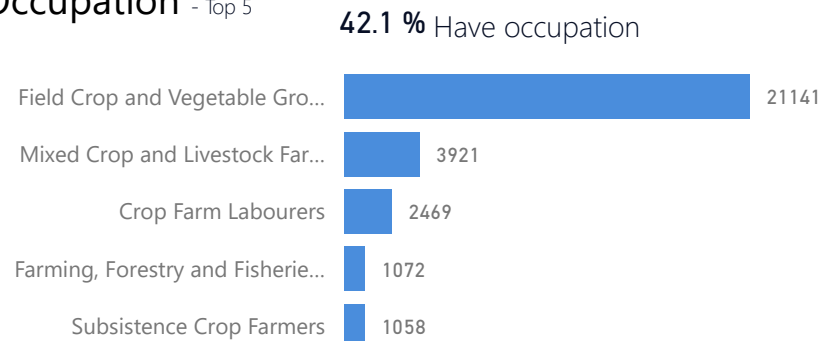

Country of Origin	Total
Democratic Republic of the Congo	119,653
South Sudan	3,417
Rwanda	738
Burundi	129
Kenya	11

## Age & Gender Breakdown

## Specific Needs - Top 7

## Occupation - Top 5

\* Age is between 18 - 59 years for Occupation