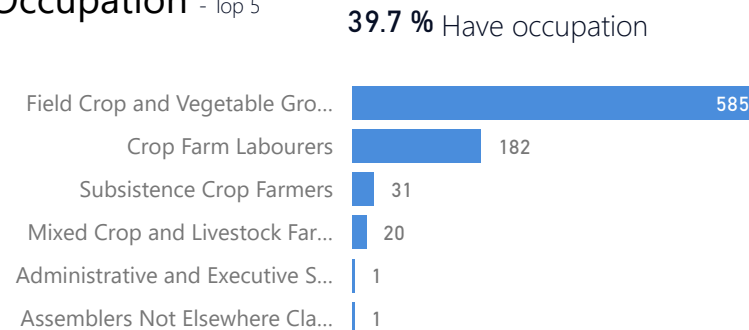

Uganda - Refugee Statistic June 2022 - Lobule

Total Population
5,823

Total Refugees
5,823

Total Households
951

Total Asylum-Seekers
0

Zones Top 14

Level3	HHs	Individuals
Zone B	486	2,980
Zone A	465	2,708

Age & Gender Breakdown

Women and Children
85 %
4,958

Female
53 %
3,066

Elderly
3 %
169

Youth 15-24
27 %
1,580

Specific Needs - Top 7

Country of Origin	Total
Democratic Republic of the Congo	5,819
South Sudan	3
Somalia	1

New Registration by Month

Occupation - Top 5

* Age is between 18 - 59 years for Occupation

Assistance Status