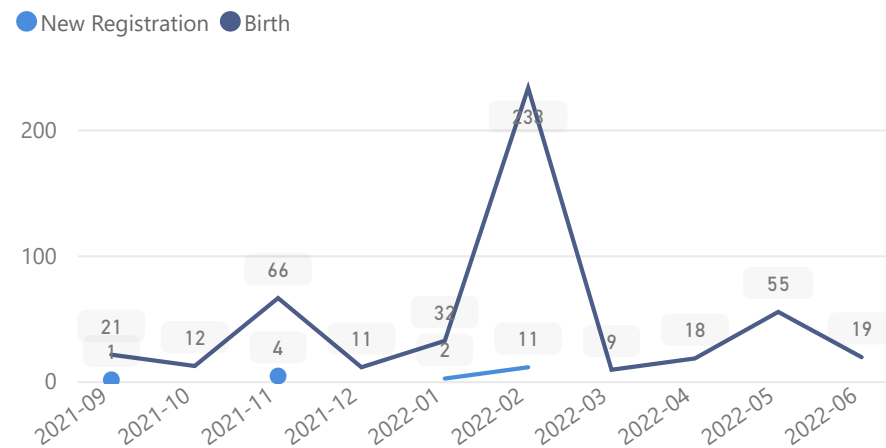

Uganda - Refugee Statistic June 2022 - Lobule

Total Population
5,823

Total Refugees
5,823

Total Households
951

Total Asylum-Seekers
0

Zones Top 14

Level3	HHs	Individuals
Zone B	486	2,980
Zone A	465	2,708

Age & Gender Breakdown

Women and Children
85 %
4,958

Female
53 %
3,066

Elderly
3 %
169

Youth 15-24
27 %
1,580

Specific Needs - Top 7

Country of Origin	Total
Democratic Republic of the Congo	5,819
South Sudan	3
Somalia	1

New Registration by Month

Occupation - Top 5

* Age is between 18 - 59 years for Occupation

Assistance Status