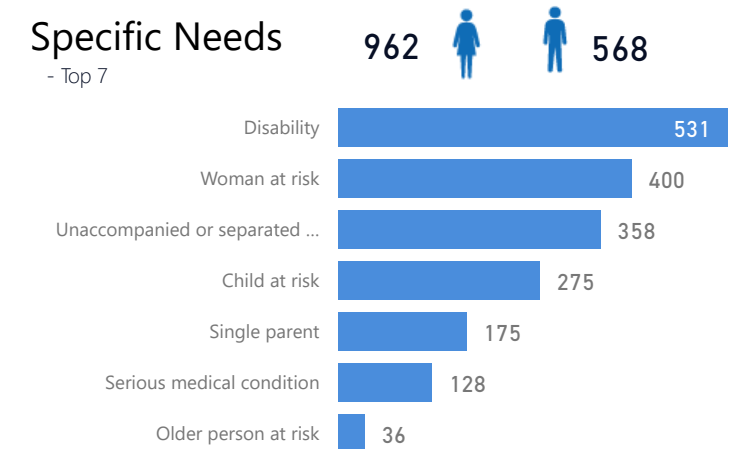

Uganda - Refugee Statistic June 2022 - Lobule

Total Population
5,823

Total Refugees
5,823

Total Households
951

Total Asylum-Seekers
0

Zones Top 14

Level3	HHs	Individuals
Zone B	486	2,980
Zone A	465	2,708

Age & Gender Breakdown

Women and Children
85 %
4,958

Female
53 %
3,066

Elderly
3 %
169

Youth 15-24
27 %
1,580

Specific Needs - Top 7

Country of Origin	Total
Democratic Republic of the Congo	5,819
South Sudan	3
Somalia	1

New Registration by Month

Occupation - Top 5

* Age is between 18 - 59 years for Occupation

Assistance Status