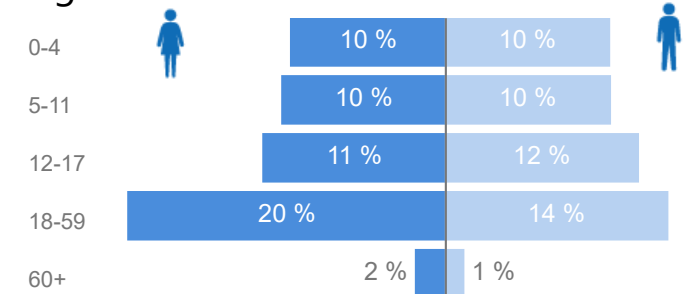

Uganda - Refugee Statistic June 2022 - Lobule

Total Population
5,823

Total Refugees
5,823

Total Households
951

Total Asylum-Seekers
0

Zones Top 14

Level3	HHs	Individuals
Zone B	486	2,980
Zone A	465	2,708

Age & Gender Breakdown

Women and Children
85 %
4,958

Female
53 %
3,066

Elderly
3 %
169

Youth 15-24
27 %
1,580

Specific Needs - Top 7

Country of Origin	Total
Democratic Republic of the Congo	5,819
South Sudan	3
Somalia	1

New Registration by Month

Occupation - Top 5

* Age is between 18 - 59 years for Occupation

Assistance Status