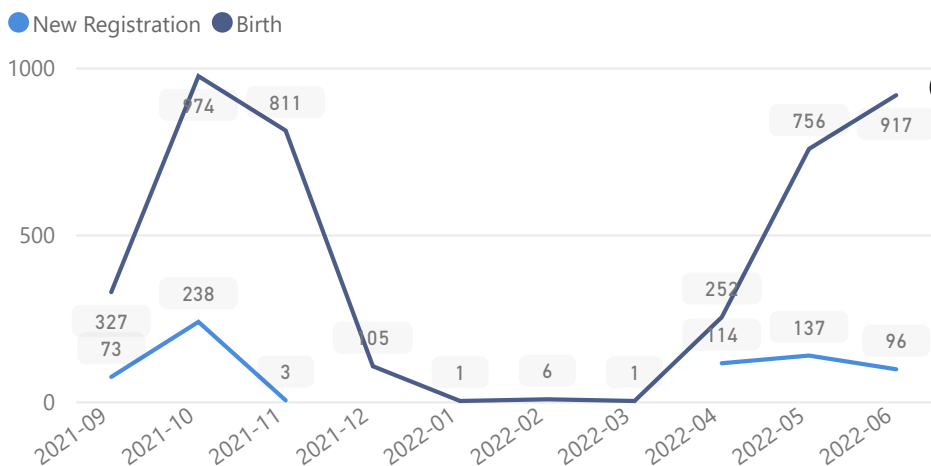

Women and Children

80 %

100,926

Female

53 %

66,282

Elderly

4 %

5,375

Youth 15-24

24 %

30,715

Specific Needs - Top 7

3,403

2,317

New Registration by Month

Country of Origin

Country of Origin	Total
South Sudan	125,591
Democratic Republic of the Congo	56
Sudan	36
Rwanda	4

Occupation - Top 5

* Age is between 18 - 59 years for Occupation

Assistance Status