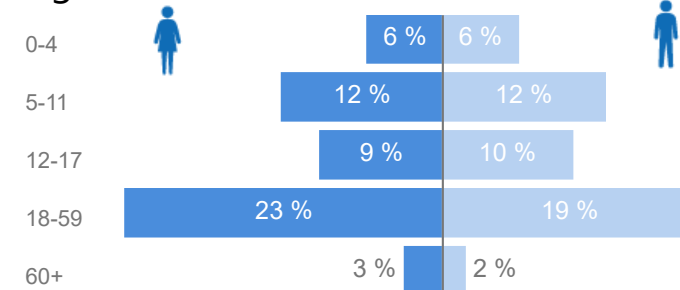

Uganda - Refugee Statistics June 2022 - Palorinya

Total Population

125,687

Total Refugees

125,672

Total Households

29,616

Total Asylum-Seekers

15

Zones

Level3	HHS	Individuals
Morobi	8,546	36,059
Dongo West	6,336	25,569
Chinyi	4,831	19,524
Basecamp Ibakwe	3,331	15,601
Dongo East	3,075	12,961
Belemaling	2,358	10,517
Budri	1,812	7,214

Age & Gender Breakdown

Women and Children

80 %

100,926

Female

53 %

66,282

Elderly

4 %

Country of Origin

Country of Origin	Total
South Sudan	125,591
Democratic Republic of the Congo	56
Sudan	36
Rwanda	4

Occupation - Top 5

* Age is between 18 - 59 years for Occupation

Assistance Status