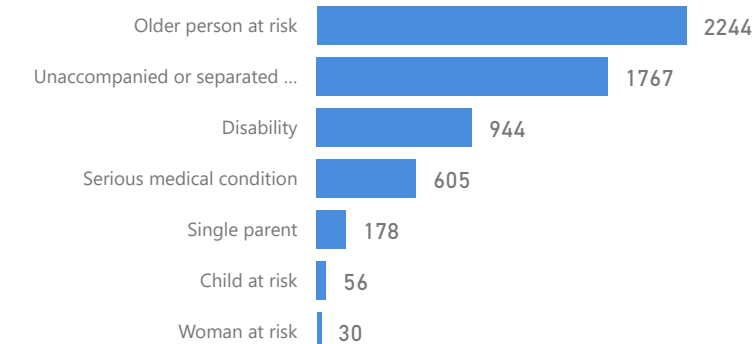

Women and Children

80 %

100,926

Female

53 %

66,282

Elderly

4 %

5,375

Youth 15-24

24 %

30,715

Specific Needs - Top 7

3,403

2,317

New Registration by Month

Country of Origin

Country of Origin	Total
South Sudan	125,591
Democratic Republic of the Congo	56
Sudan	36
Rwanda	4

Occupation - Top 5

* Age is between 18 - 59 years for Occupation

Assistance Status