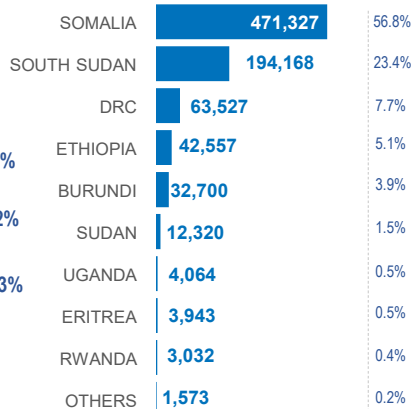

KENYA

Registered refugees and asylum-seekers

as of 31 January 2025

829,211

REGISTERED REFUGEES AND ASYLUM-SEEKERS

HOST LOCATIONS

COUNTRIES OF ORIGIN

DEMOGRAPHICS