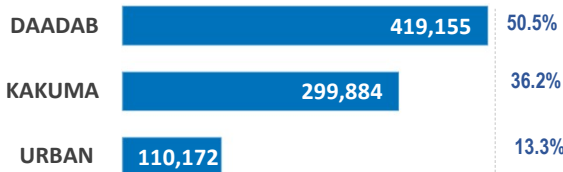

KENYA

Registered refugees and asylum-seekers

as of 31 January 2025

829,211

REGISTERED REFUGEES AND ASYLUM-SEEKERS

HOST LOCATIONS

COUNTRIES OF ORIGIN

DEMOGRAPHICS