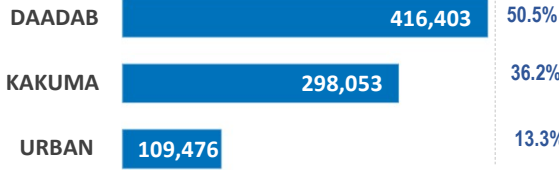

KENYA

Registered refugees and asylum-seekers

as of 31 December 2024

823,932

REGISTERED REFUGEES AND ASYLUM-SEEKERS

HOST LOCATIONS

COUNTRIES OF ORIGIN

DEMOGRAPHICS