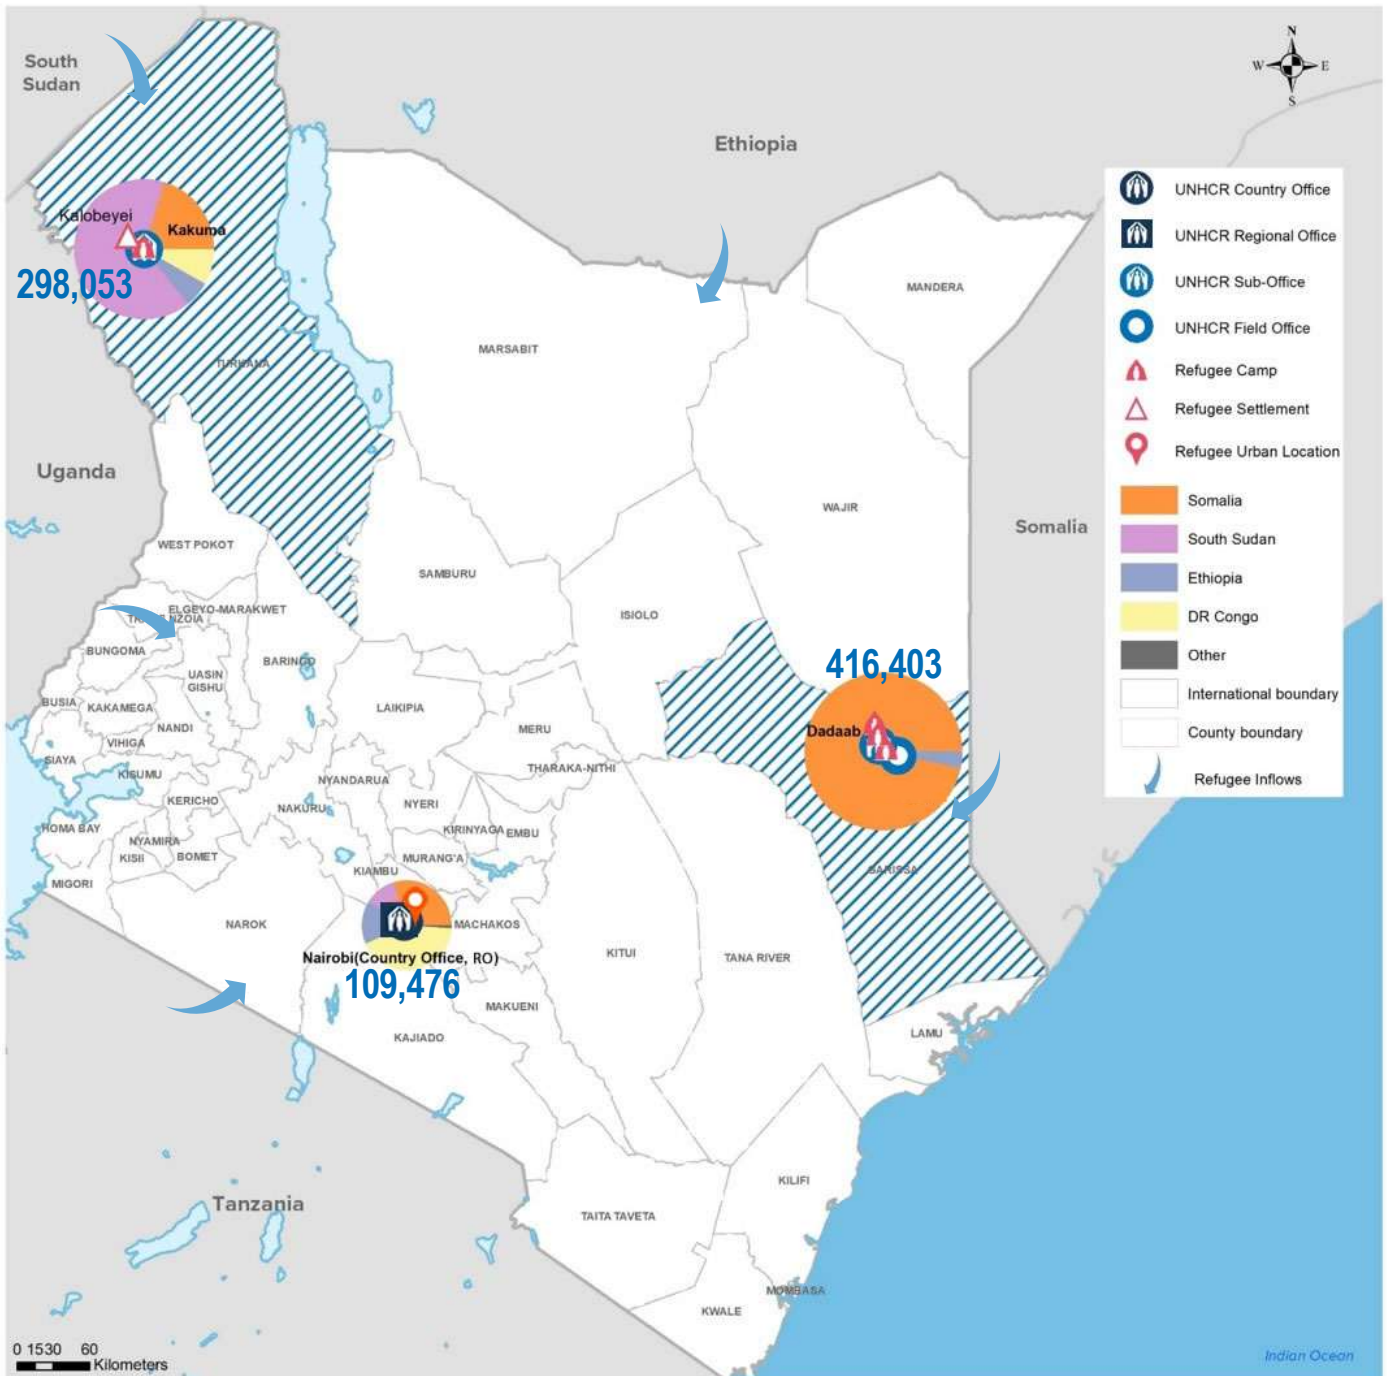

KENYA

Registered refugees and asylum-seekers

as of 31 December 2024

823,932

REGISTERED REFUGEES AND ASYLUM-SEEKERS

HOST LOCATIONS

COUNTRIES OF ORIGIN

DEMOGRAPHICS

age and gender

LEGAL STATUS

The boundaries and names shown and the designations used on this map do not imply official endorsement or acceptance by the United Nations.