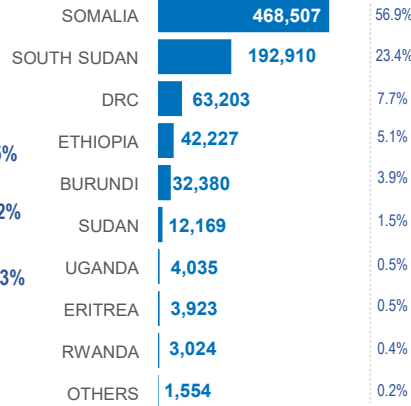

KENYA

Registered refugees and asylum-seekers

as of 31 December 2024

823,932

REGISTERED REFUGEES AND ASYLUM-SEEKERS

HOST LOCATIONS

COUNTRIES OF ORIGIN

DEMOGRAPHICS

age and gender

LEGAL STATUS

The boundaries and names shown and the designations used on this map do not imply official endorsement or acceptance by the United Nations.