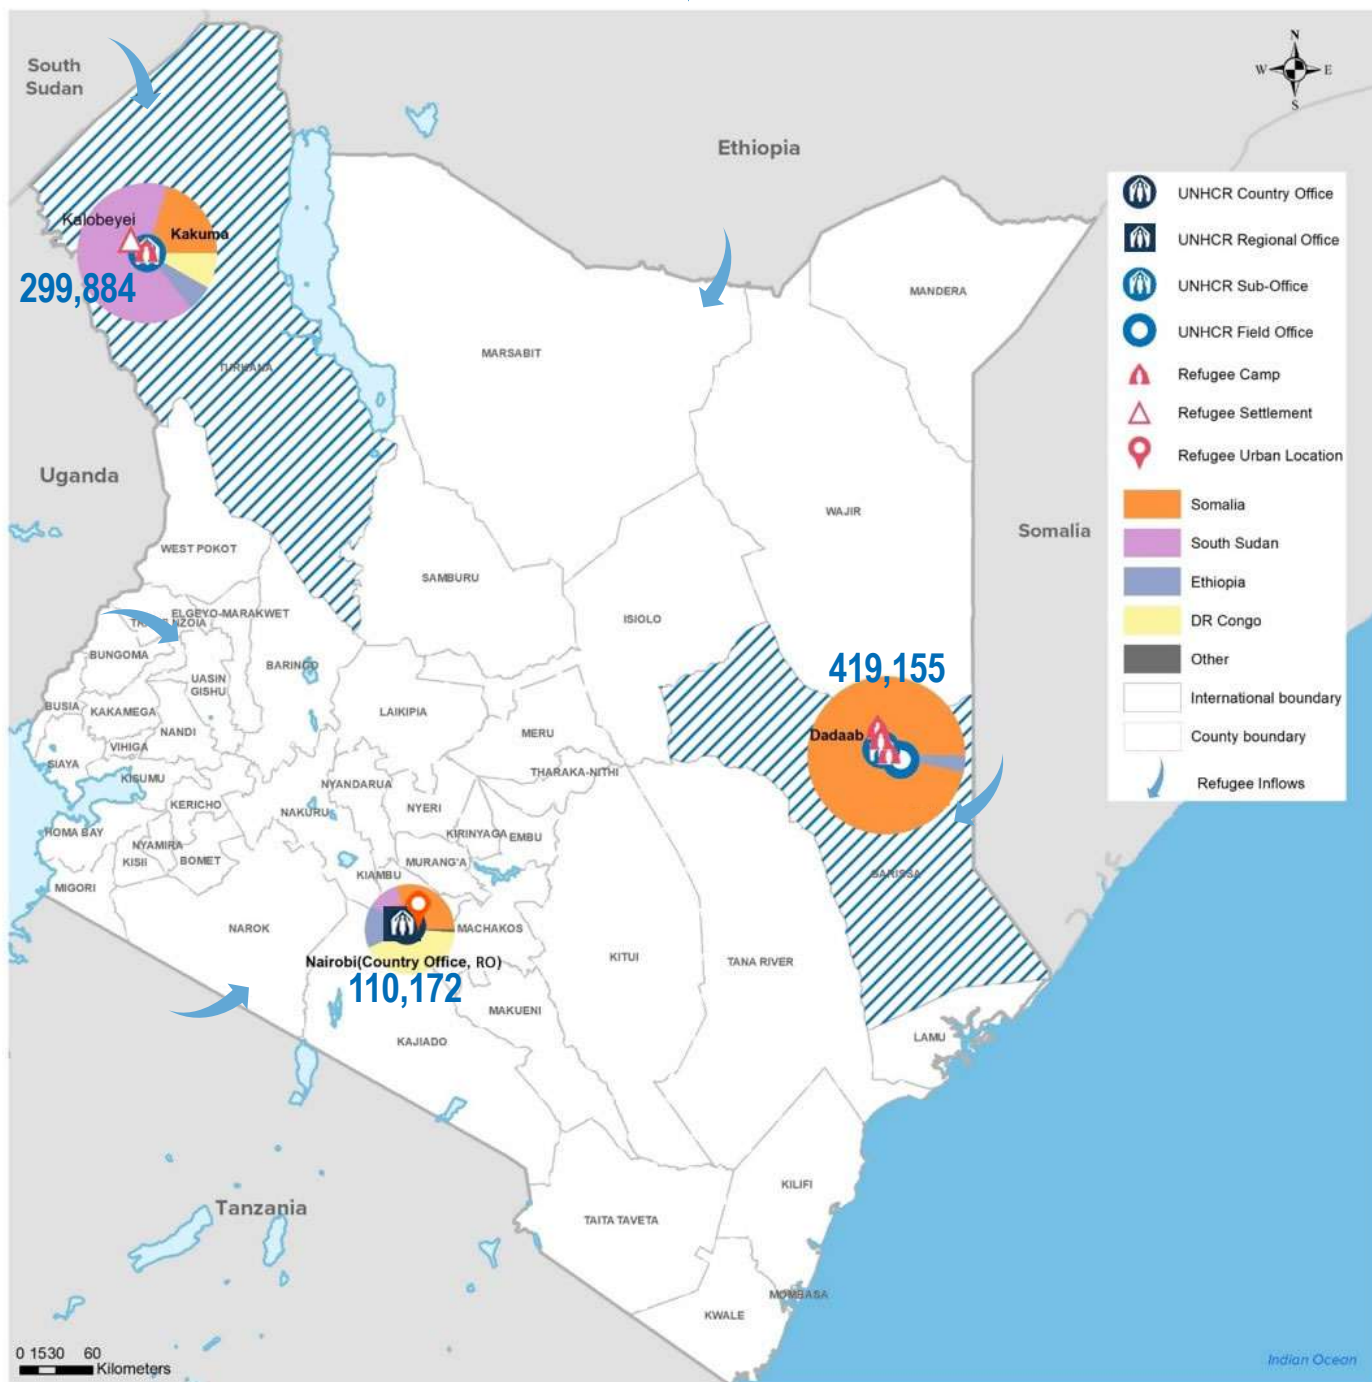

KENYA

Registered refugees and asylum-seekers

as of 31 January 2025

829,211

REGISTERED REFUGEES AND ASYLUM-SEEKERS

HOST LOCATIONS

COUNTRIES OF ORIGIN

DEMOGRAPHICS

age and gender

LEGAL STATUS

The boundaries and names shown and the designations used on this map do not imply official endorsement or acceptance by the United Nations.

Sources: UNHCR Kenya. Statistics based on UNHCR's Refugee Registration System, proGres Author: UNHCR Kenya – DIMA Unit, Nairobi Feedback: kennaodm@unhcr.org