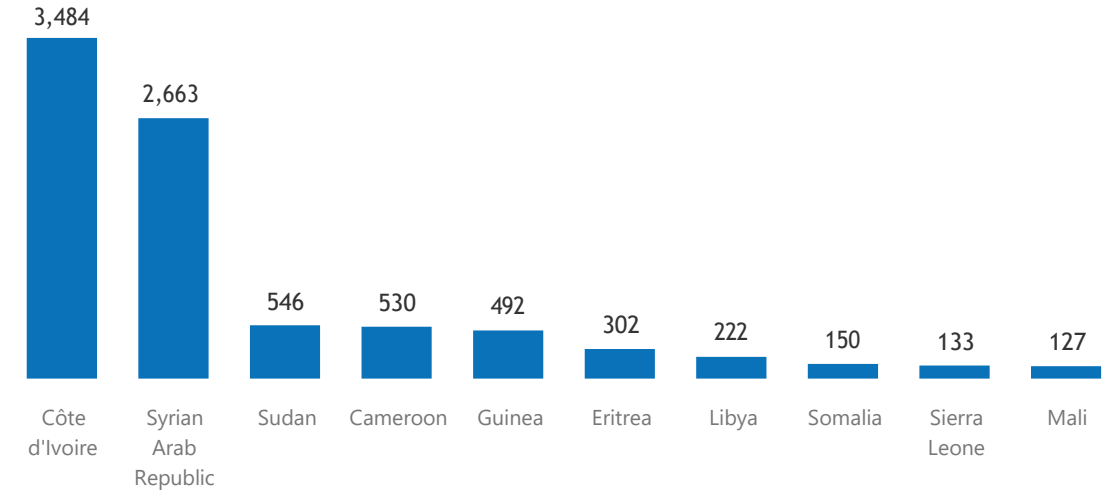

Age breakdown

Country of Origin

Status

of Individuals Registered by Year

Date of Arrival of Registered Individuals

*The recent protests have led to an unprecedented slowdown in the registration procedure in 2022, as UNHCR offices were closed, and many services were conducted remotely.