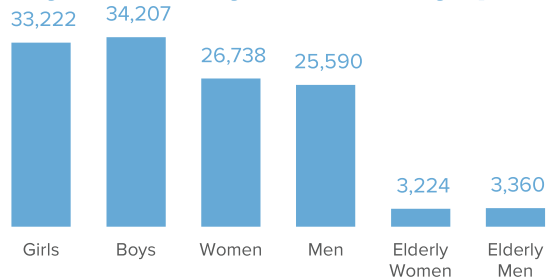

126,341 TOTAL REGISTERED REFUGEES FROM SOUTH SUDAN

69,572 BIOMETRICALLY VERIFIED

Registered Refugees Per Demographics

Demographic Breakdown

Breakdown By Location

Breakdown by State

The boundaries and names shown and the designations used on this map do not imply official endorsement or acceptance by the United Nations. Abyei region: Final status of the Abyei area is not yet determined.