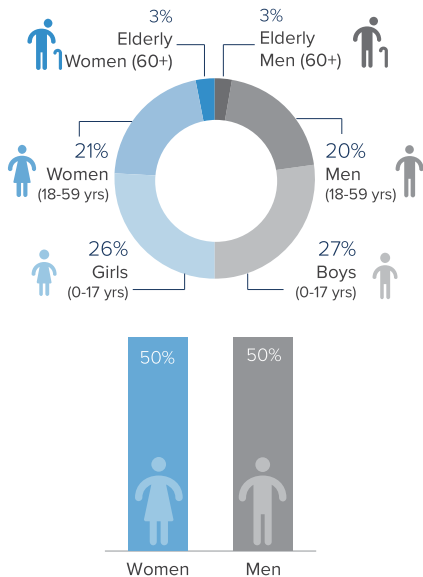

126,341 TOTAL REGISTERED REFUGEES FROM SOUTH SUDAN

69,572 BIOMETRICALLY VERIFIED

Registered Refugees Per Demographics

Demographic Breakdown

Breakdown By Location

Breakdown by State

The boundaries and names shown and the designations used on this map do not imply official endorsement or acceptance by the United Nations. Abyei region: Final status of the Abyei area is not yet determined.