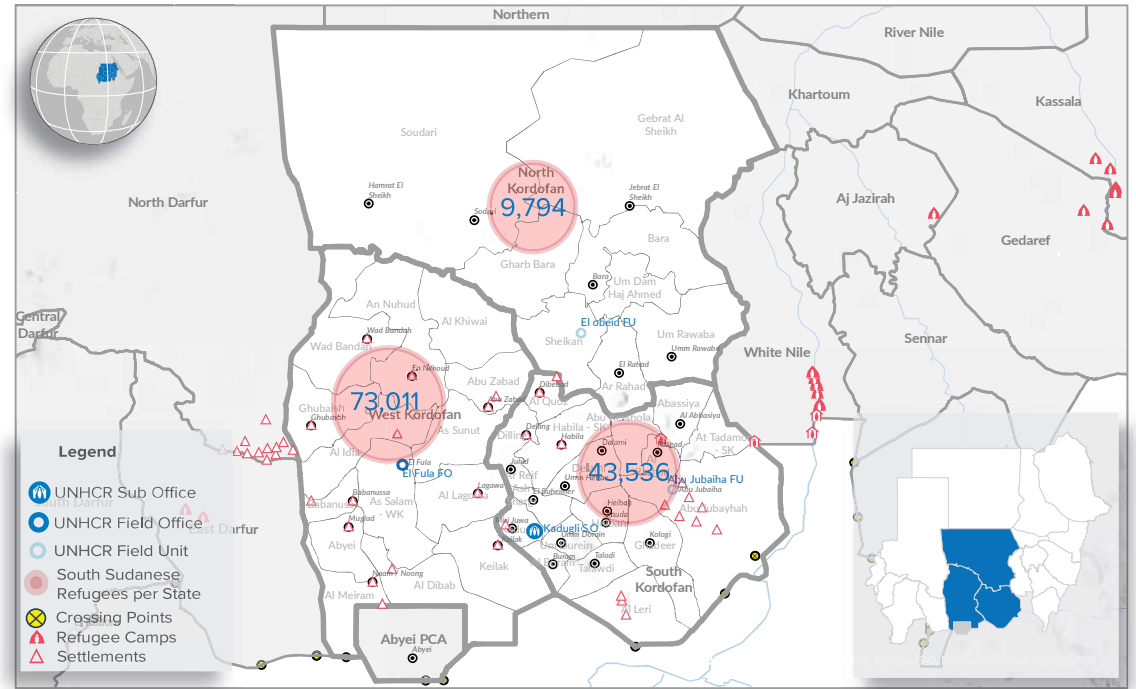

126,341 TOTAL REGISTERED REFUGEES FROM SOUTH SUDAN

69,572 BIOMETRICALLY VERIFIED

Registered Refugees Per Demographics

Demographic Breakdown

Breakdown By Location

Breakdown by State

The boundaries and names shown and the designations used on this map do not imply official endorsement or acceptance by the United Nations. Abyei region: Final status of the Abyei area is not yet determined.

Refugees New Registration Trend