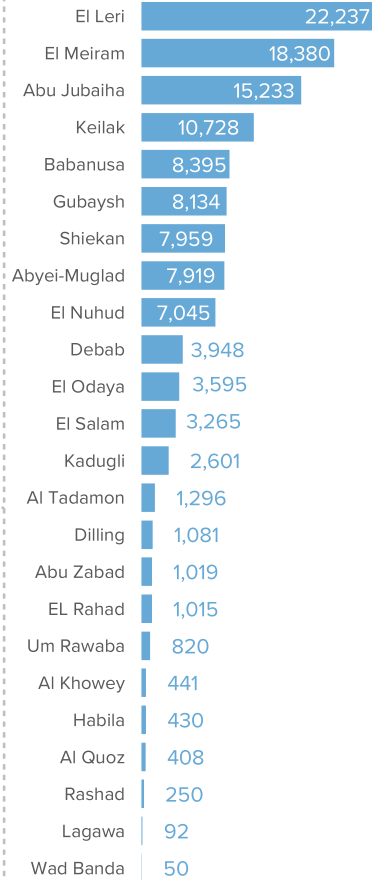

126,341 TOTAL REGISTERED REFUGEES FROM SOUTH SUDAN

69,572 BIOMETRICALLY VERIFIED

Registered Refugees Per Demographics

Demographic Breakdown

Breakdown By Location

Breakdown by State

The boundaries and names shown and the designations used on this map do not imply official endorsement or acceptance by the United Nations. Abyei region: Final status of the Abyei area is not yet determined.