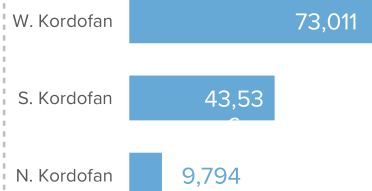

126,341 TOTAL REGISTERED REFUGEES FROM SOUTH SUDAN

69,572 BIOMETRICALLY VERIFIED

Registered Refugees Per Demographics

Demographic Breakdown

Breakdown By Location

Breakdown by State

The boundaries and names shown and the designations used on this map do not imply official endorsement or acceptance by the United Nations. Abyei region: Final status of the Abyei area is not yet determined.