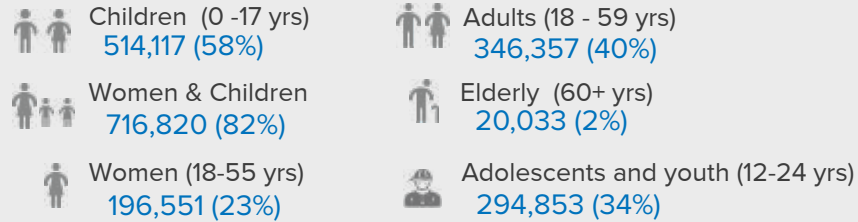

Registered Population **870,507**

868,253 Refugees
2,254 Asylum seekers

Country of origin

	Individual	%
South Sudan	403,240	46%
Somalia	249,126	29%
Eritrea	161,389	19%
Sudan	47,672	5%
Kenya	4,034	<1%
Yemen	2,469	<1%
Congo DRC	1,052	<1%
Syrian Arab Republic	668	<1%
Other	857	<1%
Total	870,507	

Demography

Percentages represent proportion out of the total registered population

The boundaries and names shown and the designations used on this map do not imply official endorsement or acceptance by the United Nations.

Population by type of accommodation

Settlements: refugees living amongst host community

New arrival trends

26,506 new arrivals in Ethiopia in 2021. 18,161 (69%) from Somalia and 7,455 (28%) from South Sudan
As of June 2022, 19,495 new arrival were registered : 11,624 (60%) from Somalia and 7,779 from South Sudan

Total population trend