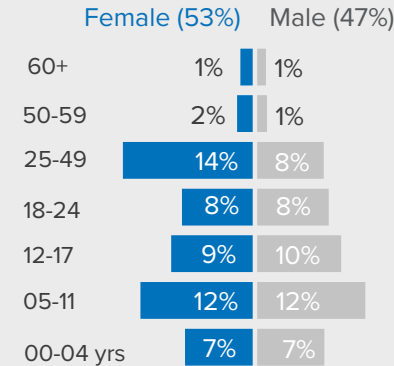

Registered Population **870,507**

868,253 Refugees
2,254 Asylum seekers

Country of origin

	Individual	%
South Sudan	403,240	46%
Somalia	249,126	29%
Eritrea	161,389	19%
Sudan	47,672	5%
Kenya	4,034	<1%
Yemen	2,469	<1%
Congo DRC	1,052	<1%
Syrian Arab Republic	668	<1%
Other	857	<1%
Total	870,507	

Demography

Percentages represent proportion out of the total registered population

The boundaries and names shown and the designations used on this map do not imply official endorsement or acceptance by the United Nations.

Population by type of accommodation

Settlements: refugees living amongst host community

New arrival trends

26,506 new arrivals in Ethiopia in 2021. 18,161 (69%) from Somalia and 7,455 (28%) from South Sudan
As of June 2022, 19,495 new arrival were registered : 11,624 (60%) from Somalia and 7,779 from South Sudan

Total population trend