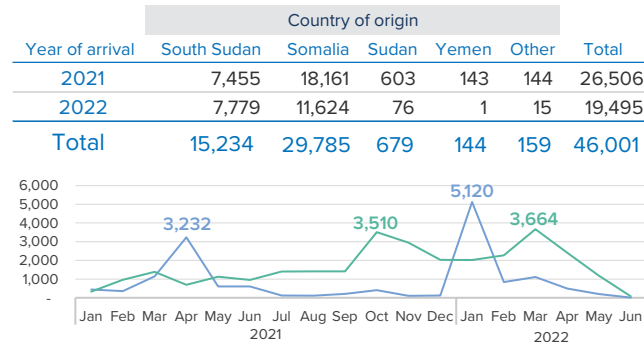

Registered Population **870,507**

868,253 Refugees
2,254 Asylum seekers

Country of origin

	Individual	%
South Sudan	403,240	46%
Somalia	249,126	29%
Eritrea	161,389	19%
Sudan	47,672	5%
Kenya	4,034	<1%
Yemen	2,469	<1%
Congo DRC	1,052	<1%
Syrian Arab Republic	668	<1%
Other	857	<1%
Total	870,507	

Demography

Percentages represent proportion out of the total registered population

The boundaries and names shown and the designations used on this map do not imply official endorsement or acceptance by the United Nations.

Population by type of accommodation

Settlements: refugees living amongst host community

New arrival trends

26,506 new arrivals in Ethiopia in 2021. 18,161 (69%) from Somalia and 7,455 (28%) from South Sudan
As of June 2022, 19,495 new arrival were registered : 11,624 (60%) from Somalia and 7,779 from South Sudan

Total population trend