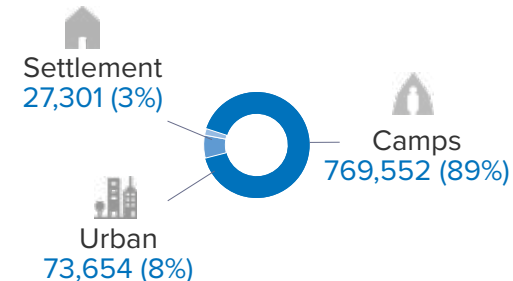

Registered Population **870,507**

868,253 Refugees
2,254 Asylum seekers

Country of origin

	Individual	%
South Sudan	403,240	46%
Somalia	249,126	29%
Eritrea	161,389	19%
Sudan	47,672	5%
Kenya	4,034	<1%
Yemen	2,469	<1%
Congo DRC	1,052	<1%
Syrian Arab Republic	668	<1%
Other	857	<1%
Total	870,507	

Demography

Percentages represent proportion out of the total registered population

The boundaries and names shown and the designations used on this map do not imply official endorsement or acceptance by the United Nations.

Population by type of accommodation

Settlements: refugees living amongst host community

New arrival trends

26,506 new arrivals in Ethiopia in 2021. 18,161 (69%) from Somalia and 7,455 (28%) from South Sudan
As of June 2022, 19,495 new arrival were registered : 11,624 (60%) from Somalia and 7,779 from South Sudan

Total population trend