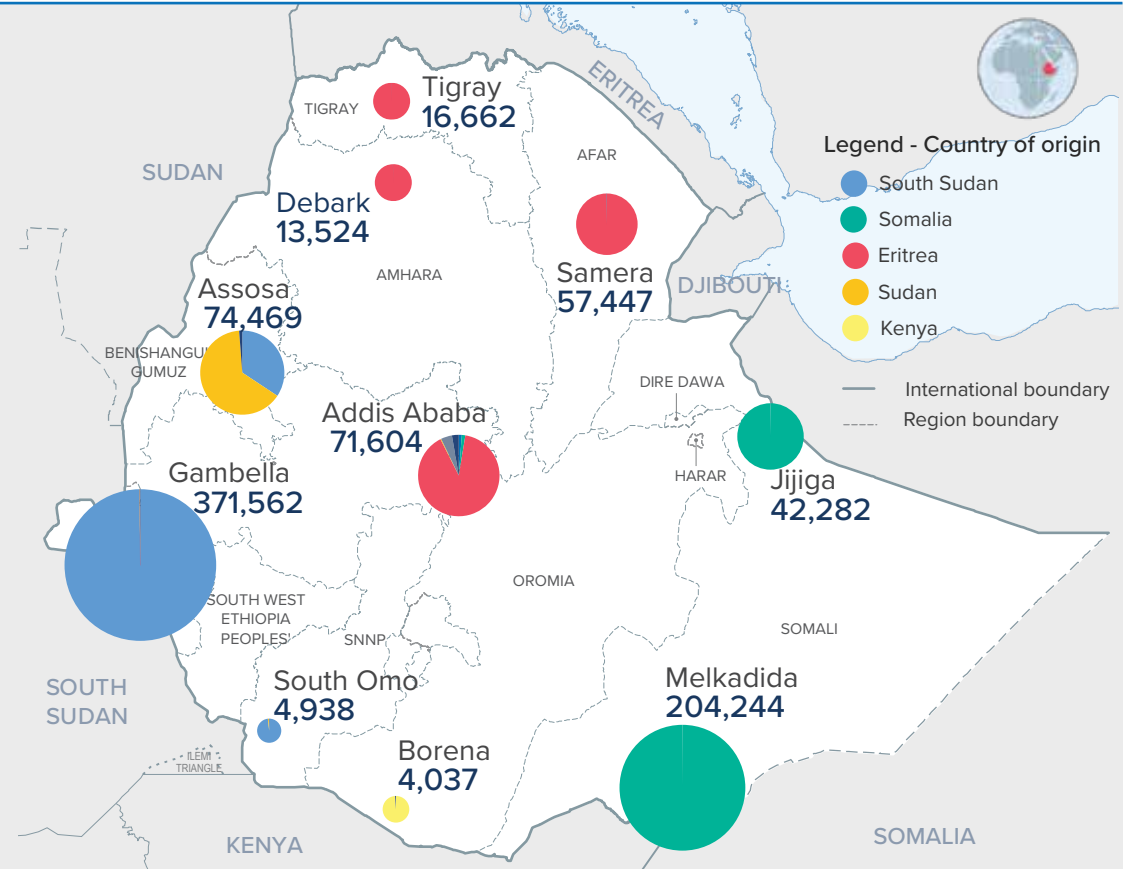

Registered Population **870,507**

868,253 Refugees
2,254 Asylum seekers

Country of origin

	Individual	%
South Sudan	403,240	46%
Somalia	249,126	29%
Eritrea	161,389	19%
Sudan	47,672	5%
Kenya	4,034	<1%
Yemen	2,469	<1%
Congo DRC	1,052	<1%
Syrian Arab Republic	668	<1%
Other	857	<1%
Total	870,507	

Demography

Percentages represent proportion out of the total registered population

The boundaries and names shown and the designations used on this map do not imply official endorsement or acceptance by the United Nations.

Population by type of accommodation

Settlements: refugees living amongst host community

New arrival trends

26,506 new arrivals in Ethiopia in 2021. 18,161 (69%) from Somalia and 7,455 (28%) from South Sudan
As of June 2022, 19,495 new arrival were registered : 11,624 (60%) from Somalia and 7,779 from South Sudan

Total population trend