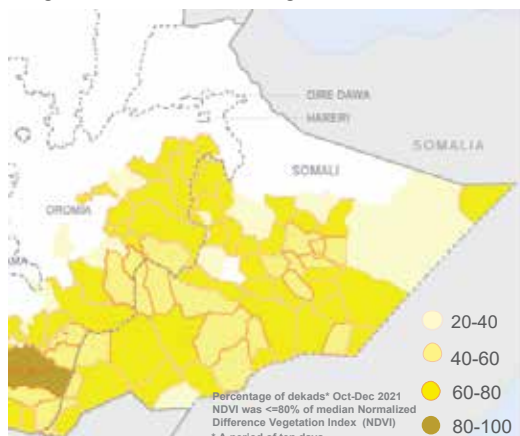

Gender breakdown

One year new arrival trends (From May 2021 to April 2022)

Drought situation in Somali Region

IDP figures
932,568 Individuals
157,227 Households

IDP returnee figures
423,561 Individuals
70,544 Households

Ethiopia is experiencing a prolonged drought after three consecutive failed rainy seasons since late 2020. The most severely impacted regions are the lowland areas of southern and eastern Oromia and Somali regions. In addition, significant new internal displacement is ongoing notably in the Somali region of over 40,000 newly displaced households