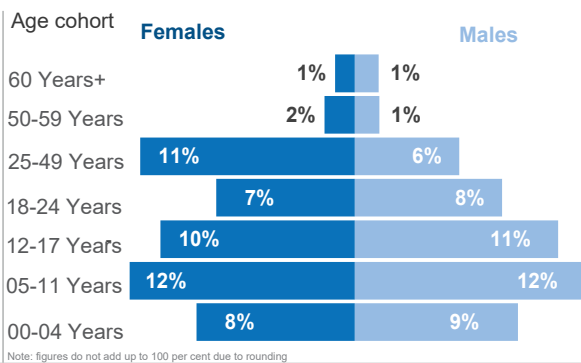

Gender breakdown

One year new arrival trends (From May 2021 to April 2022)

Drought situation in Somali Region

IDP figures
932,568 Individuals
157,227 Households

IDP returnee figures
423,561 Individuals
70,544 Households

Ethiopia is experiencing a prolonged drought after three consecutive failed rainy seasons since late 2020. The most severely impacted regions are the lowland areas of southern and eastern Oromia and Somali regions. In addition, significant new internal displacement is ongoing notably in the Somali region of over 40,000 newly displaced households