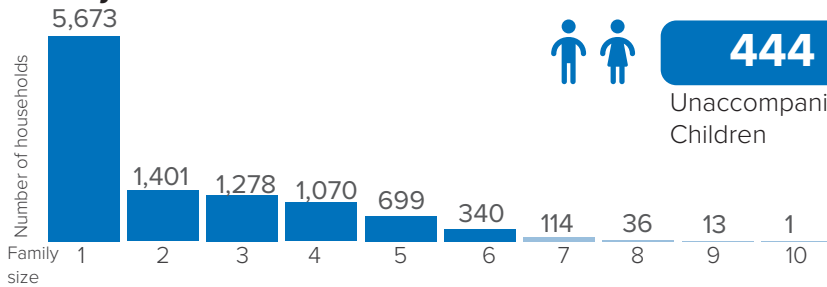

Total Arrivals from Ethiopia

23,337

 Individuals Registered
 Source: UNHCR, COR
 As of 31 July 2022

10,625

Households Registered

6 Individuals

Relocated from Hamdayet

Family Size

Introduction:

In support of the Government of Sudan's response to the ongoing influx of refugees from Ethiopia's Tigray region to eastern Sudan, UNHCR, partners, and other UN agencies set up a new refugee settlement in Tunaydbah-Gedaref State. First group of refugees were relocated to this site on January, 2021 and individual biometric registration is ongoing. The dashboard below presents the population profile for Tunaydbah Camp. Reduction in the population figures for May as result of exclusion no show for assistance collection for past 8 months.

Eritreans

Age-Gender Breakdown

Reproductive- Age Women/Girls

Females in reproductive-age (12-49 yrs)

Percentages related to total population

Specific Needs (top 5)

 Source: ProGRES v4/Rapp
 *UASC: Unaccompanied or separated child

Occupation (Top 10)

17,026 Individuals with no occupation data

Percentages related to total population

School Age Children and Youth

Ethnicity (Top 5)

Top 5 Regions of Origin (Ethiopia)
