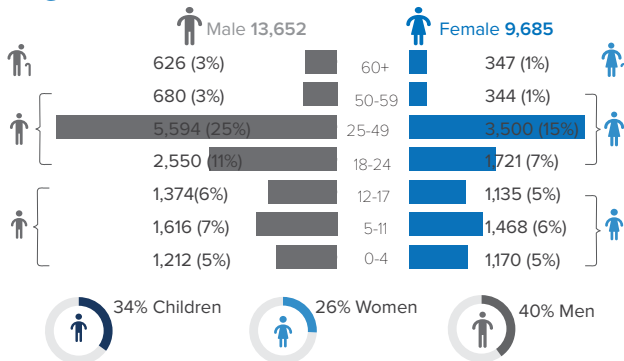

Introduction:

In support of the Government of Sudan's response to the ongoing influx of refugees from Ethiopia's Tigray region to eastern Sudan, UNHCR, partners, and other UN agencies set up a new refugee settlement in Tunaydbah-Gedaref State. First group of refugees were relocated to this site on January, 2021 and individual biometric registration is ongoing. The dashboard below presents the population profile for Tunaydbah Camp. Reduction in the population figures for May as result of exclusion no show for assistance collection for past 8 months.

Persons With Specific Needs

2,068

Individuals

444

Unaccompanied/Separated Children

Country of Origin
23,330

Ethiopians

7

Eritreans

Age-Gender Breakdown

Reproductive- Age Women/Girls

Females in reproductive-age (12-49 yrs)

Percentages related to total population

Specific Needs (top 5)

 Source: ProGRES v4/Rapp
 *UASC: Unaccompanied or separated child

Occupation (Top 10)

17,026 Individuals with no occupation data

Percentages related to total population

School Age Children and Youth

Ethnicity (Top 5)

Top 5 Regions of Origin (Ethiopia)
