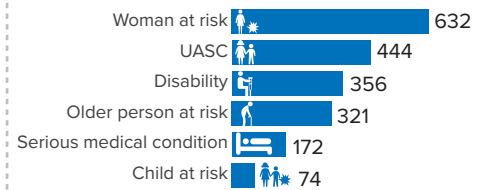

Persons With Specific Needs

2,068

Individuals

444

Unaccompanied/Separated Children

Country of Origin
23,330

Ethiopians

7

Eritreans

Age-Gender Breakdown

Reproductive- Age Women/Girls

Females in reproductive-age (12-49 yrs)

Percentages related to total population

Specific Needs (top 5)

 Source: ProGRES v4/Rapp
 *UASC: Unaccompanied or separated child