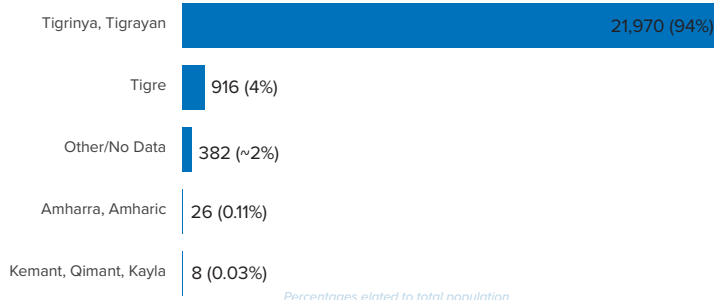

Persons With Specific Needs

2,068

Individuals

444

Unaccompanied/Separated Children

Country of Origin
23,330

Ethiopians

7

Eritreans

Age-Gender Breakdown

Reproductive- Age Women/Girls

Females in reproductive-age (12-49 yrs)

Percentages related to total population

Specific Needs (top 5)

 Source: ProGRES v4/Rapp
 *UASC: Unaccompanied or separated child

Occupation (Top 10)

17,026 Individuals with no occupation data

Percentages related to total population

School Age Children and Youth

Ethnicity (Top 5)

Top 5 Regions of Origin (Ethiopia)
