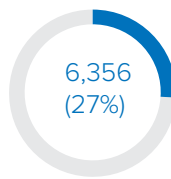

Persons With Specific Needs

2,068

Individuals

444

Unaccompanied/Separated Children

Country of Origin
23,330

Ethiopians

7

Eritreans

Age-Gender Breakdown

Reproductive- Age Women/Girls

Females in reproductive-age (12-49 yrs)

Percentages related to total population

Specific Needs (top 5)

 Source: ProGRES v4/Rapp
 *UASC: Unaccompanied or separated child