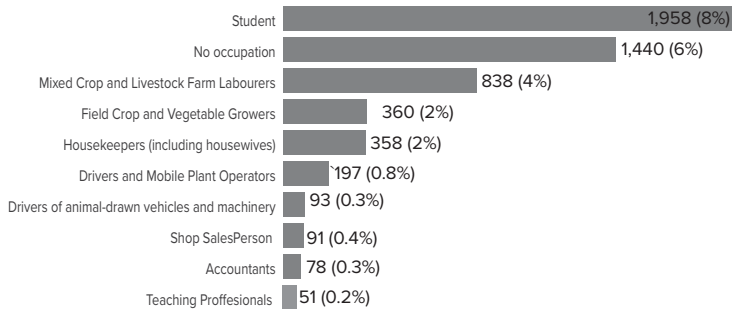

Occupation (Top 10)