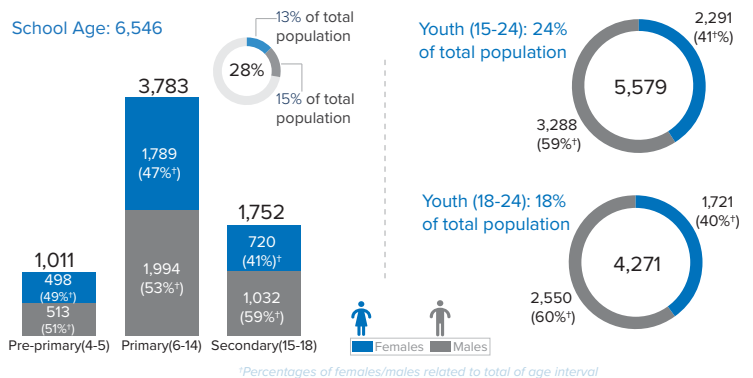

Persons With Specific Needs

2,068

Individuals

444

Unaccompanied/Separated Children

Country of Origin
23,330

Ethiopians

7

Eritreans

Age-Gender Breakdown

Reproductive- Age Women/Girls

Females in reproductive-age (12-49 yrs)

Percentages related to total population

Specific Needs (top 5)

 Source: ProGRES v4/Rapp
 *UASC: Unaccompanied or separated child

Occupation (Top 10)

17,026 Individuals with no occupation data

Percentages related to total population

School Age Children and Youth

Ethnicity (Top 5)

Top 5 Regions of Origin (Ethiopia)
