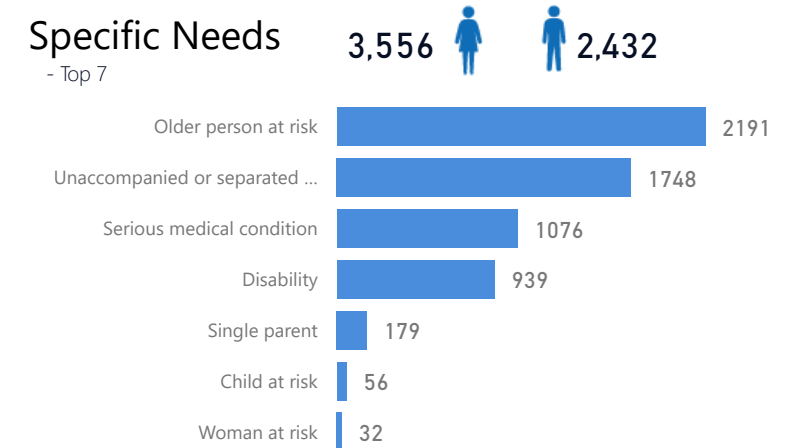

Uganda - Refugee Statistics July 2022 - Palorinya

Total Population
125,929

Total Refugees
125,914

Total Households
28,948

Total Asylum-Seekers
15

Women and Children
81 %
101,539

Female
53 %
66,371

Elderly
4 %
5,264

Youth 15-24
24 %
30,282

Zones

Level3	HHs	Individuals
Morobi	8,543	36,056
Dongo West	6,349	25,635
Chinyi	4,938	20,182
Basecamp Ibakwe	3,341	15,718
Dongo East	3,078	12,974
Belemaling	2,400	10,632
Budri	1,839	7,310

Age & Gender Breakdown

Country of Origin

Country of Origin	Total
South Sudan	125,830
Democratic Republic of the Congo	57
Sudan	38
Rwanda	3
Congo, Republic of the	1

Specific Needs - Top 7

New Registration by Month

Occupation - Top 5

Assistance Status

* Age is between 18 - 59 years for Occupation