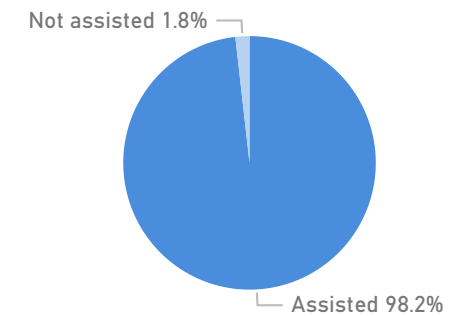

Age & Gender Breakdown

Country of Origin

Country of Origin	Total
South Sudan	125,830
Democratic Republic of the Congo	57
Sudan	38
Rwanda	3
Congo, Republic of the	1

Specific Needs - Top 7

New Registration by Month

Occupation - Top 5

Assistance Status

* Age is between 18 - 59 years for Occupation