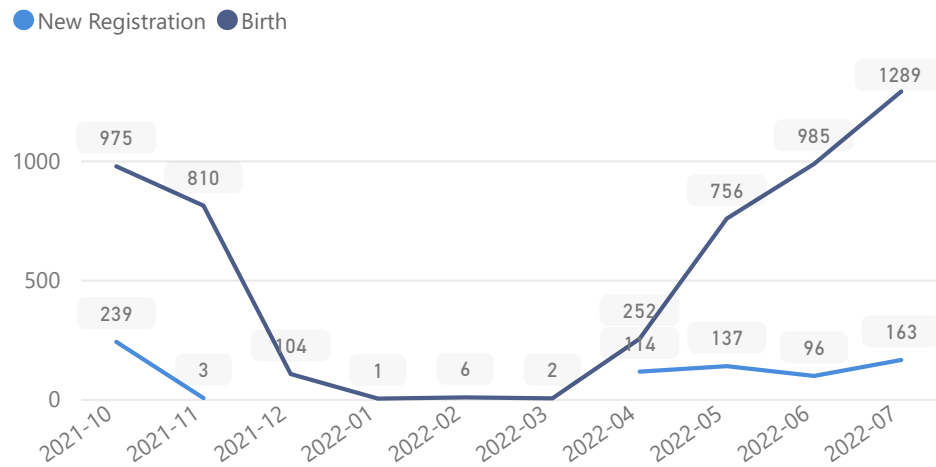

Uganda - Refugee Statistics July 2022 - Palorinya

Total Population
125,929

Total Refugees
125,914

Total Households
28,948

Total Asylum-Seekers
15

Women and Children
81 %
101,539

Female
53 %
66,371

Elderly
4 %
5,264

Youth 15-24
24 %
30,282

Zones

Level3	HHs	Individuals
Morobi	8,543	36,056
Dongo West	6,349	25,635
Chinyi	4,938	20,182
Basecamp Ibakwe	3,341	15,718
Dongo East	3,078	12,974
Belemaling	2,400	10,632
Budri	1,839	7,310

Age & Gender Breakdown

Country of Origin

Country of Origin	Total
South Sudan	125,830
Democratic Republic of the Congo	57
Sudan	38
Rwanda	3
Congo, Republic of the	1

Specific Needs - Top 7

New Registration by Month

Occupation - Top 5

Assistance Status

* Age is between 18 - 59 years for Occupation