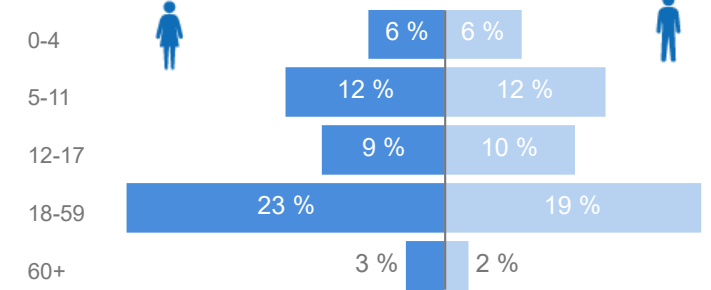

Uganda - Refugee Statistics July 2022 - Palorinya

Total Population
125,929

Total Refugees
125,914

Total Households
28,948

Total Asylum-Seekers
15

Women and Children
81 %
101,539

Female
53 %
66,371

Elderly
4 %
5,264

Age & Gender Breakdown

Country of Origin

Country of Origin	Total
South Sudan	125,830
Democratic Republic of the Congo	57
Sudan	38
Rwanda	3
Congo, Republic of the	1

Specific Needs - Top 7

New Registration by Month

Occupation - Top 5

Assistance Status

* Age is between 18 - 59 years for Occupation