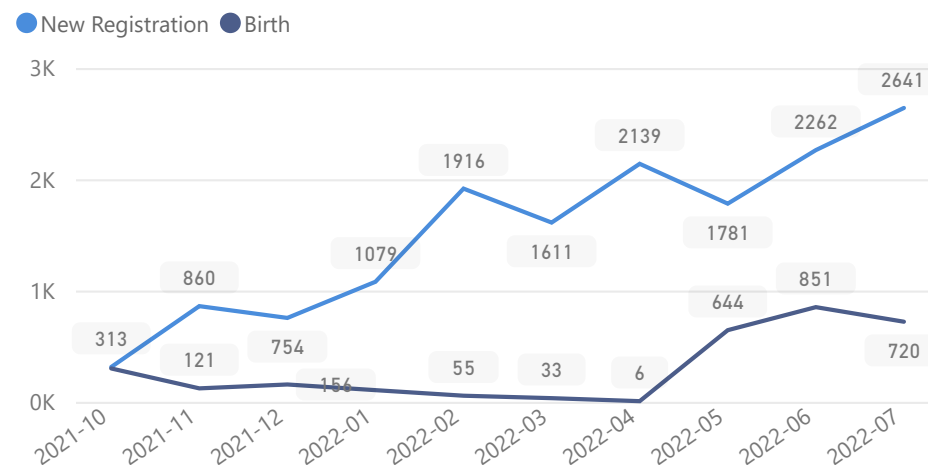

New Registration by Month