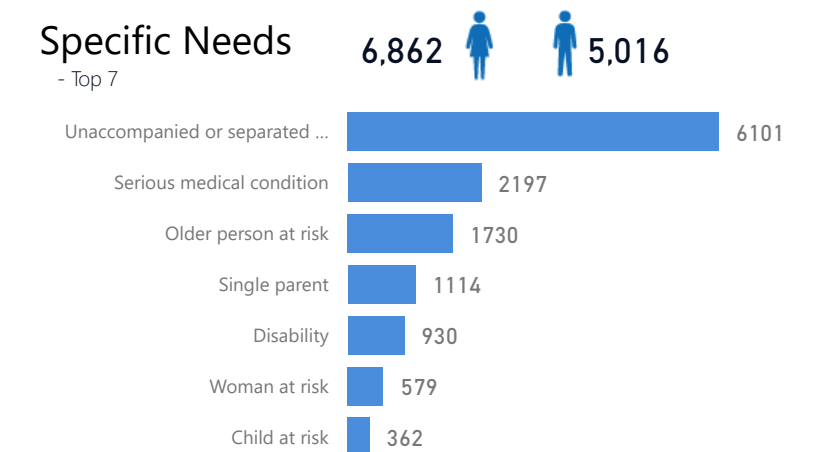

## Age & Gender Breakdown

Women and Children  
**81 %**  
113,694

Female  
**51 %**  
70,643

Elderly  
**2 %**  
3,096

Youth 15-24  
**27 %**  
37,917

## Country of Origin

| Country of Origin                | Total   |
|----------------------------------|---------|
| South Sudan                      | 133,687 |
| Democratic Republic of the Congo | 5,171   |
| Sudan                            | 824     |
| Rwanda                           | 42      |
| Burundi                          | 18      |
| Central African Republic         | 12      |
| Eritrea                          | 10      |

## Specific Needs - Top 7

## Occupation - Top 5

\* Age is between 18 - 59 years for Occupation