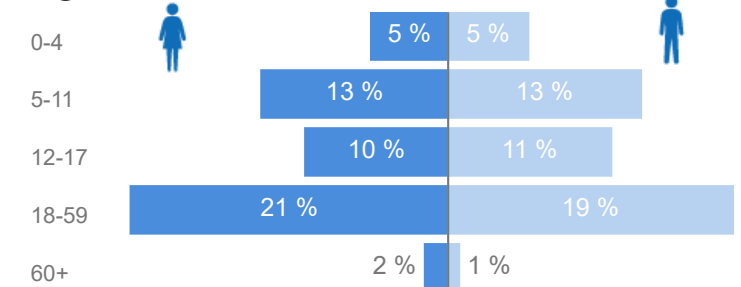

# Uganda - Refugee Statistics July 2022 - Rhino

Total Population  
**139,781**

Total Refugees  
**139,774**

Total Households  
**31,897**

Total Asylum-Seekers  
**7**

## Zones

| Level3   | HHs    | Individuals |
|----------|--------|-------------|
| Zone VII | 12,250 | 42,082      |
| Zone VI  | 6,665  | 28,247      |
| Zone II  | 3,732  | 15,894      |
| Zone I   | 2,685  | 15,514      |
| Zone V   | 2,193  | 14,783      |
| Zone IV  | 2,420  | 10,447      |
| Zone III | 1,003  | 4,806       |

## Age & Gender Breakdown

Women and Children  
**81 %**  
113,694

Female  
**51 %**  
70,643

Elderly  
**2 %**  
3,096

Youth 15-24  
**27 %**  
37,917

## Occupation - Top 5

\* Age is between 18 - 59 years for Occupation