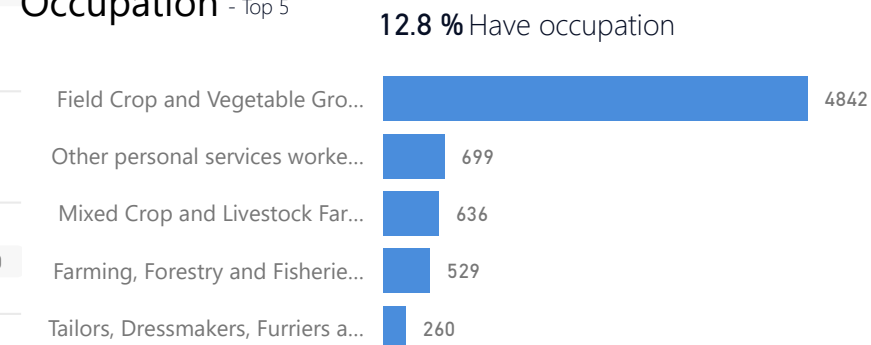

## Age & Gender Breakdown

Women and Children  
**81 %**  
113,694

Female  
**51 %**  
70,643

Elderly  
**2 %**  
3,096

Youth 15-24  
**27 %**  
37,917

## Country of Origin

| Country of Origin                | Total   |
|----------------------------------|---------|
| South Sudan                      | 133,687 |
| Democratic Republic of the Congo | 5,171   |
| Sudan                            | 824     |
| Rwanda                           | 42      |
| Burundi                          | 18      |
| Central African Republic         | 12      |
| Eritrea                          | 10      |

## Specific Needs - Top 7

## Occupation - Top 5

\* Age is between 18 - 59 years for Occupation