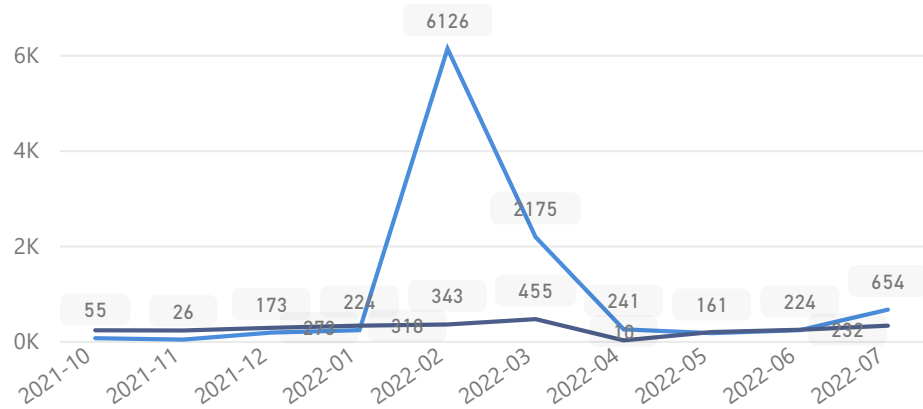

Uganda - Refugee Statistics July 2022 - Rwamwanja

Total Population
83,942

Total Refugees
82,731

Total Households
19,730

Total Asylum-Seekers
1,211

Women and Children
82 %
69,204

Female
52 %
43,364

Elderly
2 %
2,080

Youth 15-24
17 %
14,682

New Registration by Month

● New Registration ● Birth