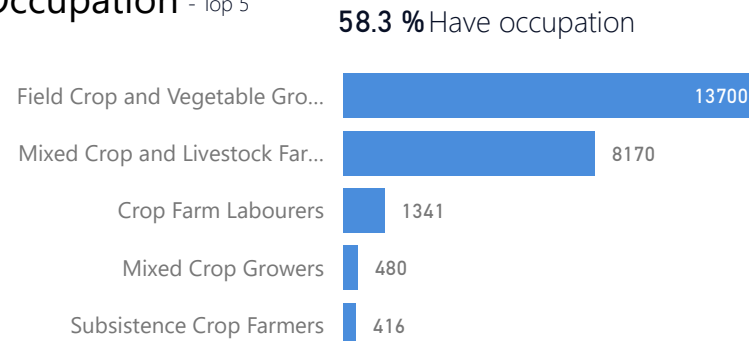

Uganda - Refugee Statistics July 2022 - Rwamwanja

Total Population
83,942

Total Refugees
82,731

Total Households
19,730

Total Asylum-Seekers
1,211

Women and Children
82 %
69,204

Female
52 %
43,364

Elderly
2 %
2,080

Youth 15-24
17 %
14,682

New Registration by Month

● New Registration ● Birth

Zones

Level3	HHs	Individuals
Kyempango	4,977	21,419
Kaihora	2,473	11,341
Mahani	2,739	10,566
Nkoma	2,022	8,601
Ntenungi	1,911	8,294
Base Camp	1,991	7,628
Mahiga	1,133	4,318
Kikuura	640	2,648
Wajjagahe	501	2,130
Buguta	380	1,524

Country of Origin

Country of Origin	Total
Democratic Republic of the Congo	83,402
Rwanda	344
South Sudan	123
Burundi	47
Somalia	10
Kenya	7
Central African Republic	2
Eritrea	2
United Republic of Tanzania	2
Conao. Republic of the	1

Occupation - Top 5

* Age is between 18 - 59 years for Occupation

Age & Gender Breakdown

Specific Needs - Top 7

Assistance Status