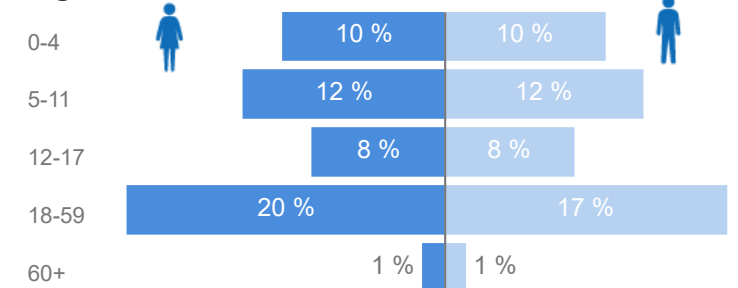

Uganda - Refugee Statistics July 2022 - Rwamwanja

Total Population
83,942

Total Refugees
82,731

Total Households
19,730

Total Asylum-Seekers
1,211

Women and Children
82 %
69,204

Female
52 %
43,364

Elderly
2 %
2,080

Country of Origin

Country of Origin	Total
Democratic Republic of the Congo	83,402
Rwanda	344
South Sudan	123
Burundi	47
Somalia	10
Kenya	7
Central African Republic	2
Eritrea	2
United Republic of Tanzania	2
Conao. Republic of the	1

Occupation - Top 5

* Age is between 18 - 59 years for Occupation

Age & Gender Breakdown

Specific Needs - Top 7

Assistance Status