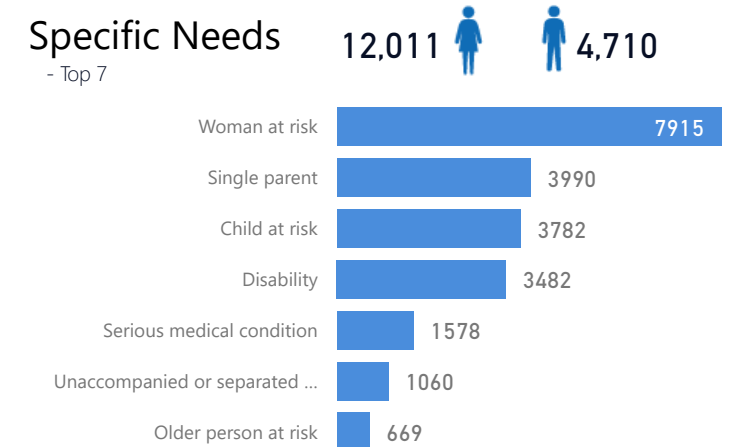

Uganda - Refugee Statistics July 2022 - Rwamwanja

Total Population
83,942

Total Refugees
82,731

Total Households
19,730

Total Asylum-Seekers
1,211

Women and Children
82 %
69,204

Female
52 %
43,364

Elderly
2 %
2,080

Country of Origin

Country of Origin	Total
Democratic Republic of the Congo	83,402
Rwanda	344
South Sudan	123
Burundi	47
Somalia	10
Kenya	7
Central African Republic	2
Eritrea	2
United Republic of Tanzania	2
Conao. Republic of the	1

Occupation - Top 5

* Age is between 18 - 59 years for Occupation

Age & Gender Breakdown

Specific Needs - Top 7

Assistance Status