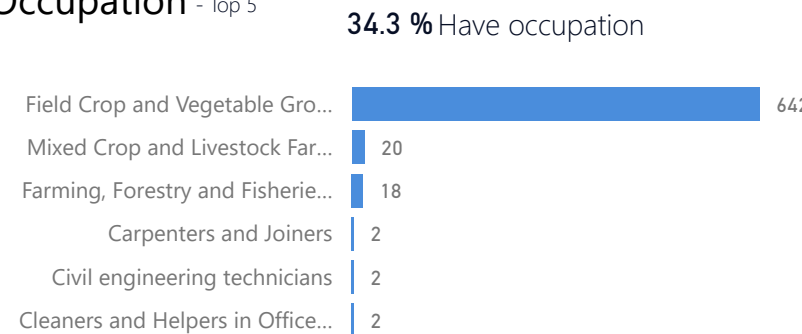

Uganda - Refugee Statistics July 2022 - Lobule

Total Population
5,847

Total Refugees
5,847

Total Households
955

Total Asylum-Seekers
0

Zones

Level3	HHs	Individuals
Zone B	451	3,045
Zone A	445	2,865

Age & Gender Breakdown

Women and Children
85 %
4,976

Female
53 %
3,079

Elderly
3 %
170

Youth 15-24
27 %
1,590

Specific Needs - Top 7
1,036 (Female) 615 (Male)

New Registration by Month

Country of Origin

Country of Origin	Total
Democratic Republic of the Congo	5,843
South Sudan	3
Somalia	1

Occupation - Top 5

Assistance Status