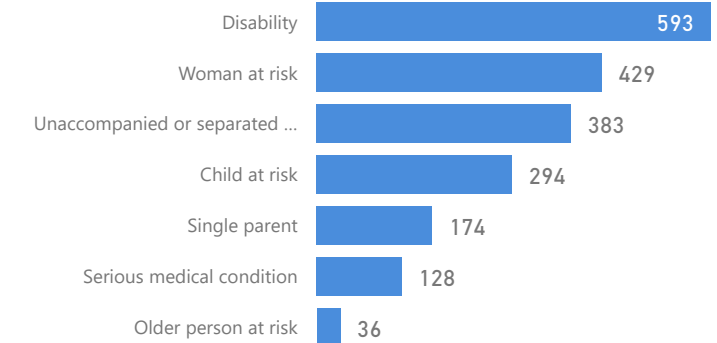

Uganda - Refugee Statistics July 2022 - Lobule

Total Population
5,847

Total Refugees
5,847

Total Households
955

Total Asylum-Seekers
0

Zones

Level3	HHs	Individuals
Zone B	451	3,045
Zone A	445	2,865

Age & Gender Breakdown

Women and Children
85 %
4,976

Female
53 %
3,079

Elderly
3 %
170

Youth 15-24
27 %
1,590

Specific Needs - Top 7
1,036 (Female) 615 (Male)

New Registration by Month

Country of Origin

Country of Origin	Total
Democratic Republic of the Congo	5,843
South Sudan	3
Somalia	1