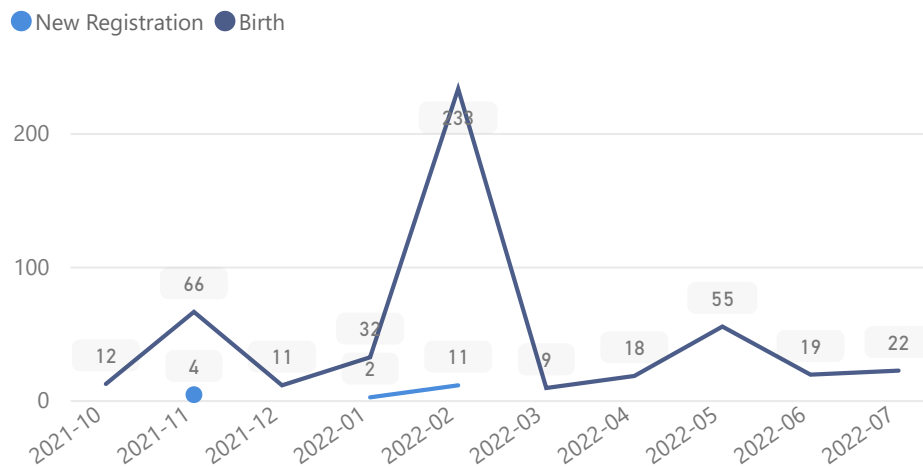

Uganda - Refugee Statistics July 2022 - Lobule

Total Population
5,847

Total Refugees
5,847

Total Households
955

Total Asylum-Seekers
0

Zones

Level3	HHs	Individuals
Zone B	451	3,045
Zone A	445	2,865

Age & Gender Breakdown

Women and Children
85 %
4,976

Female
53 %
3,079

Elderly
3 %
170

Youth 15-24
27 %
1,590

Specific Needs - Top 7
1,036 (Female) 615 (Male)

New Registration by Month

Country of Origin

Country of Origin	Total
Democratic Republic of the Congo	5,843
South Sudan	3
Somalia	1