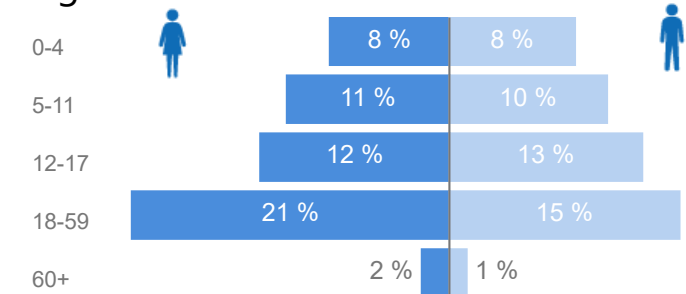

Uganda - Refugee Statistics July 2022 - Lobule

Total Population
5,847

Total Refugees
5,847

Total Households
955

Total Asylum-Seekers
0

Zones

Level3	HHs	Individuals
Zone B	451	3,045
Zone A	445	2,865

Age & Gender Breakdown

Women and Children
85 %
4,976

Female
53 %
3,079

Elderly
3 %
170

Youth 15-24
27 %
1,590

Specific Needs - Top 7
1,036 (Female) 615 (Male)

New Registration by Month

Country of Origin

Country of Origin	Total
Democratic Republic of the Congo	5,843
South Sudan	3
Somalia	1