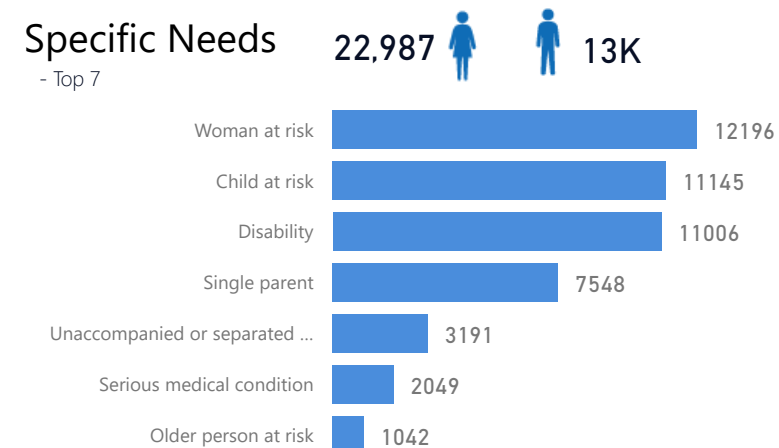

1,073

Women and Children

81 %

94,678

Female

51 %

60,218

Elderly

Country of Origin - Top 10

Country of Origin	Total
Democratic Republic of the Congo	111,243
Burundi	3,199
Rwanda	2,957
South Sudan	85
Congo, Republic of the	13
Kenya	13
Somalia	8
Sudan	5
United Republic of Tanzania	5
Ethiopia	4

Occupation - Top 5

* Age is between 18 - 59 years for Occupation

Age & Gender Breakdown

Specific Needs - Top 7

New Registration by Month

Assistance Status