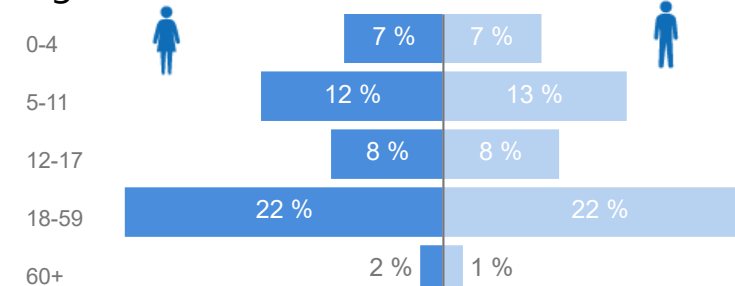

Country of Origin - Top 10

Country of Origin	Total
Democratic Republic of the Congo	111,243
Burundi	3,199
Rwanda	2,957
South Sudan	85
Congo, Republic of the	13
Kenya	13
Somalia	8
Sudan	5
United Republic of Tanzania	5
Ethiopia	4

Occupation - Top 5

* Age is between 18 - 59 years for Occupation

Age & Gender Breakdown

Specific Needs - Top 7

New Registration by Month

Assistance Status