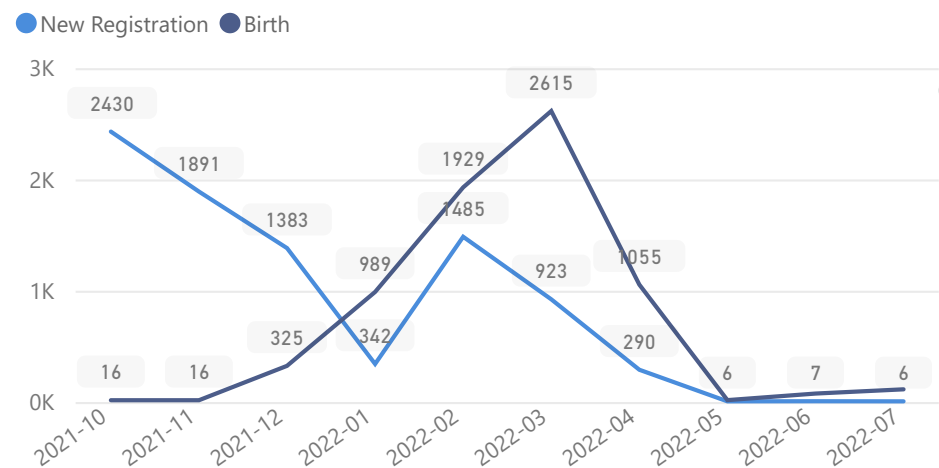

Country of Origin - Top 10

Country of Origin	Total
Democratic Republic of the Congo	111,243
Burundi	3,199
Rwanda	2,957
South Sudan	85
Congo, Republic of the	13
Kenya	13
Somalia	8
Sudan	5
United Republic of Tanzania	5
Ethiopia	4

Occupation - Top 5

* Age is between 18 - 59 years for Occupation

Age & Gender Breakdown

Specific Needs - Top 7

New Registration by Month

Assistance Status