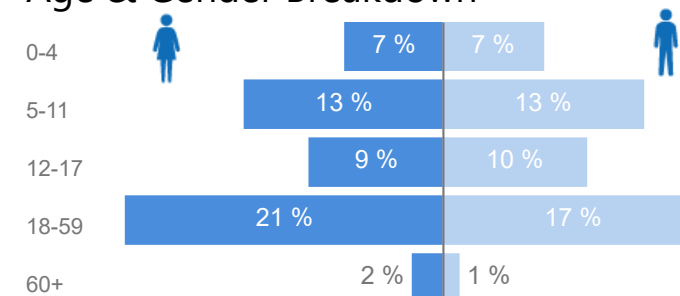

Uganda - Refugee Statistics July 2022 - Imvepi

Total Population

60,290

Total Refugees

60,283

Total Households

14,502

Total Asylum-Seekers

7

Zones

Level3	HHs	Individuals
Zone I	9,221	31,793
Zone Ii	7,435	28,107
Zone Iii	3,176	11,544
Zone Iv	749	1,896
Zone V	1	6
Zone Vi	1	1

Age & Gender Breakdown

Country of Origin

Country of Origin	Total
Central African Republic	1
Ethiopia	1
Rwanda	1
Senegal	1
United Republic of Tanzania	1
Sudan	22
Democratic Republic of the Congo	1,989
South Sudan	58,274

Specific Needs

New Registration by Month

Occupation - Top 5

* Age is between 18 - 59 years for Occupation

Assistance Status