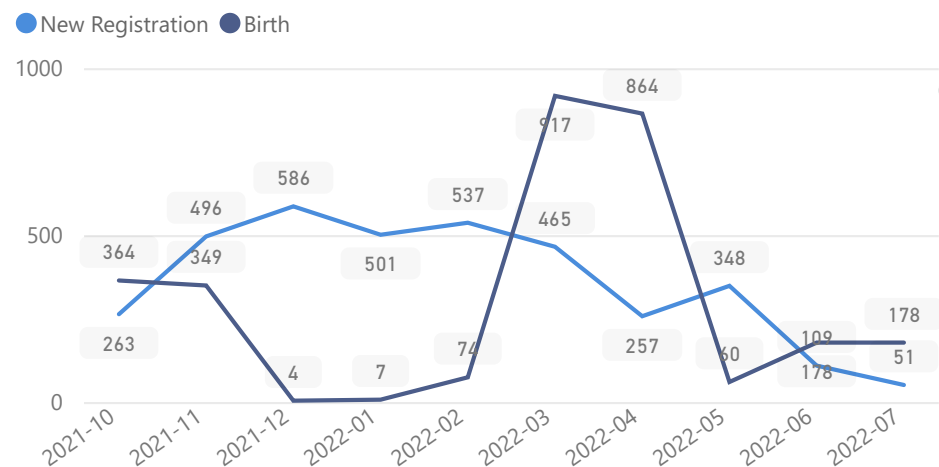

Uganda - Refugee Statistics July 2022 - Imvepi

Total Population

60,290

Total Refugees

60,283

Total Households

14,502

Total Asylum-Seekers

7

Zones

Level3	HHs	Individuals
Zone I	9,221	31,793
Zone Ii	7,435	28,107
Zone Iii	3,176	11,544
Zone Iv	749	1,896
Zone V	1	6
Zone Vi	1	1

Age & Gender Breakdown

Country of Origin

Country of Origin	Total
Central African Republic	1
Ethiopia	1
Rwanda	1
Senegal	1
United Republic of Tanzania	1
Sudan	22
Democratic Republic of the Congo	1,989
South Sudan	58,274

Specific Needs

New Registration by Month

Occupation - Top 5

* Age is between 18 - 59 years for Occupation

Assistance Status