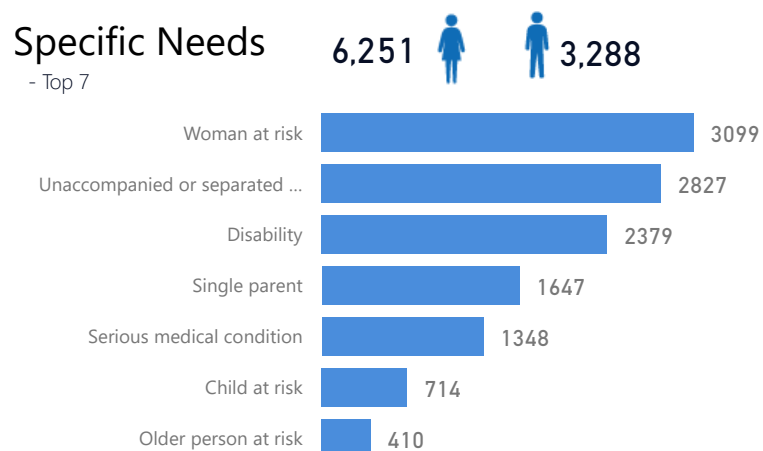

Uganda - Refugee Statistics July 2022 - Imvepi

Total Population

60,290

Total Refugees

60,283

Total Households

14,502

Total Asylum-Seekers

7

Zones

Level3	HHs	Individuals
Zone I	9,221	31,793
Zone Ii	7,435	28,107
Zone Iii	3,176	11,544
Zone Iv	749	1,896
Zone V	1	6
Zone Vi	1	1

Age & Gender Breakdown

Country of Origin

Country of Origin	Total
Central African Republic	1
Ethiopia	1
Rwanda	1
Senegal	1
United Republic of Tanzania	1
Sudan	22
Democratic Republic of the Congo	1,989
South Sudan	58,274

Specific Needs

New Registration by Month

Occupation - Top 5

* Age is between 18 - 59 years for Occupation

Assistance Status