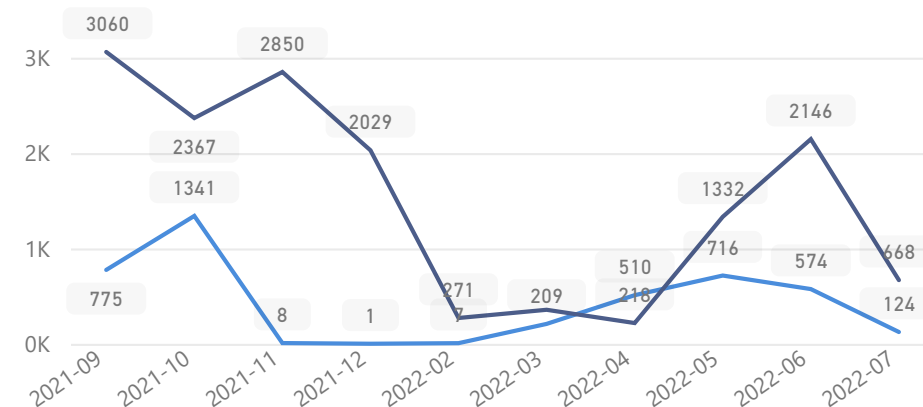

Uganda - Refugee Statistics July 2022 - Adjumani

Total Population

235,796

Total Refugees

235,698

Total Households

32,566

Total Asylum-Seekers

95

Women and Children

85 %

199,410

Female

53 %

125,881

Elderly

3 %

7,365

Youth 15-24

26 %

60,506

New Registration by Month

● New Registration ● Birth

Zones

Country of Origin

Country of Origin	Total
South Sudan	235,455
Sudan	249
Democratic Republic of the Congo	68

Occupation - Top 5

* Age is between 18 - 59 years for Occupation

Age & Gender Breakdown

Specific Needs - Top 7