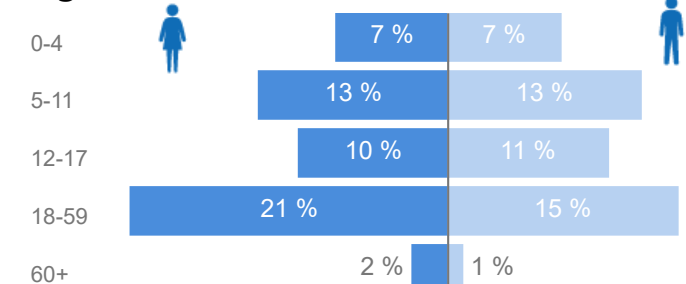

Country of Origin

Country of Origin	Total
South Sudan	235,455
Sudan	249
Democratic Republic of the Congo	68

Occupation - Top 5

* Age is between 18 - 59 years for Occupation

Age & Gender Breakdown

Specific Needs - Top 7