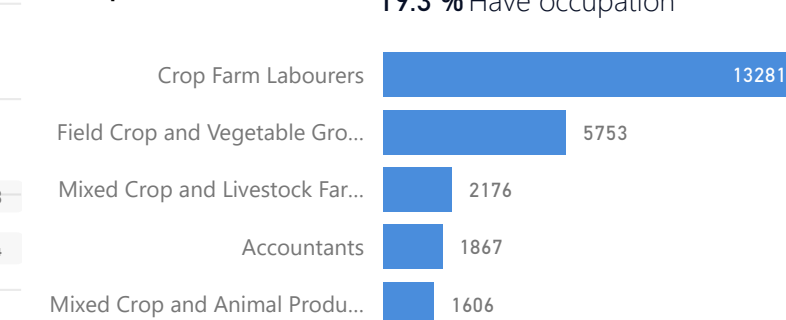

3 %

7,365

Youth 15-24

26 %

60,506

New Registration by Month

● New Registration ● Birth

Zones

Country of Origin

Country of Origin	Total
South Sudan	235,455
Sudan	249
Democratic Republic of the Congo	68

Occupation - Top 5

* Age is between 18 - 59 years for Occupation

Age & Gender Breakdown

Specific Needs - Top 7