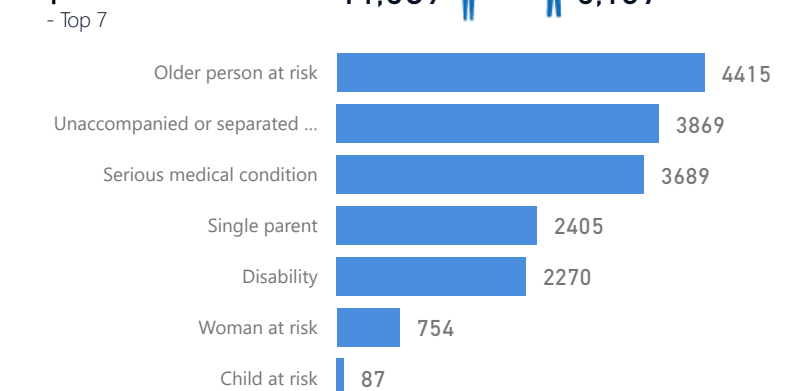

Country of Origin

Country of Origin	Total
South Sudan	235,455
Sudan	249
Democratic Republic of the Congo	68

Occupation - Top 5

* Age is between 18 - 59 years for Occupation

Age & Gender Breakdown

Specific Needs - Top 7