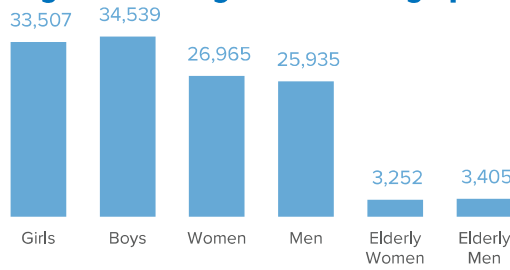

**127,603** TOTAL REGISTERED REFUGEES FROM SOUTH SUDAN

**69,572** BIOMETRICALLY VERIFIED

### Registered Refugees Per Demographics

### Demographic Breakdown