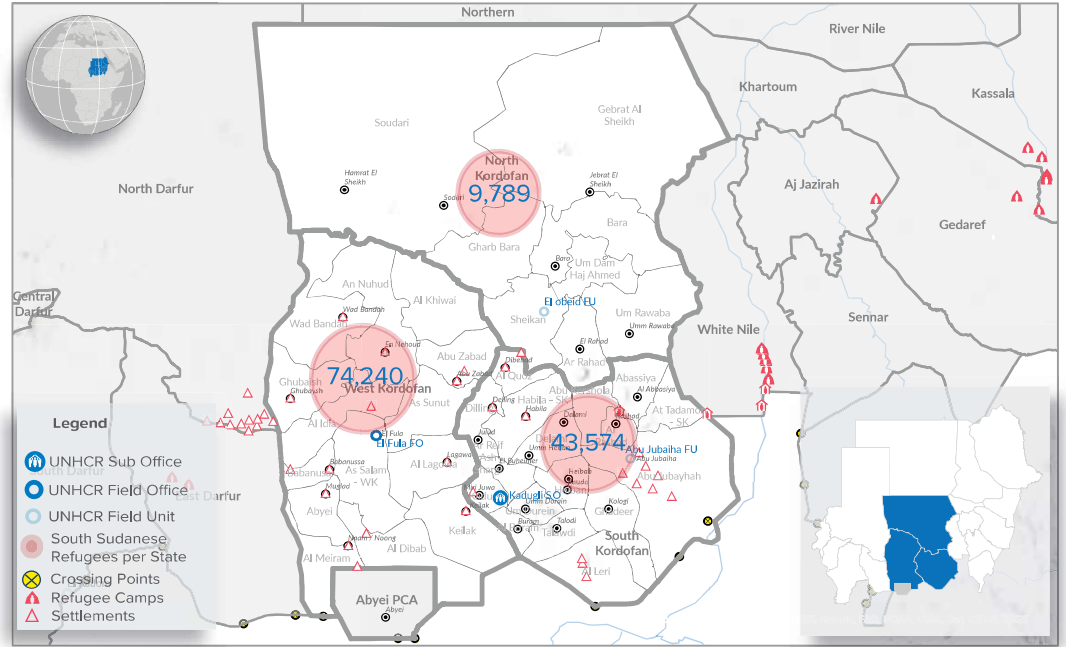

Breakdown by State