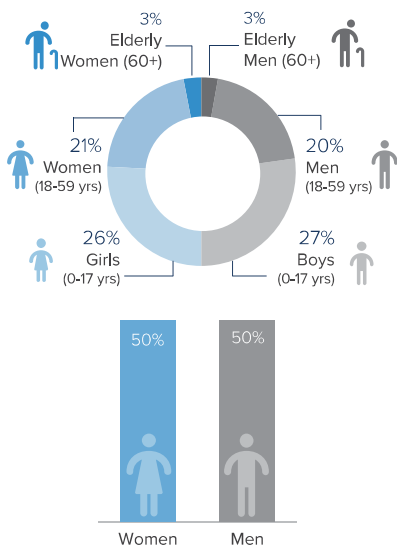

**127,603** TOTAL REGISTERED REFUGEES FROM SOUTH SUDAN

**69,572** BIOMETRICALLY VERIFIED

### Registered Refugees Per Demographics

### Demographic Breakdown