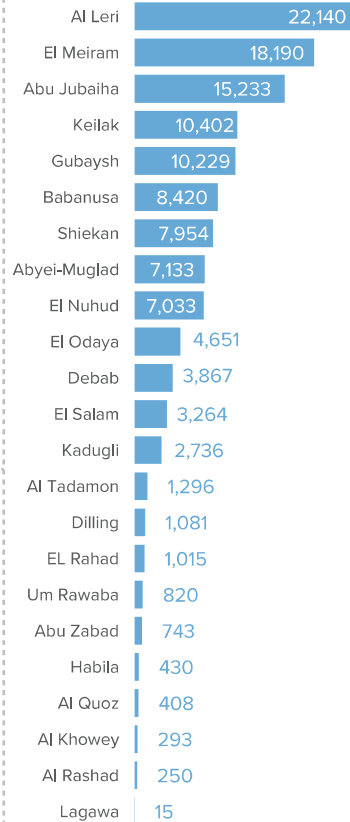

**127,603** TOTAL REGISTERED REFUGEES FROM SOUTH SUDAN

**69,572** BIOMETRICALLY VERIFIED

### Registered Refugees Per Demographics

### Demographic Breakdown

### Breakdown By Location