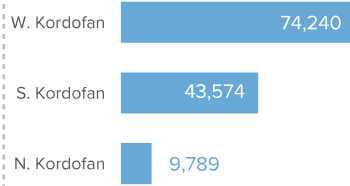

Breakdown by State