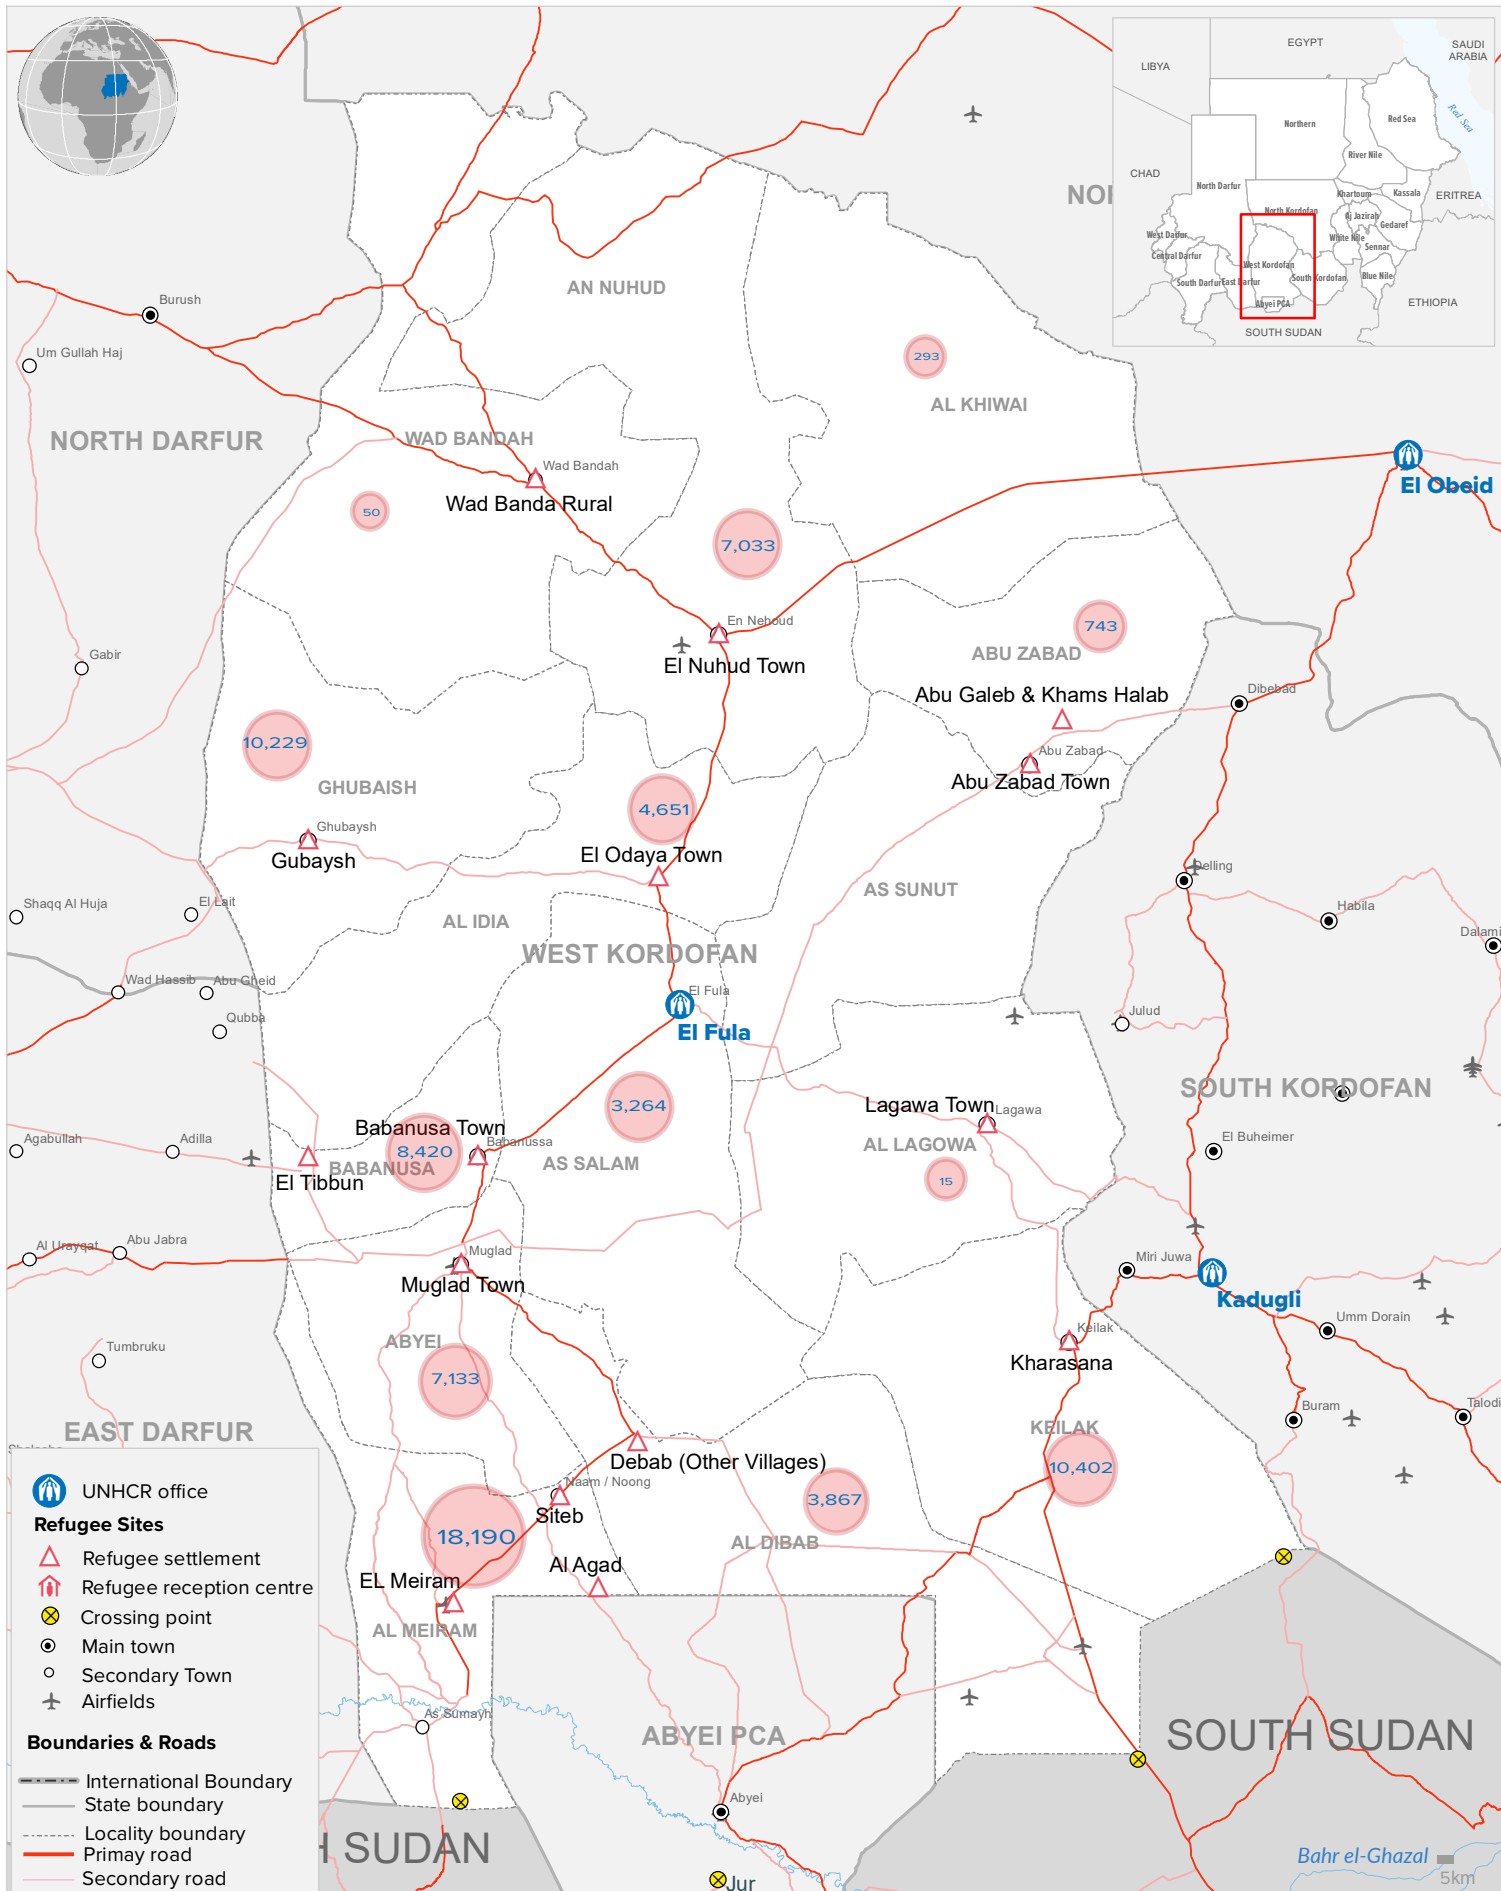

SUDAN: West Kordofan State

UNHCR Presence and Refugees Location Map

As of 31 July 2022

The depiction and use of boundaries, geographic names and related data shown on maps and included in lists, tables, documents, and databases are not warranted to be error free nor do they necessarily imply official endorsement or acceptance by the United Nations. Final status of the Abyei area is not yet determined.

Sources: Boundary (CBS, FGC, NIC) Geodata: UNHCR, OCHA. Author: UNHCR Feedback: UNCHR - Sudan, Information Management Unit - SUDKHM@unhcr.org | ITUA@unhcr.org