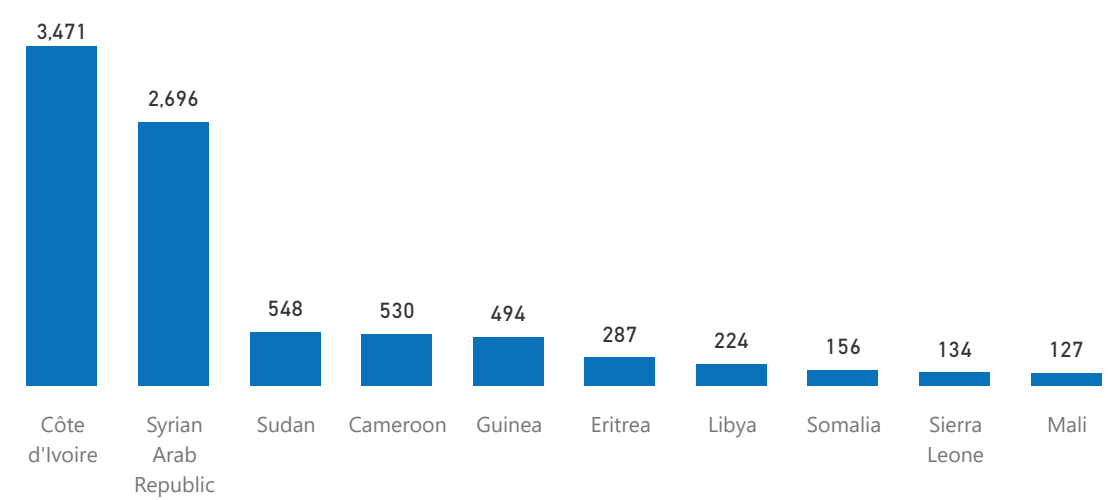

Age breakdown

Country of Origin

Status

of Individuals Registered by Year

Date of Arrival of Registered Individuals

The recent protests have led to an unprecedented slowdown in the registration procedure in 2022, as UNHCR offices were closed and many services were conducted remotely.