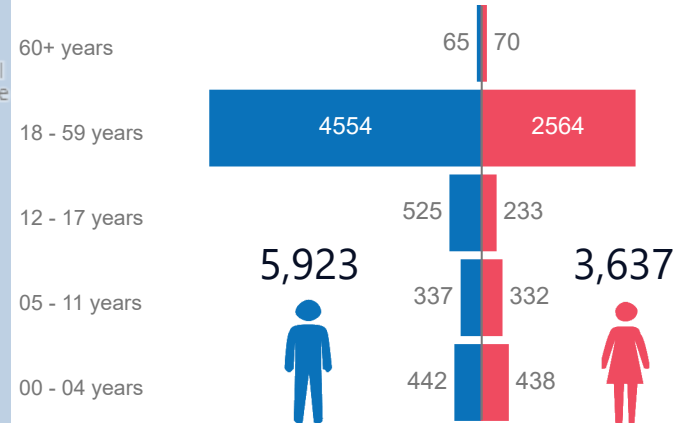

Age breakdown

Country of Origin

Status

of Individuals Registered by Year

Date of Arrival of Registered Individuals

The recent protests have led to an unprecedented slowdown in the registration procedure in 2022, as UNHCR offices were closed and many services were conducted remotely.