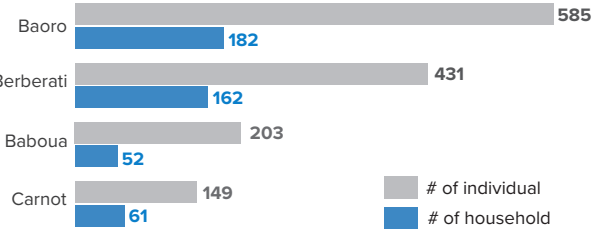

UNHCR MCO CAMEROON : Refugee voluntary repatriation exercise (as of 18 August 2022)

KEY POPULATION FIGURES

Total population repatriated since the 18 of August 2022

1,517 Individuals

496 Household

Rural Area (East Side of Cameroon): **1,493** Repatriated

Urban Area (Yaounde & Douala): **24** Repatriated

DISAGGREGATED FIGURES

of Rapatriated population per Settlement and localities

of Returnee population per area of return

of Rapatriated population per Region in Central African Republic

2022 Daily repatriation trend

Repatriated population per year

of refugee repatriated per country of origin in 2022

* Person with Specific Need;