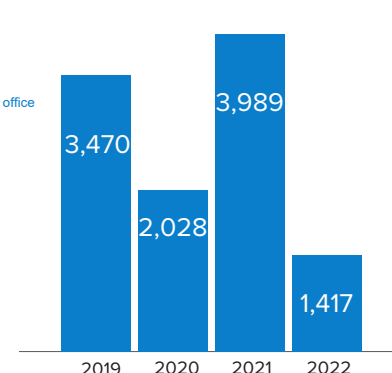

UNHCR MCO CAMEROON : Refugee voluntary repatriation exercise (as of 18 August 2022)

KEY POPULATION FIGURES

Total population repatriated since the 18 of August 2022

1,517 Individuals

496 Household

Rural Area (East Side of Cameroon): **1,493** Repatriated

Urban Area (Yaounde & Douala): **24** Repatriated

DISAGGREGATED FIGURES

of Rapatriated population per Settlement and localities

of Returnee population per area of return

of Rapatriated population per Region in Central African Republic

2022 Daily repatriation trend

Repatriated population per year

of refugee repatriated per country of origin in 2022

* Person with Specific Need;