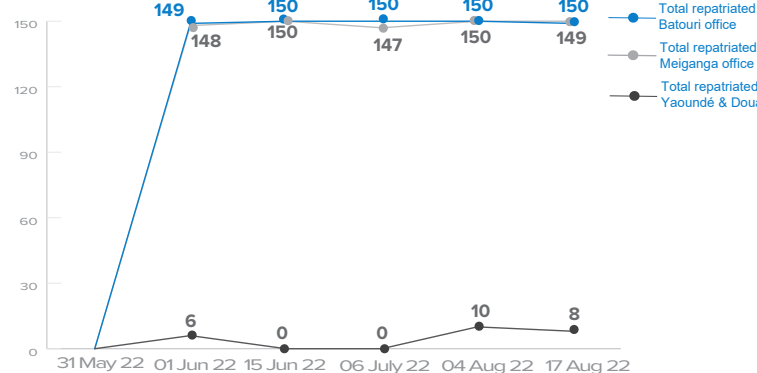

UNHCR MCO CAMEROON : Refugee voluntary repatriation exercise (as of 18 August 2022)

KEY POPULATION FIGURES

Total population repatriated since the 18 of August 2022

1,517 Individuals

496 Household

Rural Area (East Side of Cameroon): **1,493** Repatriated

Urban Area (Yaounde & Douala): **24** Repatriated

DISAGGREGATED FIGURES

of Rapatriated population per Settlement and localities

of Returnee population per area of return

of Rapatriated population per Region in Central African Republic

2022 Daily repatriation trend

Repatriated population per year

of refugee repatriated per country of origin in 2022

* Person with Specific Need;