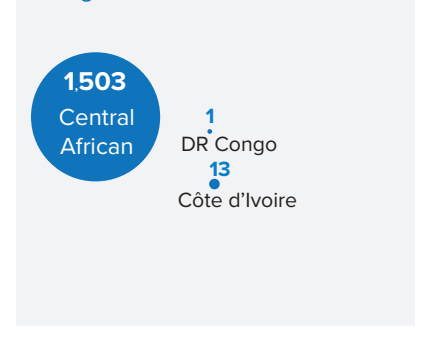

UNHCR MCO CAMEROON : Refugee voluntary repatriation exercise (as of 18 August 2022)

KEY POPULATION FIGURES

Total population repatriated since the 18 of August 2022

1,517 Individuals

496 Household

Rural Area (East Side of Cameroon): **1,493** Repatriated

Urban Area (Yaounde & Douala): **24** Repatriated

DISAGGREGATED FIGURES

of Rapatriated population per Settlement and localities

of Returnee population per area of return

of Rapatriated population per Region in Central African Republic

2022 Daily repatriation trend

Repatriated population per year

of refugee repatriated per country of origin in 2022

* Person with Specific Need;