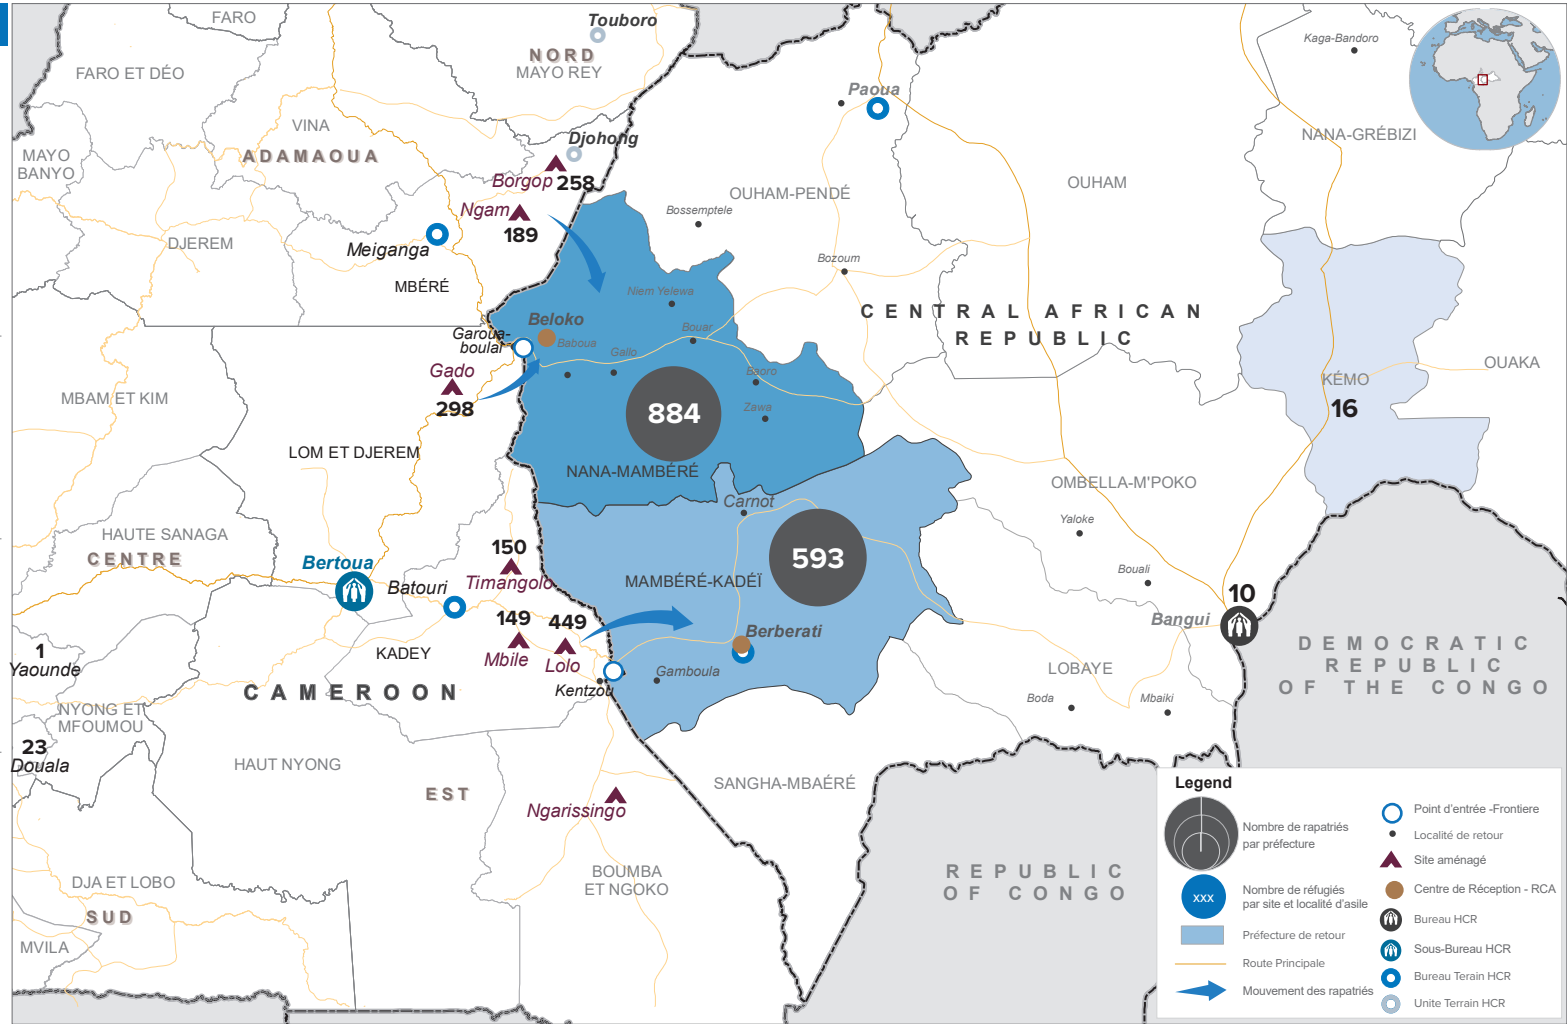

UNHCR MCO CAMEROON : Refugee voluntary repatriation exercise (as of 18 August 2022)

KEY POPULATION FIGURES

Total population repatriated since the 18 of August 2022

1,517 Individuals

496 Household

Rural Area (East Side of Cameroon): **1,493** Repatriated

Urban Area (Yaounde & Douala): **24** Repatriated

DISAGGREGATED FIGURES

of Rapatriated population per Settlement and localities

of Returnee population per area of return

of Rapatriated population per Region in Central African Republic

2022 Daily repatriation trend

Repatriated population per year

of refugee repatriated per country of origin in 2022

* Person with Specific Need;