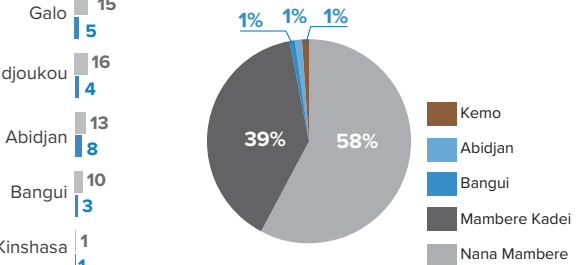

UNHCR MCO CAMEROON : Refugee voluntary repatriation exercise (as of 18 August 2022)

KEY POPULATION FIGURES

Total population repatriated since the 18 of August 2022

1,517 Individuals

496 Household

Rural Area (East Side of Cameroon): **1,493** Repatriated

Urban Area (Yaounde & Douala): **24** Repatriated

DISAGGREGATED FIGURES

of Rapatriated population per Settlement and localities

of Returnee population per area of return

of Rapatriated population per Region in Central African Republic

2022 Daily repatriation trend

Repatriated population per year

of refugee repatriated per country of origin in 2022

* Person with Specific Need;