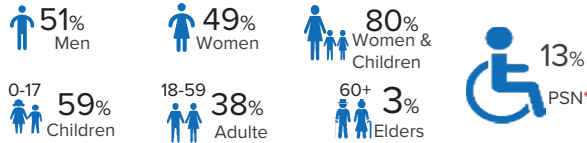

UNHCR MCO CAMEROON : Refugee voluntary repatriation exercise (as of 18 August 2022)

KEY POPULATION FIGURES

Total population repatriated since the 18 of August 2022

1,517 Individuals

496 Household

Rural Area (East Side of Cameroon): **1,493** Repatriated

Urban Area (Yaounde & Douala): **24** Repatriated

DISAGGREGATED FIGURES