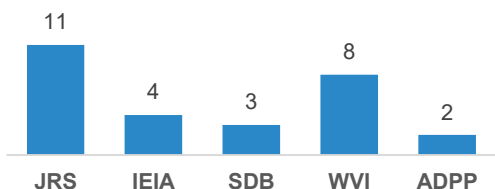

Background

Kasai Caseload

In 2017, around 35,000 Congolese refugees fled conflict and violence from Kasai region in DRC to Lunda Norte Province in Angola, leading UNHCR and the Government of Angola to declare an emergency situation. Lovua settlement was then established on Sep 2017. Since then, the 2017 Kasai refugees whose current population is 9,312 (6,479 in settlement), as they are referred to, have been granted asylum and provided with assistance and protection mainly in Lovua Refugee Settlement and other neighbouring areas within Lunda Norte. WFP provides food to refugees residing in settlement.

Regular Caseload

It comprises of 46,770 refugees, asylum-seekers and few others of concern from DRC, Guinea, Ivory Coast, Liberia, Rwanda, Sierra Leone and other countries who has been in Angola between 5-30 years. They are residing mostly in urban location. 82% of the total urban caseload reside in Luanda.

Partners Name

Partners
ADPP Angola
IGREJA Evangelica dos Irmaos (IEIA)
JESUIT REFUGEE SERVICE (JRS)
Salesianos de Dom Bosco (SDB)
WORLD VISION INTERNATIONAL (WVI)

Activities per Partners