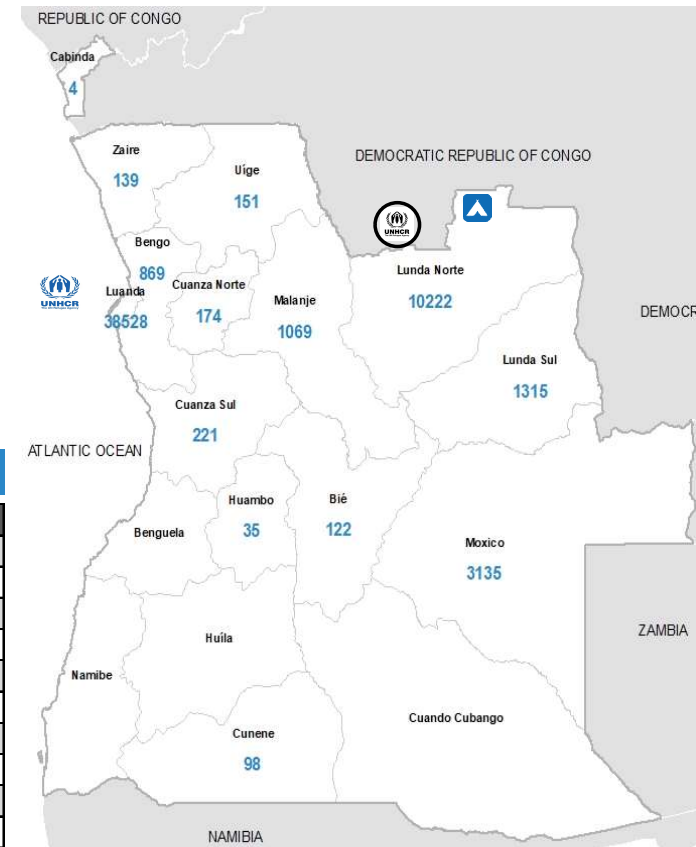

Background

Kasai Caseload

In 2017, around 35,000 Congolese refugees fled conflict and violence from Kasai region in DRC to Lunda Norte Province in Angola, leading UNHCR and the Government of Angola to declare an emergency situation. Lovua settlement was then established on Sep 2017. Since then, the 2017 Kasai refugees whose current population is 9,312 (6,479 in settlement), as they are referred to, have been granted asylum and provided with assistance and protection mainly in Lovua Refugee Settlement and other neighbouring areas within Lunda Norte. WFP provides food to refugees residing in settlement.

Regular Caseload

It comprises of 46,770 refugees, asylum-seekers and few others of concern from DRC, Guinea, Ivory Coast, Liberia, Rwanda, Sierra Leone and other countries who has been in Angola between 5-30 years. They are residing mostly in urban location. 82% of the total urban caseload reside in Luanda.

Total People of Concerns		Total Partners
56,082		5
Total Refugees	Total Asylum-Seekers	Total Others of Concern
25,598	30,282	202

Partners Activities

Activities
Camp Mgmt. & Coordination
Community Mobilization
Education
Energy
Food Security
Health
Legal Remedies & Assistance
Natural Resource & Environment
Nutrition
Reproductive Health and HIV
Sanitation and Hygiene
Self Reliance and Livelihoods
Servs for PoC w Specific Needs
SGBV Prevention and Response
Shelter and Infrastructure
Supply Chain - Logistics
Water
Child Protection

Presence of PoCs by Province

Partners by Location	Partners Name
Luanda	Dom Bosco (SDB), JRS, IEIA
Lunda Norte	JRS, ADPP Angola, IEIA, WVI