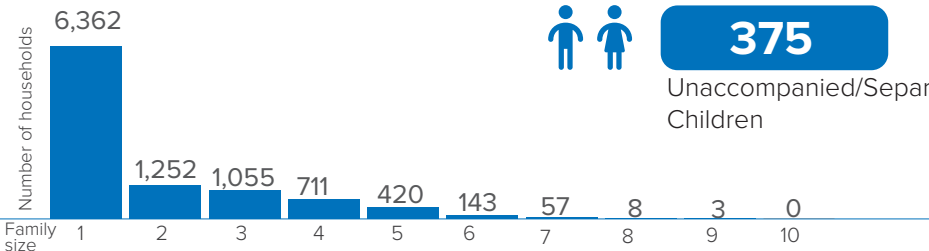

### Total Arrivals from Ethiopia

### Introduction:

In support of the Government of Sudan's response to the ongoing influx of refugees from Ethiopia's Tigray region to eastern Sudan, UNHCR, partners, and other UN agencies set up a new refugee camp in Um Rakuba-Gedaref State. First group of refugees were relocated to this site on at the end of 2020 and individual biometric registration is ongoing. The dashboard below presents the population profile for Um Rakuba camp.

### Family Size

### Top 5 Regions of Origin (Ethiopia)