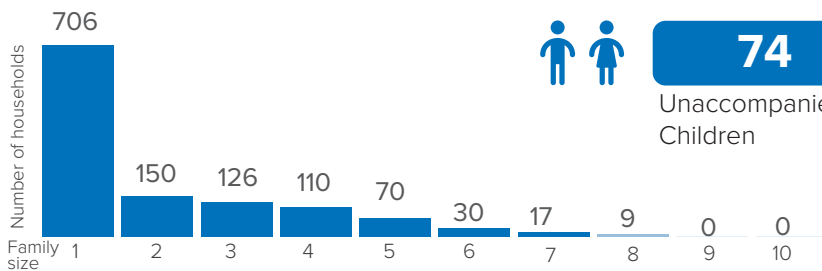

## Total Arrivals from Ethiopia

**2,553**

Individuals Registered  
Source: UNHCR, COR  
As of 31 August 2022

**1,218**

Households

## Family Size

## Introduction:

In support of the Government of Sudan's response to the ongoing influx of refugees from Ethiopia's Tigray region to eastern Sudan, UNHCR, partners, and other UN agencies set up a new refugee settlement in Babikre-Gedaref State. First group of refugees were relocated to this site 2021 and individual biometric registration is ongoing for new arrivals. The dashboard below presents the population profile for Babikre settlement

## Regions of Origin (Ethiopia)