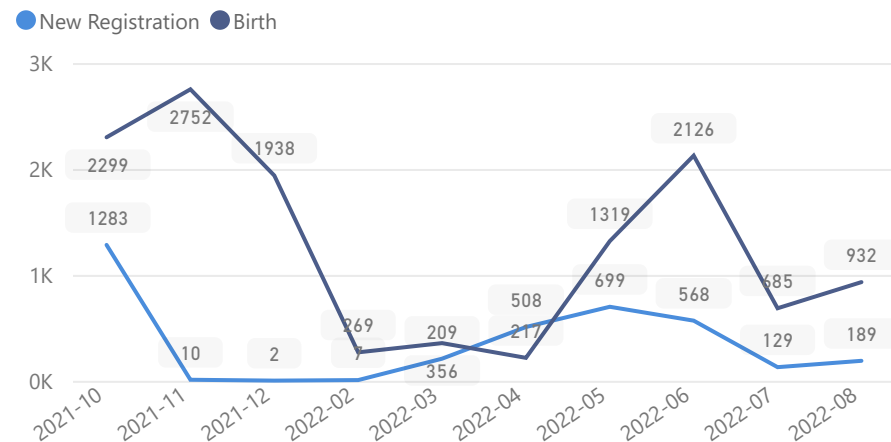

Uganda - Refugee Statistics August 2022 - Adjumani

31-August-2022

Total Population
229,765

Total Refugees
229,671

Total Households
32,693

Total Asylum-Seekers
94

Women and Children
85%
195,003

Female
53%
122,859

Country of Origin	Total
South Sudan	229,436
Sudan	242
Democratic Republic of the Congo	66

Age & Gender Breakdown

Specific Needs - Top 7
11,366 4,967

New Registration by Month

Occupation - Top 6

* Age is between 18 - 59 years for Occupation