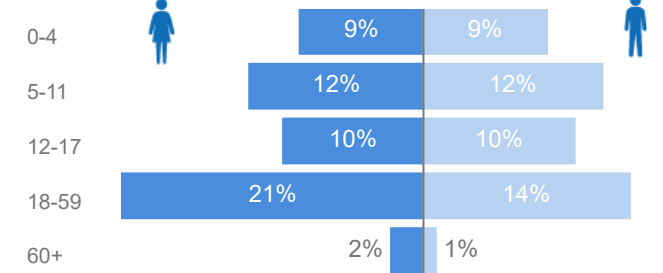

Uganda - Refugee Statistics August 2022 - Adjumani

31-August-2022

Total Population
229,765

Total Refugees
229,671

Total Households
32,693

Total Asylum-Seekers
94

Women and Children
85%
195,003

Female
53%
122,859

Elderly
3%
7,093

Youth 15-24
25%
58,333

Zones

Level3	HHs	Individuals
Nyumanzi	5,361	45,554
Pagrinya	6,670	38,057
Ayilo I	3,028	29,856
Maaji II	2,837	17,711
Ayilo II	2,140	16,223
Maaji III	2,767	15,796
Boroli I	1,613	10,221
Alere	846	8,418
Agojo	1,800	8,160
Mirieyi	1,046	8,123
Baratuku	959	7,206
Olua I	657	5,320
Mungula I	737	5,260
Boroli II	859	4,983
Olua II	538	4,040

Country of Origin	Total
South Sudan	229,436
Sudan	242
Democratic Republic of the Congo	66

Age & Gender Breakdown

Specific Needs - Top 7
11,366 4,967

New Registration by Month

Occupation - Top 6

* Age is between 18 - 59 years for Occupation