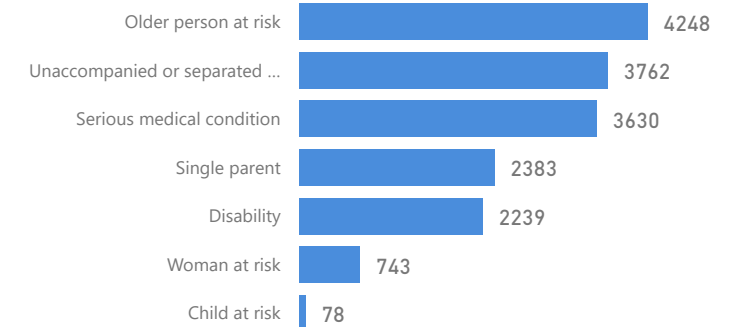

Uganda - Refugee Statistics August 2022 - Adjumani

31-August-2022

Total Population
229,765

Total Refugees
229,671

Total Households
32,693

Total Asylum-Seekers
94

Women and Children
85%
195,003

Female
53%
122,859

Elderly
3%
7,093

Youth 15-24
25%
58,333

Zones

Level3	HHs	Individuals
Nyumanzi	5,361	45,554
Pagrinya	6,670	38,057
Ayilo I	3,028	29,856
Maaji II	2,837	17,711
Ayilo II	2,140	16,223
Maaji III	2,767	15,796
Boroli I	1,613	10,221
Alere	846	8,418
Agojo	1,800	8,160
Mirieyi	1,046	8,123
Baratuku	959	7,206
Olua I	657	5,320
Mungula I	737	5,260
Boroli II	859	4,983
Olua II	538	4,040

Country of Origin	Total
South Sudan	229,436
Sudan	242
Democratic Republic of the Congo	66

Age & Gender Breakdown

Specific Needs - Top 7
11,366 4,967

New Registration by Month

Occupation - Top 6

* Age is between 18 - 59 years for Occupation