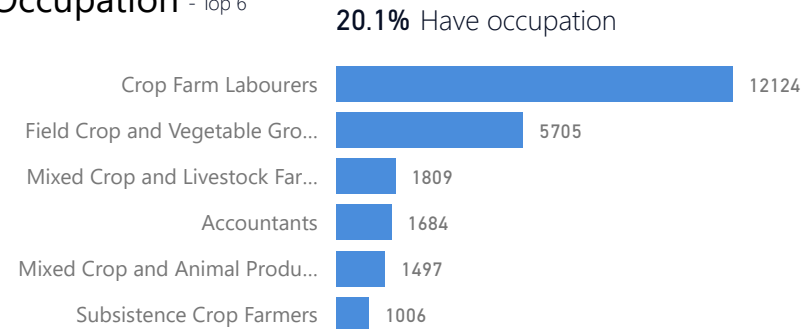

Country of Origin	Total
South Sudan	229,436
Sudan	242
Democratic Republic of the Congo	66

Age & Gender Breakdown

Specific Needs - Top 7
11,366 4,967

New Registration by Month

Occupation - Top 6

* Age is between 18 - 59 years for Occupation