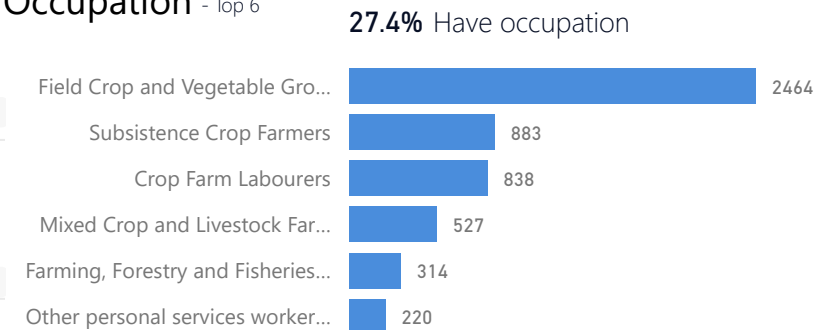

Elderly
3%
1,726

Youth 15-24
21%
13,230

Zones

Level3	HHs	Individuals
Zone I	5,774	25,054
Zone li	5,178	23,191
Zone lii	2,827	11,290
Zone lv	835	2,003
Zone Vii	1	4
Zone A	1	1
Zone Vi	1	1

Country of Origin

Country of Origin	Total
South Sudan	59,448
Democratic Republic of the Congo	2,068
Sudan	23
Central African Republic	1
Ethiopia	1
Rwanda	1
Senegal	1
United Republic of Tanzania	1

Age & Gender Breakdown

Specific Needs

New Registration by Month

Occupation - Top 6

* Age is between 18 - 59 years for Occupation

Assistance Status