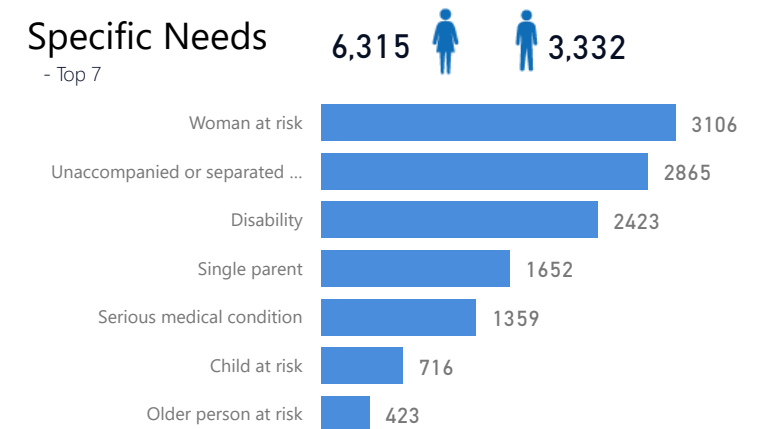

Uganda - Refugee Statistics August 2022 - Imvepi

31-August-2022

Total Population
61,544

Total Refugees
61,537

Total Households
14,617

Total Asylum-Seekers
7

Women and Children
85%
52,549

Female
53%
32,806

Elderly
3%
1,726

Youth 15-24
21%
13,230

Zones

Level3	HHs	Individuals
Zone I	5,774	25,054
Zone li	5,178	23,191
Zone lii	2,827	11,290
Zone lv	835	2,003
Zone Vii	1	4
Zone A	1	1
Zone Vi	1	1

Country of Origin

Country of Origin	Total
South Sudan	59,448
Democratic Republic of the Congo	2,068
Sudan	23
Central African Republic	1
Ethiopia	1
Rwanda	1
Senegal	1
United Republic of Tanzania	1

Age & Gender Breakdown

Specific Needs

New Registration by Month

Occupation - Top 6

* Age is between 18 - 59 years for Occupation

Assistance Status