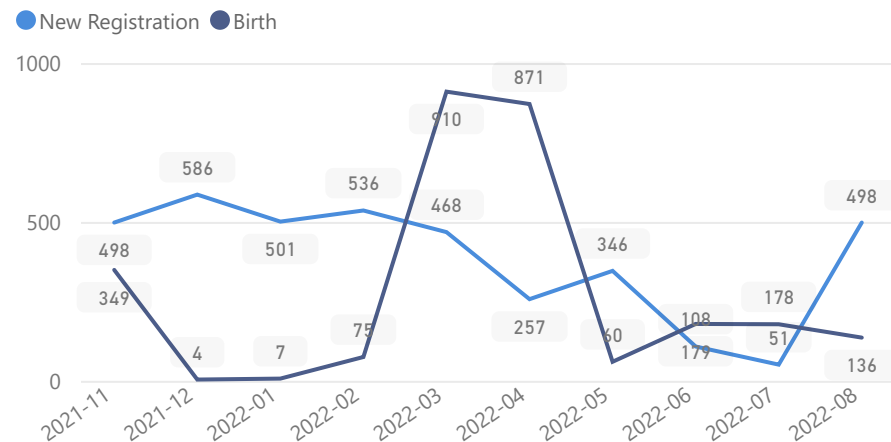

Uganda - Refugee Statistics August 2022 - Imvepi

31-August-2022

Total Population
61,544

Total Refugees
61,537

Total Households
14,617

Total Asylum-Seekers
7

Women and Children
85%
52,549

Female
53%
32,806

Elderly
3%
1,726

Youth 15-24
21%
13,230

Zones

Level3	HHs	Individuals
Zone I	5,774	25,054
Zone li	5,178	23,191
Zone lii	2,827	11,290
Zone lv	835	2,003
Zone Vii	1	4
Zone A	1	1
Zone Vi	1	1

Country of Origin

Country of Origin	Total
South Sudan	59,448
Democratic Republic of the Congo	2,068
Sudan	23
Central African Republic	1
Ethiopia	1
Rwanda	1
Senegal	1
United Republic of Tanzania	1

Age & Gender Breakdown

Specific Needs

New Registration by Month

Occupation - Top 6

* Age is between 18 - 59 years for Occupation

Assistance Status