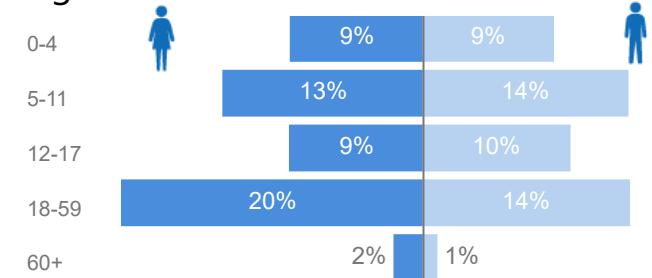

Uganda - Refugee Statistics August 2022 - Imvepi

31-August-2022

Total Population
61,544

Total Refugees
61,537

Total Households
14,617

Total Asylum-Seekers
7

Women and Children
85%
52,549

Female
53%
32,806

Elderly
3%
1,726

Youth 15-24
21%
13,230

Zones

Level3	HHs	Individuals
Zone I	5,774	25,054
Zone li	5,178	23,191
Zone lii	2,827	11,290
Zone lv	835	2,003
Zone Vii	1	4
Zone A	1	1
Zone Vi	1	1

Country of Origin

Country of Origin	Total
South Sudan	59,448
Democratic Republic of the Congo	2,068
Sudan	23
Central African Republic	1
Ethiopia	1
Rwanda	1
Senegal	1
United Republic of Tanzania	1

Age & Gender Breakdown

Specific Needs

New Registration by Month

Occupation - Top 6

* Age is between 18 - 59 years for Occupation

Assistance Status