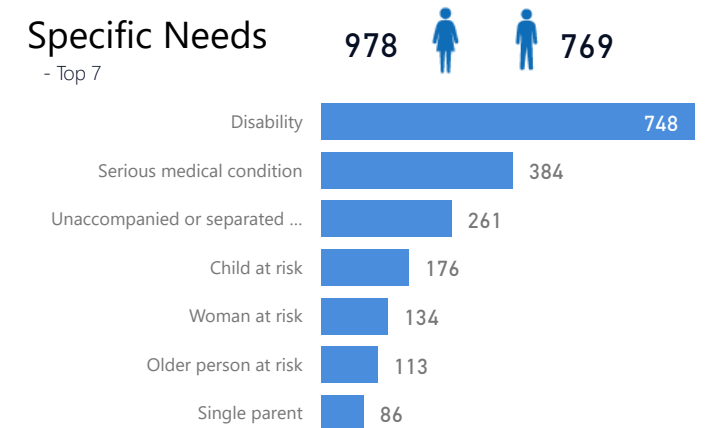

Country of Origin

Country of Origin	Total
Somalia	49,585
Democratic Republic of the Congo	27,361
Eritrea	25,500
South Sudan	5,986
Burundi	5,398
Ethiopia	4,511
Rwanda	2,327
Sudan	2,196
Pakistan	247
Türkiye	85

Age & Gender Breakdown

Specific Needs

- Top 7

New Registration by Month

Occupation - Top 6

5.2% Have occupation

* Age is between 18 - 59 years for Occupation

Assistance Status