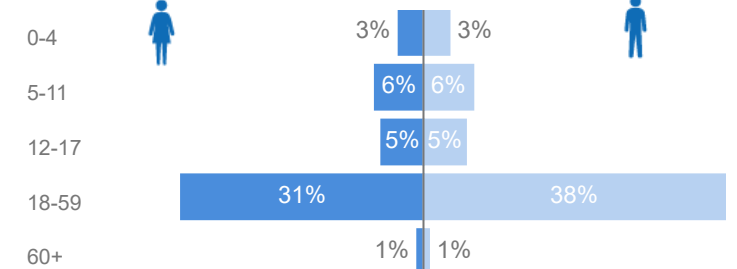

Uganda - Refugee Statistics August 2022 - Kampala

31-August-2022

Total Population
123,403

Total Refugees
93,114

Total Households
72,762

Total Asylum-Seekers
30,289

 Women and Children
61%
75,411

 Female
46%
56,930

 Elderly
1%
1,825

 Youth 15-24
27%
32,716

Zones

Level3	HHs	Individuals
Kampala Central	34,028	46,884
Makindye Division	21,912	43,007
Rubaga Division	13,075	25,552
Nakawa	912	2,266
Kawempe Div	1,043	1,666
Kawempe Division	453	1,381
Makerere University	193	275
Zone li	244	272
Ssabagabo-Makindye	59	191

Age & Gender Breakdown

Specific Needs

- Top 7

New Registration by Month

Occupation - Top 6

5.2% Have occupation

* Age is between 18 - 59 years for Occupation

Assistance Status