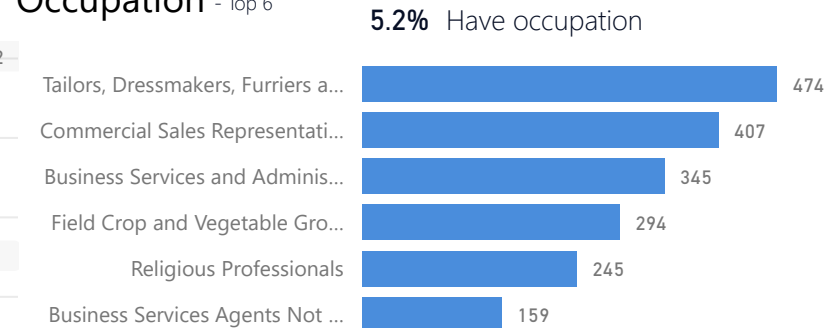

Age & Gender Breakdown

Specific Needs

- Top 7

New Registration by Month

Occupation - Top 6

5.2% Have occupation

* Age is between 18 - 59 years for Occupation

Assistance Status