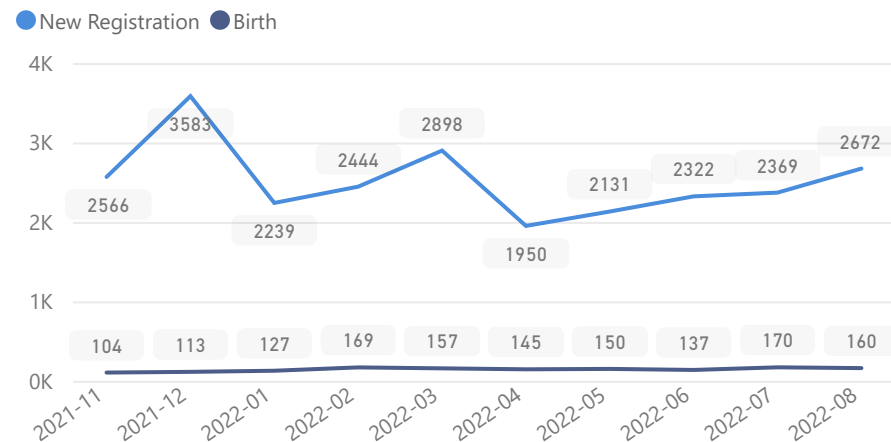

Country of Origin

Country of Origin	Total
Somalia	49,585
Democratic Republic of the Congo	27,361
Eritrea	25,500
South Sudan	5,986
Burundi	5,398
Ethiopia	4,511
Rwanda	2,327
Sudan	2,196
Pakistan	247
Türkiye	85

Age & Gender Breakdown

Specific Needs

- Top 7

New Registration by Month

Occupation - Top 6

5.2% Have occupation

* Age is between 18 - 59 years for Occupation

Assistance Status