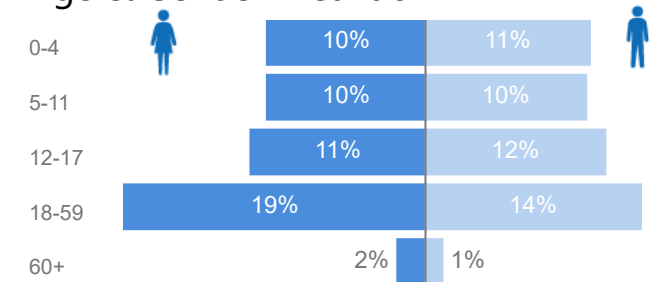

# Uganda - Refugee Statistics August 2022 - Lobule

31-August-2022

Total Population  
**5.870**

Total Refugees  
**5,870**

Total Households  
**956**

Total Asylum-Seekers  
**0**

## Age & Gender Breakdown

Women and Children  
**85%**  
4,995

Female  
**53%**  
3,094

Elderly  
**3%**  
170

Youth 15-24  
**27%**  
1,599