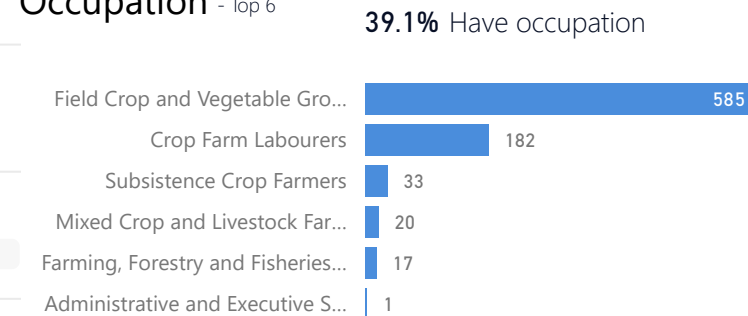

Occupation - Top 6