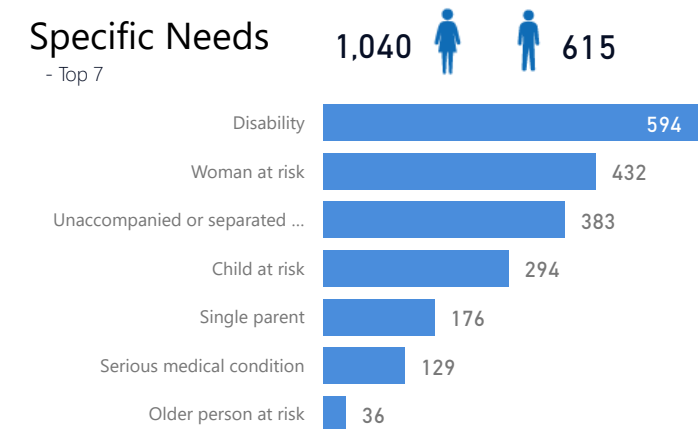

Specific Needs