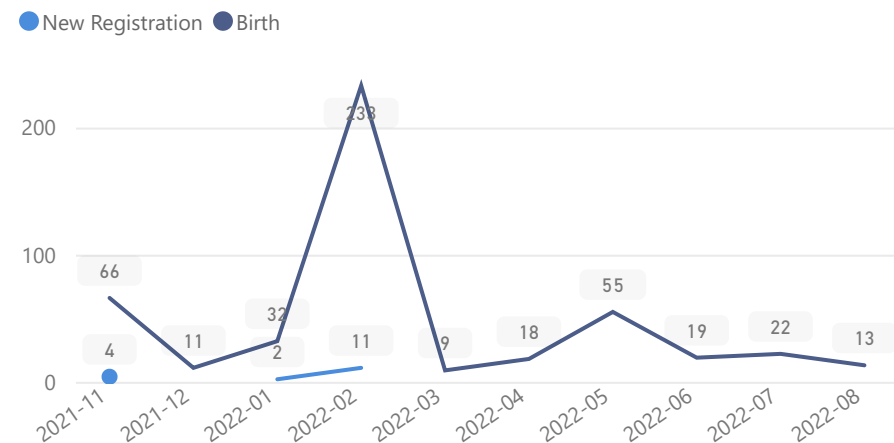

New Registration by Month