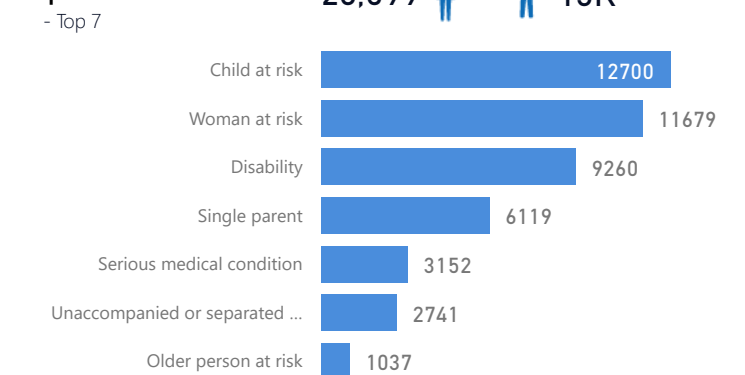

Specific Needs