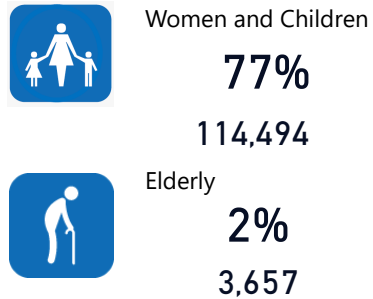

# Uganda - Refugee Statistics August 2022 - Nakivale

31-August-2022

Total Population  
**148,318**

Total Refugees  
**146,215**

Total Households  
**41,711**

Total Asylum-Seekers  
**2,103**

## Assistance Status

\* Age is between 18 - 59 years for Occupation