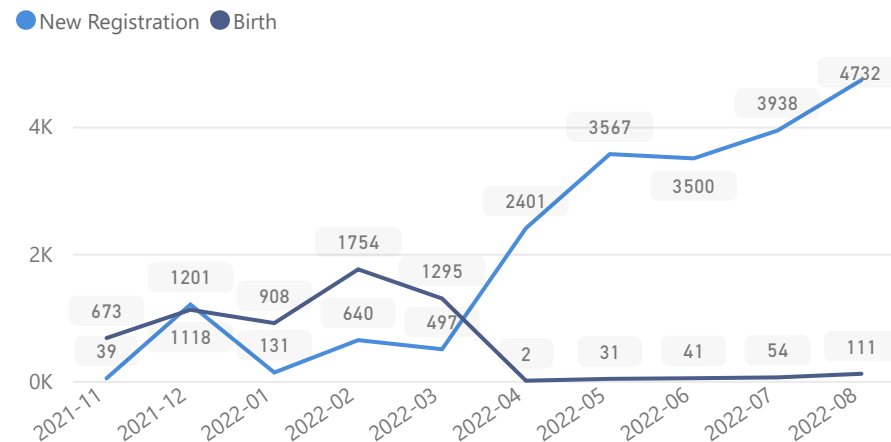

New Registration by Month