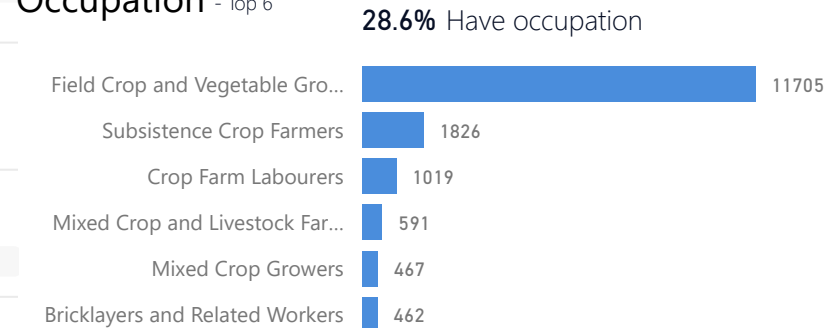

Occupation - Top 6

Assistance Status