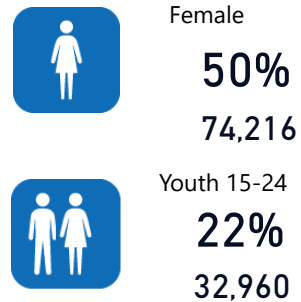

# Uganda - Refugee Statistics August 2022 - Nakivale

31-August-2022

Total Population  
**148,318**

Total Refugees  
**146,215**

Total Households  
**41,711**

Total Asylum-Seekers  
**2,103**

## Zones

Level3	HHs	Individuals
Base Camp	17,613	66,707
Rubondo	18,280	57,612
Juru	5,358	22,787
Makindye Division	130	381
Kampala Central	122	368

## Assistance Status

\* Age is between 18 - 59 years for Occupation