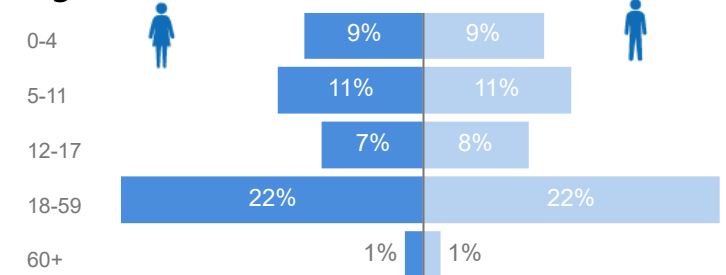

Age & Gender Breakdown