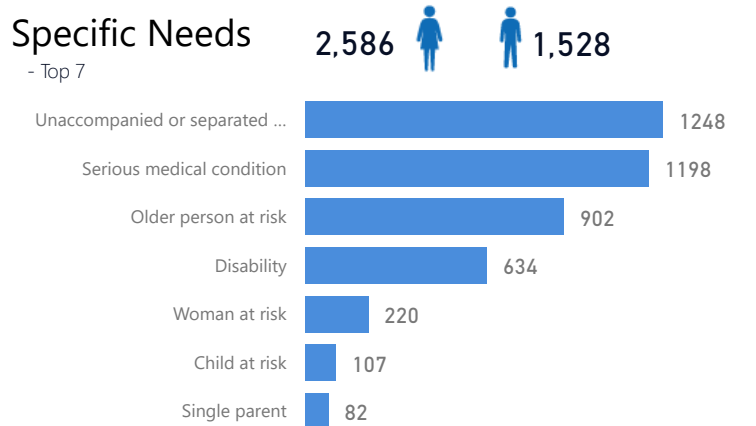

Total Asylum-Seekers

21

Zones

Level3	HHs	Individuals
Zone 6	3,520	15,747
Zone 5B	4,048	14,351
Zone 7	2,940	11,605
Zone 5A	2,050	8,678
Zone 4	2,177	7,975

Age & Gender Breakdown

Women and Children

84%

64,138

Elderly

2%

1,639

Female

50%

38,541

Youth 15-24

24%

18,485

Country of Origin

Country of Origin	Total
South Sudan	75,967
Sudan	291
Democratic Republic of the Congo	70

Specific Needs

- Top 7

New Registration by Month

Occupation - Top 5

20.3% Have occupation

* Age is between 18 - 59 years for Occupation

Assistance Status