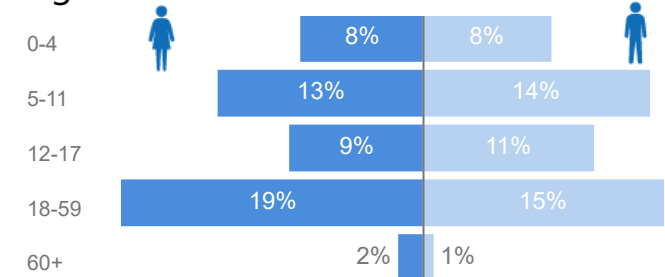

Uganda - Refugee Statistics August 2022 - Palabek

31-August-2022

Total Population

76,328

Total Households

19,662

Total Refugees

76,307

Total Asylum-Seekers

21

Zones

Level3	HHs	Individuals
Zone 6	3,520	15,747
Zone 5B	4,048	14,351
Zone 7	2,940	11,605
Zone 5A	2,050	8,678
Zone 4	2,177	7,975

Age & Gender Breakdown

Women and Children

84%

64,138

Elderly

2%

1,639

Female

50%

38,541

Youth 15-24

24%