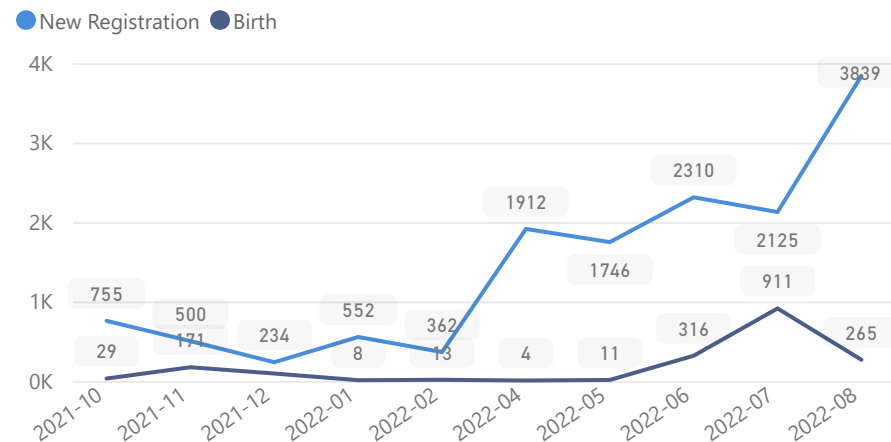

Total Asylum-Seekers

21

Zones

Level3	HHs	Individuals
Zone 6	3,520	15,747
Zone 5B	4,048	14,351
Zone 7	2,940	11,605
Zone 5A	2,050	8,678
Zone 4	2,177	7,975

Age & Gender Breakdown

Women and Children

84%

64,138

Elderly

2%

1,639

Female

50%

38,541

Youth 15-24

24%

18,485

Country of Origin

Country of Origin	Total
South Sudan	75,967
Sudan	291
Democratic Republic of the Congo	70

Specific Needs

- Top 7

New Registration by Month

Occupation - Top 5

20.3% Have occupation

* Age is between 18 - 59 years for Occupation

Assistance Status