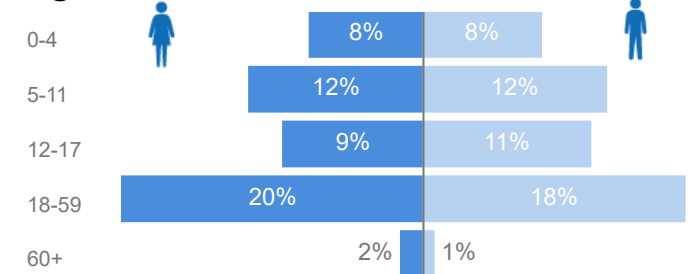

Uganda - Refugee Statistics August 2022 - Rhino

31-August-2022

Total Population
142,013

Total Households
30,943

Total Refugees
142,005

Total Asylum-Seekers
8

Women and Children
82%
116,177

Elderly
2%
3,103

Female
50%
71,682

Youth 15-24
27%
37,904

Zones

Level3	HHs	Individuals
Zone Vii	11,489	45,246
Zone Vi	6,311	27,503
Zone Ii	4,328	19,038
Zone I	2,761	16,568
Zone V	2,051	14,668

Country of Origin

Country of Origin	Total
South Sudan	135,809
Democratic Republic of the Congo	5,277
Sudan	837
Rwanda	42
Central African Republic	12
Burundi	10
Eritrea	10
Kenya	8
Congo, Republic of the	4
Ethiopia	2
Côte d'Ivoire	1
Senegal	1

Age & Gender Breakdown

Specific Needs

New Registration by Month

Occupation - Top 5

* Age is between 18 - 59 years for Occupation

Assistance Status