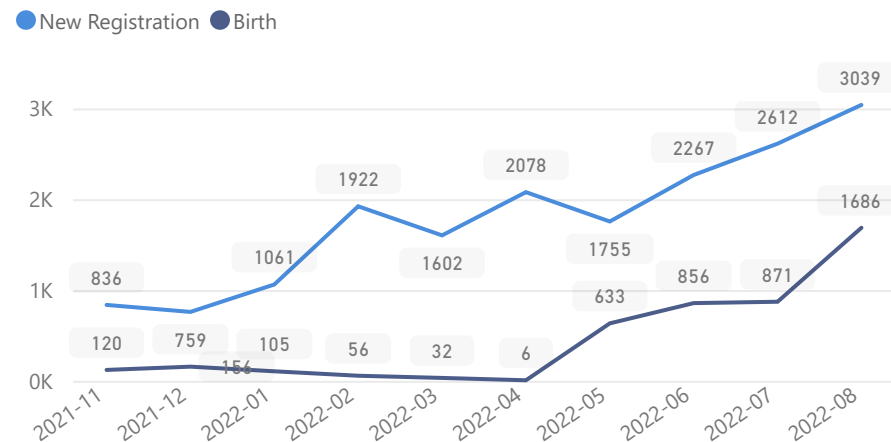

Uganda - Refugee Statistics August 2022 - Rhino

31-August-2022

Total Population
142,013

Total Households
30,943

Total Refugees
142,005

Total Asylum-Seekers
8

Women and Children
82%
116,177

Elderly
2%
3,103

Female
50%
71,682

Youth 15-24
27%
37,904

Zones

Level3	HHs	Individuals
Zone Vii	11,489	45,246
Zone Vi	6,311	27,503
Zone Ii	4,328	19,038
Zone I	2,761	16,568
Zone V	2,051	14,668

Country of Origin

Country of Origin	Total
South Sudan	135,809
Democratic Republic of the Congo	5,277
Sudan	837
Rwanda	42
Central African Republic	12
Burundi	10
Eritrea	10
Kenya	8
Congo, Republic of the	4
Ethiopia	2
Côte d'Ivoire	1
Senegal	1

Age & Gender Breakdown

Specific Needs

New Registration by Month

Occupation - Top 5

* Age is between 18 - 59 years for Occupation

Assistance Status