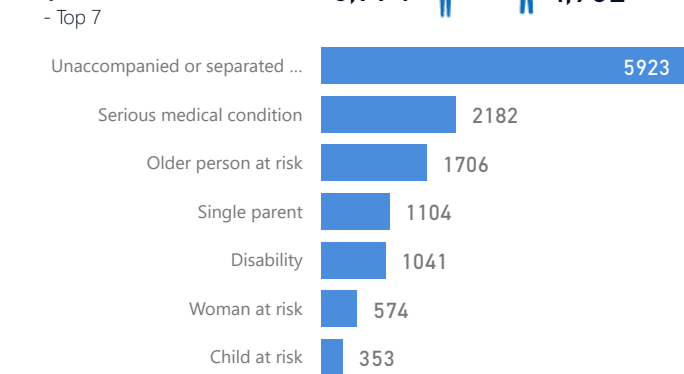

Uganda - Refugee Statistics August 2022 - Rhino

31-August-2022

Total Population
142,013

Total Households
30,943

Total Refugees
142,005

Total Asylum-Seekers
8

Women and Children
82%
116,177

Elderly
2%
3,103

Female
50%
71,682

Youth 15-24
27%
37,904

Zones

Level3	HHs	Individuals
Zone Vii	11,489	45,246
Zone Vi	6,311	27,503
Zone Ii	4,328	19,038
Zone I	2,761	16,568
Zone V	2,051	14,668

Country of Origin

Country of Origin	Total
South Sudan	135,809
Democratic Republic of the Congo	5,277
Sudan	837
Rwanda	42
Central African Republic	12
Burundi	10
Eritrea	10
Kenya	8
Congo, Republic of the	4
Ethiopia	2
Côte d'Ivoire	1
Senegal	1

Age & Gender Breakdown

Specific Needs

New Registration by Month

Occupation - Top 5

* Age is between 18 - 59 years for Occupation

Assistance Status