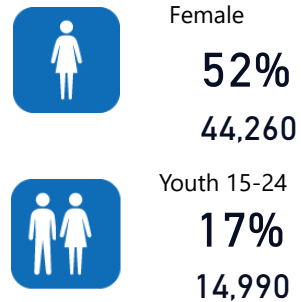

Uganda - Refugee Statistics August 2022 - Rwamwanja

31-August-2022

Total Population
85,729

Total Refugees
84,498

Total Households
20,188

Total Asylum-Seekers
1,231

Zones

Level3	HHs	Individuals
Kyempango	7,837	30,401
Kaihora	2,230	10,906
Mahani	2,287	9,838
Nkoma	1,733	8,019
Base Camp	1,848	8,003

Country of Origin

Country of Origin	Total
Democratic Republic of the Congo	85,186
Rwanda	346
South Sudan	124
Burundi	47
Somalia	10
Kenya	7
Central African Republic	2
Eritrea	2
United Republic of Tanzania	2
Congo, Republic of the	1
Ethiopia	1
Senegal	1

Age & Gender Breakdown

Specific Needs

New Registration by Month

Occupation - Top 5

* Age is between 18 - 59 years for Occupation

Assistance Status