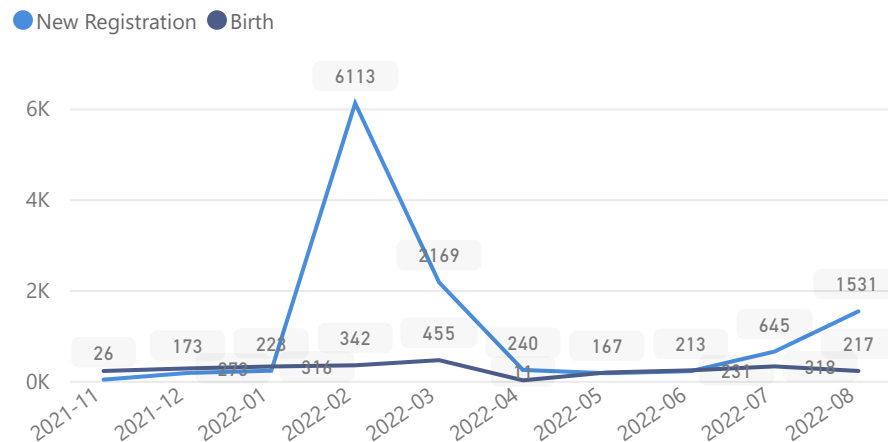

Uganda - Refugee Statistics August 2022 - Rwamwanja

31-August-2022

Total Population
85,729

Total Refugees
84,498

Total Households
20,188

Total Asylum-Seekers
1,231

Zones

Level3	HHs	Individuals
Kyempango	7,837	30,401
Kaihora	2,230	10,906
Mahani	2,287	9,838
Nkoma	1,733	8,019
Base Camp	1,848	8,003

Country of Origin

Country of Origin	Total
Democratic Republic of the Congo	85,186
Rwanda	346
South Sudan	124
Burundi	47
Somalia	10
Kenya	7
Central African Republic	2
Eritrea	2
United Republic of Tanzania	2
Congo, Republic of the	1
Ethiopia	1
Senegal	1

Age & Gender Breakdown

Specific Needs

New Registration by Month

Occupation - Top 5

* Age is between 18 - 59 years for Occupation

Assistance Status