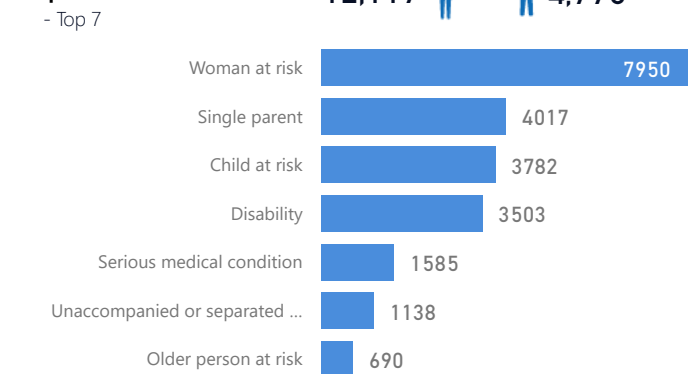

Uganda - Refugee Statistics August 2022 - Rwamwanja

31-August-2022

Total Population
85,729

Total Refugees
84,498

Total Households
20,188

Total Asylum-Seekers
1,231

Zones

Level3	HHs	Individuals
Kyempango	7,837	30,401
Kaihora	2,230	10,906
Mahani	2,287	9,838
Nkoma	1,733	8,019
Base Camp	1,848	8,003

Country of Origin

Country of Origin	Total
Democratic Republic of the Congo	85,186
Rwanda	346
South Sudan	124
Burundi	47
Somalia	10
Kenya	7
Central African Republic	2
Eritrea	2
United Republic of Tanzania	2
Congo, Republic of the	1
Ethiopia	1
Senegal	1

Age & Gender Breakdown

Specific Needs

New Registration by Month

Occupation - Top 5

* Age is between 18 - 59 years for Occupation

Assistance Status