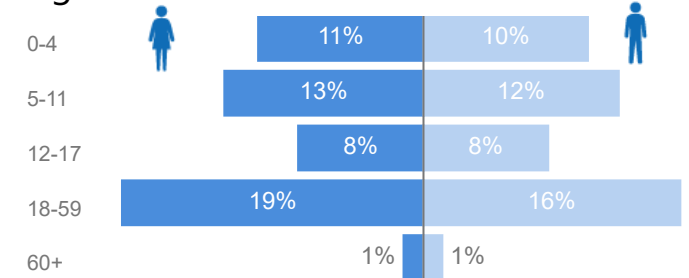

Uganda - Refugee Statistics August 2022 - Rwamwanja

31-August-2022

Total Population
85,729

Total Refugees
84,498

Total Households
20,188

Total Asylum-Seekers
1,231

Zones

Level3	HHs	Individuals
Kyempango	7,837	30,401
Kaihora	2,230	10,906
Mahani	2,287	9,838
Nkoma	1,733	8,019
Base Camp	1,848	8,003

Country of Origin

Country of Origin	Total
Democratic Republic of the Congo	85,186
Rwanda	346
South Sudan	124
Burundi	47
Somalia	10
Kenya	7
Central African Republic	2
Eritrea	2
United Republic of Tanzania	2
Congo, Republic of the	1
Ethiopia	1
Senegal	1

Age & Gender Breakdown

Specific Needs

New Registration by Month

Occupation - Top 5

* Age is between 18 - 59 years for Occupation

Assistance Status