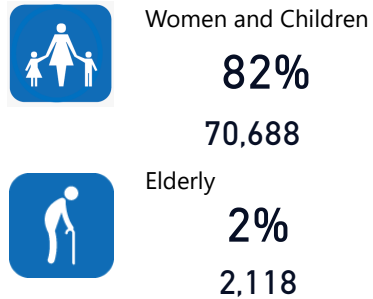

Uganda - Refugee Statistics August 2022 - Rwamwanja

31-August-2022

Total Population
85,729

Total Refugees
84,498

Total Households
20,188

Total Asylum-Seekers
1,231

Zones

Level3	HHs	Individuals
Kyempango	7,837	30,401
Kaihora	2,230	10,906
Mahani	2,287	9,838
Nkoma	1,733	8,019
Base Camp	1,848	8,003

Country of Origin

Country of Origin	Total
Democratic Republic of the Congo	85,186
Rwanda	346
South Sudan	124
Burundi	47
Somalia	10
Kenya	7
Central African Republic	2
Eritrea	2
United Republic of Tanzania	2
Congo, Republic of the	1
Ethiopia	1
Senegal	1

Age & Gender Breakdown

Specific Needs

New Registration by Month

Occupation - Top 5

* Age is between 18 - 59 years for Occupation

Assistance Status