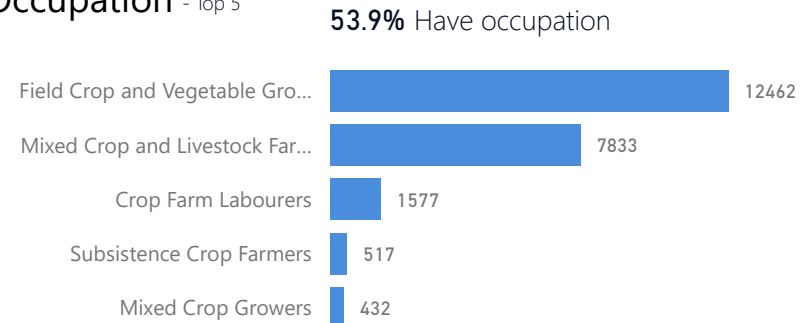

Country of Origin

Country of Origin	Total
Democratic Republic of the Congo	85,186
Rwanda	346
South Sudan	124
Burundi	47
Somalia	10
Kenya	7
Central African Republic	2
Eritrea	2
United Republic of Tanzania	2
Congo, Republic of the	1
Ethiopia	1
Senegal	1

Age & Gender Breakdown

Specific Needs

New Registration by Month

Occupation - Top 5

* Age is between 18 - 59 years for Occupation

Assistance Status