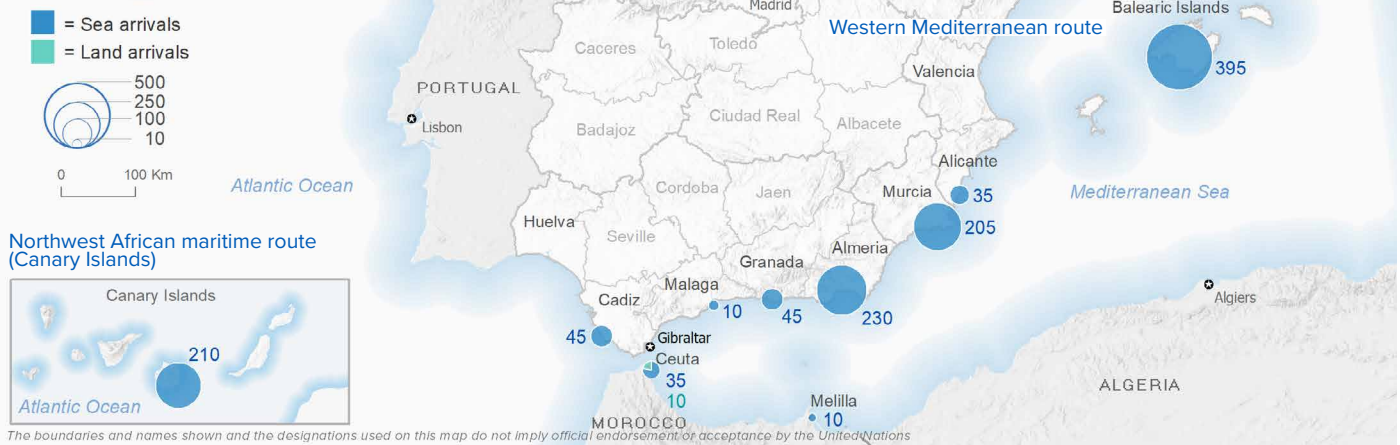

SPAIN Weekly snapshot - Week 36 (5 - 11 Sep 2022)

The charts below are based on figures from the Ministry of Interior and UNHCR estimates. All figures are provisional and subject to change

Refugees & migrants: sea and land arrivals in week 36¹

Arrivals in Spain

Western Mediterranean

Northwest African maritime (Canary Islands)

Arrivals in Spain during the last five weeks¹

Arrivals in Spain by route during the last six months²

Arrivals in Spain per month²