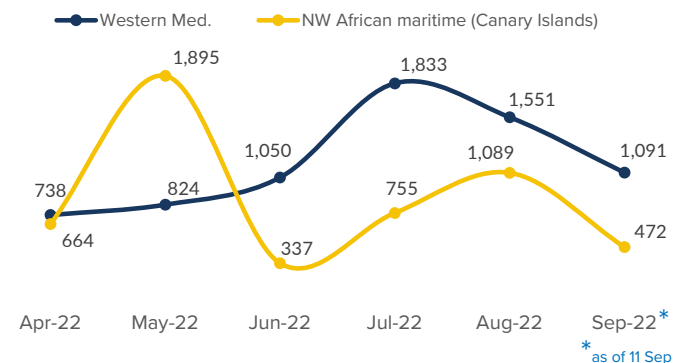

SPAIN Weekly snapshot - Week 36 (5 - 11 Sep 2022)

The charts below are based on figures from the Ministry of Interior and UNHCR estimates. All figures are provisional and subject to change

Refugees & migrants: sea and land arrivals in week 36¹

Arrivals in Spain

Western Mediterranean

Northwest African maritime (Canary Islands)

Arrivals in Spain during the last five weeks¹

Arrivals in Spain by route during the last six months²

Arrivals in Spain per month²