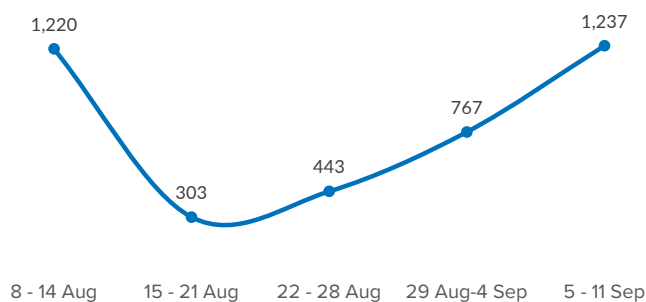

SPAIN Weekly snapshot - Week 36 (5 - 11 Sep 2022)

The charts below are based on figures from the Ministry of Interior and UNHCR estimates. All figures are provisional and subject to change

Refugees & migrants: sea and land arrivals in week 36¹

Arrivals in Spain

Western Mediterranean

Northwest African maritime (Canary Islands)

Arrivals in Spain during the last five weeks¹

Arrivals in Spain by route during the last six months²

Arrivals in Spain per month²