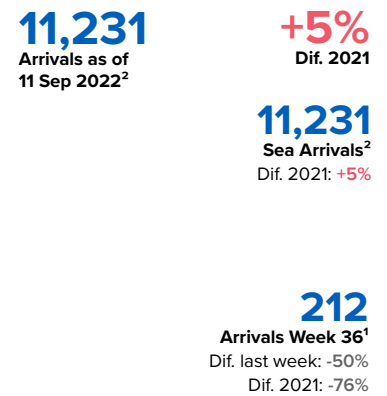

SPAIN Weekly snapshot - Week 36 (5 - 11 Sep 2022)

The charts below are based on figures from the Ministry of Interior and UNHCR estimates. All figures are provisional and subject to change

Refugees & migrants: sea and land arrivals in week 36¹

Arrivals in Spain

Western Mediterranean

Northwest African maritime (Canary Islands)

Arrivals in Spain during the last five weeks¹

Arrivals in Spain by route during the last six months²

Arrivals in Spain per month²