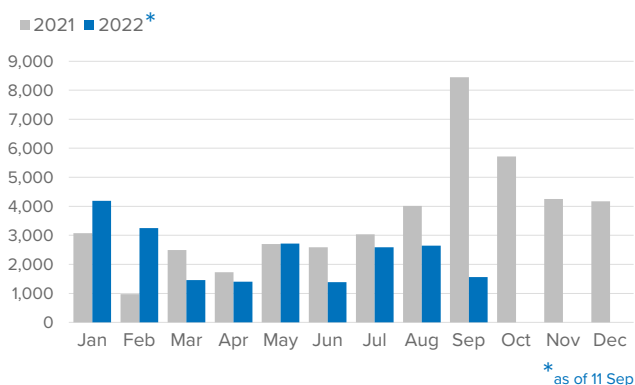

SPAIN Weekly snapshot - Week 36 (5 - 11 Sep 2022)

The charts below are based on figures from the Ministry of Interior and UNHCR estimates. All figures are provisional and subject to change

Refugees & migrants: sea and land arrivals in week 36¹

Arrivals in Spain

Western Mediterranean

Northwest African maritime (Canary Islands)

Arrivals in Spain during the last five weeks¹

Arrivals in Spain by route during the last six months²

Arrivals in Spain per month²