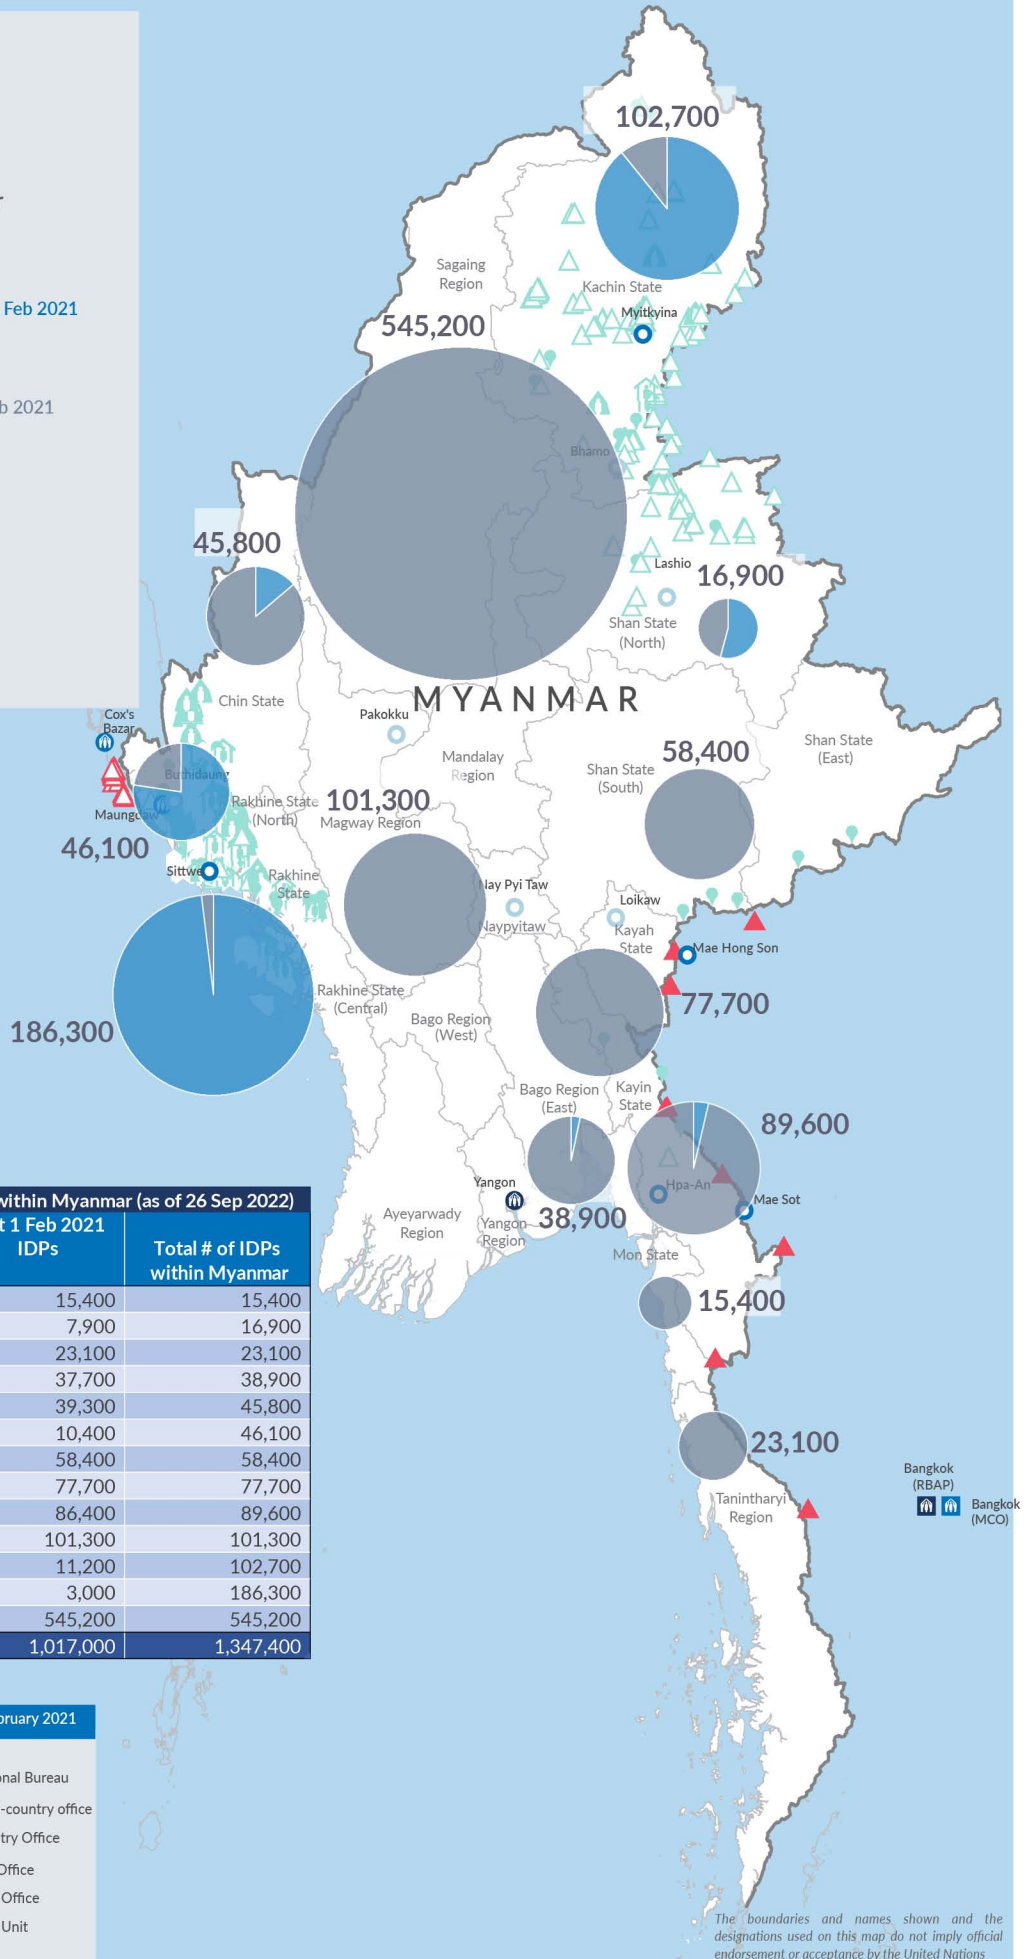

Key figures

Estimated # of IDPs → 1,017,000
 Estimated # of displaced to neighbouring countries → 47,600

Estimated displacement figures by Month

*51,800 persons are displaced by armed conflict in neighbouring Kayah State while 6,600 persons are displaced by inter-EAO conflict between SSPP and RCSS
 **Number may fluctuate in Sagaing Region due to the uncertain situation and difficulties in accessing precise figures
 ***Estimates by UNHCR
 ****Range of figures was used while data collection was in progress

Estimated internal displacement within Myanmar since 1 February 2021 (rounded to the nearest hundred)

Estimated displacement to neighbouring countries since 1 February 2021, who remain displaced (rounded to the nearest hundred)

The boundaries and names shown and the designations used on this map do not imply official endorsement or acceptance by the United Nations

Key figures

1,347,400

Estimated total IDPs within Myanmar

330,400
 Estimated # of IDPs displaced prior to 1 Feb 2021
 (As of 30 June, 2022)

1,017,000
 Estimated # of IDPs displaced post 1 Feb 2021
 (As of 26 Sep, 2022)

 Prior to 1 Feb 2021

 Post 1 Feb 2021

Estimated internal displacement within Myanmar Pre+Post 1 February 2021
 (rounded to the nearest hundred)