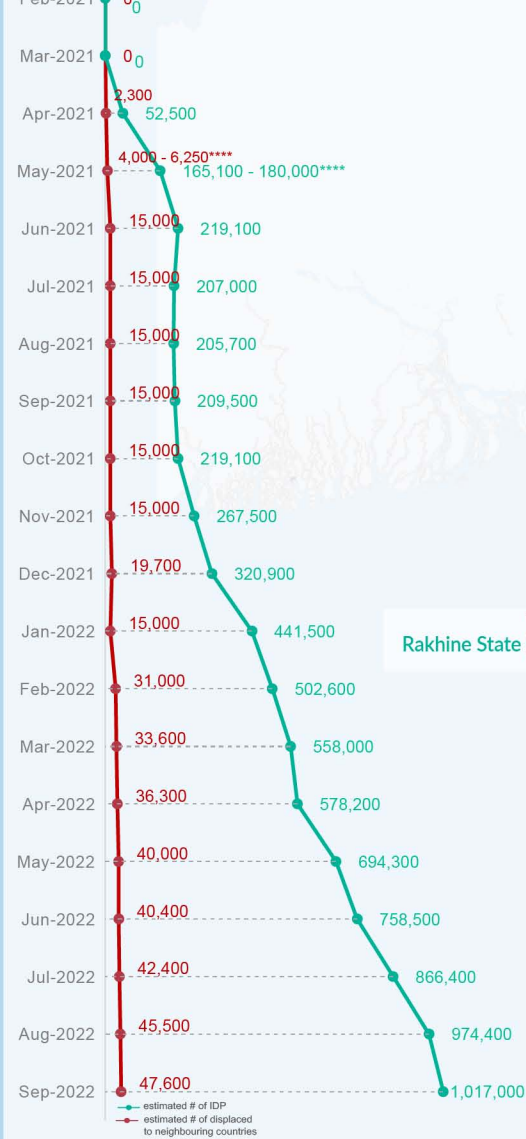

Key figures

Estimated # of IDPs → 1,017,000
 Estimated # of displaced to neighbouring countries → 47,600

Estimated displacement figures by Month

*51,800 persons are displaced by armed conflict in neighbouring Kayah State while 6,600 persons are displaced by inter-EAO conflict between SSPP and RCSS
 **Number may fluctuate in Sagaing Region due to the uncertain situation and difficulties in accessing precise figures
 ***Estimates by UNHCR
 ****Range of figures was used while data collection was in progress

Estimated internal displacement within Myanmar since 1 February 2021 (rounded to the nearest hundred)

Estimated displacement to neighbouring countries since 1 February 2021, who remain displaced (rounded to the nearest hundred)

The boundaries and names shown and the designations used on this map do not imply official endorsement or acceptance by the United Nations

Key figures

1,347,400

Estimated total IDPs within Myanmar

330,400
 Estimated # of IDPs displaced prior to 1 Feb 2021
 (As of 30 June, 2022)

1,017,000
 Estimated # of IDPs displaced post 1 Feb 2021
 (As of 26 Sep, 2022)

 Prior to 1 Feb 2021

 Post 1 Feb 2021

Estimated internal displacement within Myanmar Pre+Post 1 February 2021
 (rounded to the nearest hundred)