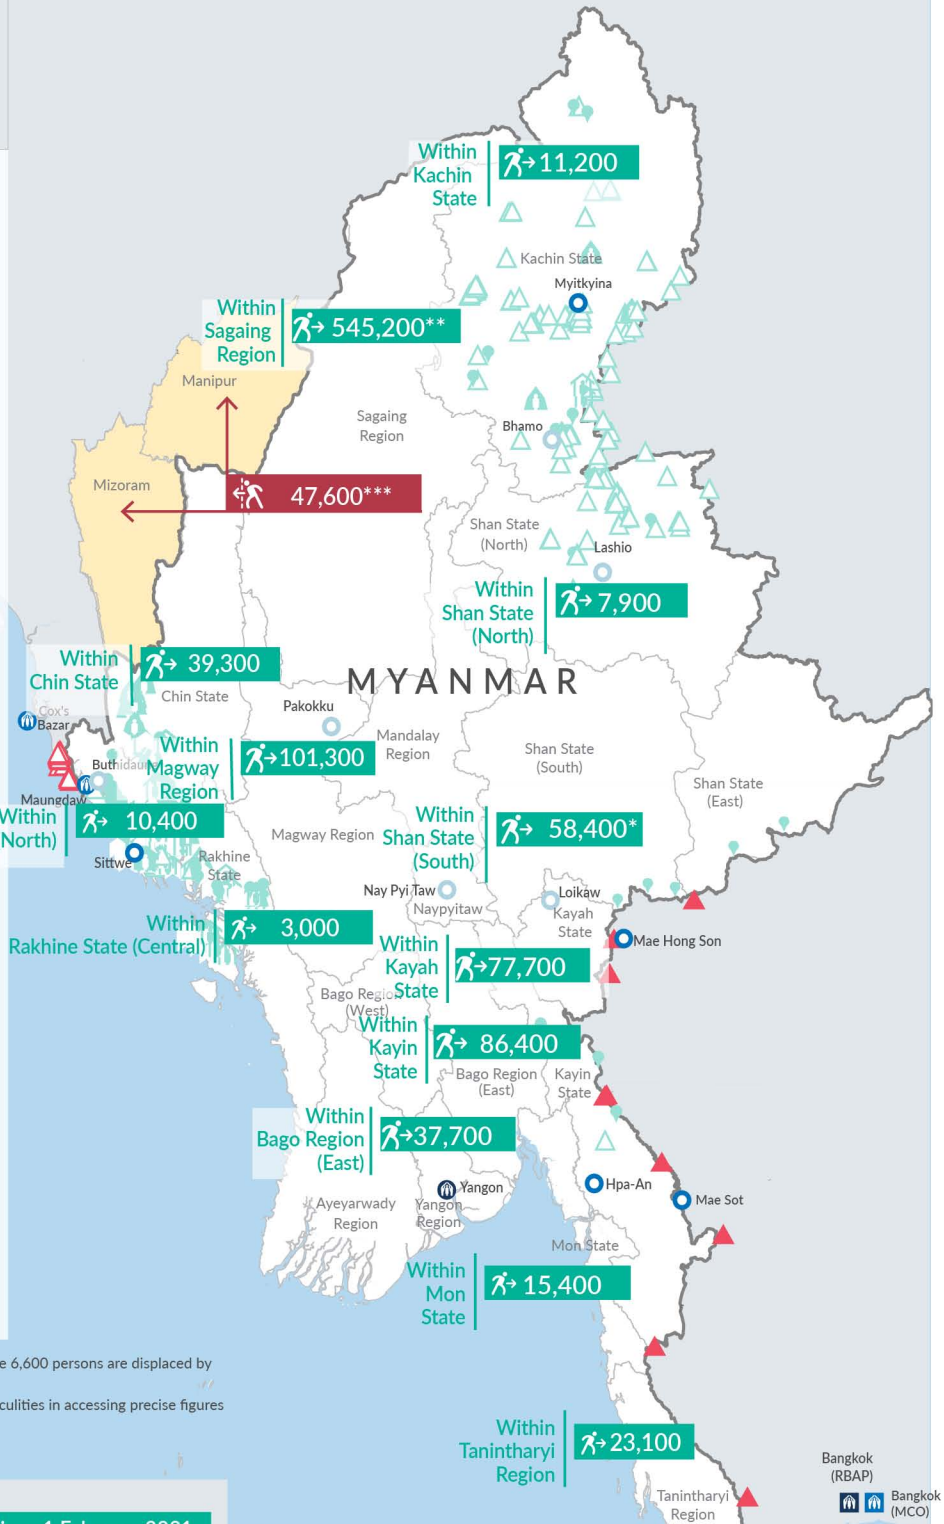

Key figures

Estimated # of IDPs → 1,017,000
 Estimated # of displaced to neighbouring countries → 47,600

Estimated displacement figures by Month

*51,800 persons are displaced by armed conflict in neighbouring Kayah State while 6,600 persons are displaced by inter-EAO conflict between SSPP and RCSS
 **Number may fluctuate in Sagaing Region due to the uncertain situation and difficulties in accessing precise figures
 ***Estimates by UNHCR
 ****Range of figures was used while data collection was in progress

Estimated internal displacement within Myanmar since 1 February 2021 (rounded to the nearest hundred)

Estimated displacement to neighbouring countries since 1 February 2021, who remain displaced (rounded to the nearest hundred)

The boundaries and names shown and the designations used on this map do not imply official endorsement or acceptance by the United Nations

Key figures

1,347,400

Estimated total IDPs within Myanmar

330,400
 Estimated # of IDPs displaced prior to 1 Feb 2021
 (As of 30 June, 2022)

1,017,000
 Estimated # of IDPs displaced post 1 Feb 2021
 (As of 26 Sep, 2022)

 Prior to 1 Feb 2021

 Post 1 Feb 2021

Estimated internal displacement within Myanmar Pre+Post 1 February 2021
 (rounded to the nearest hundred)