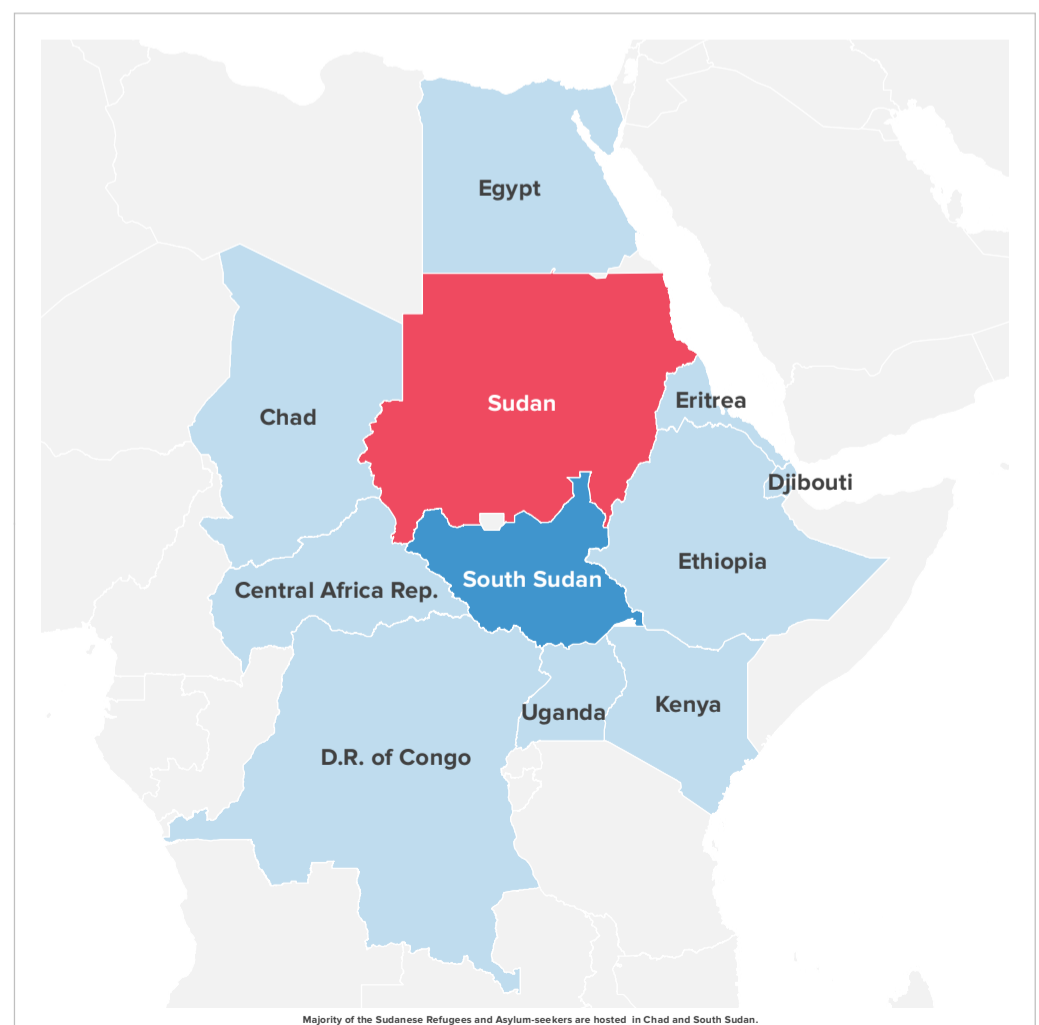

REFUGEES AND ASYLUM-SEEKERS

HOST COUNTRIES

Majority of the Sudanese Refugees and Asylum-seekers are hosted in Chad and South Sudan.