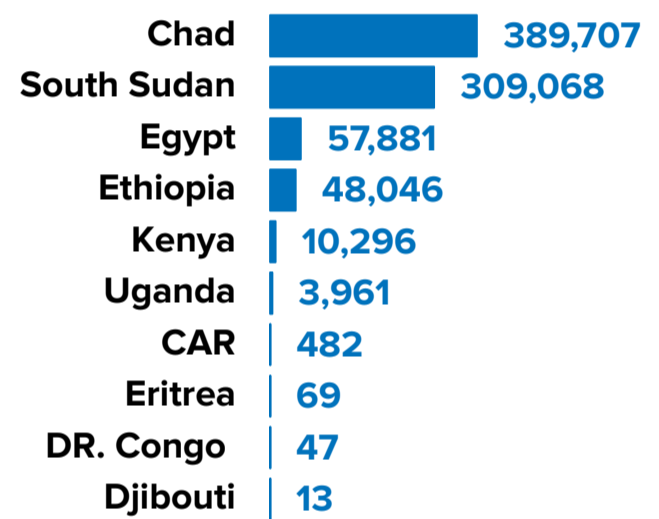

REFUGEES AND ASYLUM-SEEKERS

HOST COUNTRIES

Majority of the Sudanese Refugees and Asylum-seekers are hosted in Chad and South Sudan.