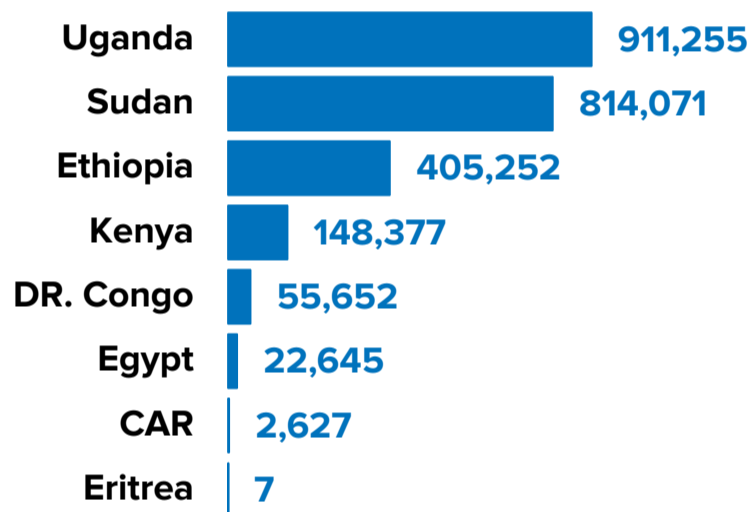

9.12M

POPULATION FORCIBLY DISPLACED

3.18M

REFUGEES & ASYLUM-SEEKERS

5.94M

INTERNALLY DISPLACED

By the end of August 2022, a total of 9.12 million people remain displaced within and from South Sudan and Sudan. This includes 2.36 million refugees from South Sudan and a further 819,570 refugees from Sudan, as well as 2.23 million internally displaced persons (IDPs) in South Sudan and 3.71 million IDPs in Sudan.

SOUTH SUDAN

2.36M

South Sudanese refugees and asylum-seekers

2.23M

Internally displaced persons in South Sudan

SUDAN

819,570

Sudanese refugees and asylum-seekers

3.71M

Internally displaced persons in Sudan

REFUGEES AND ASYLUM-SEEKERS

HOST COUNTRIES