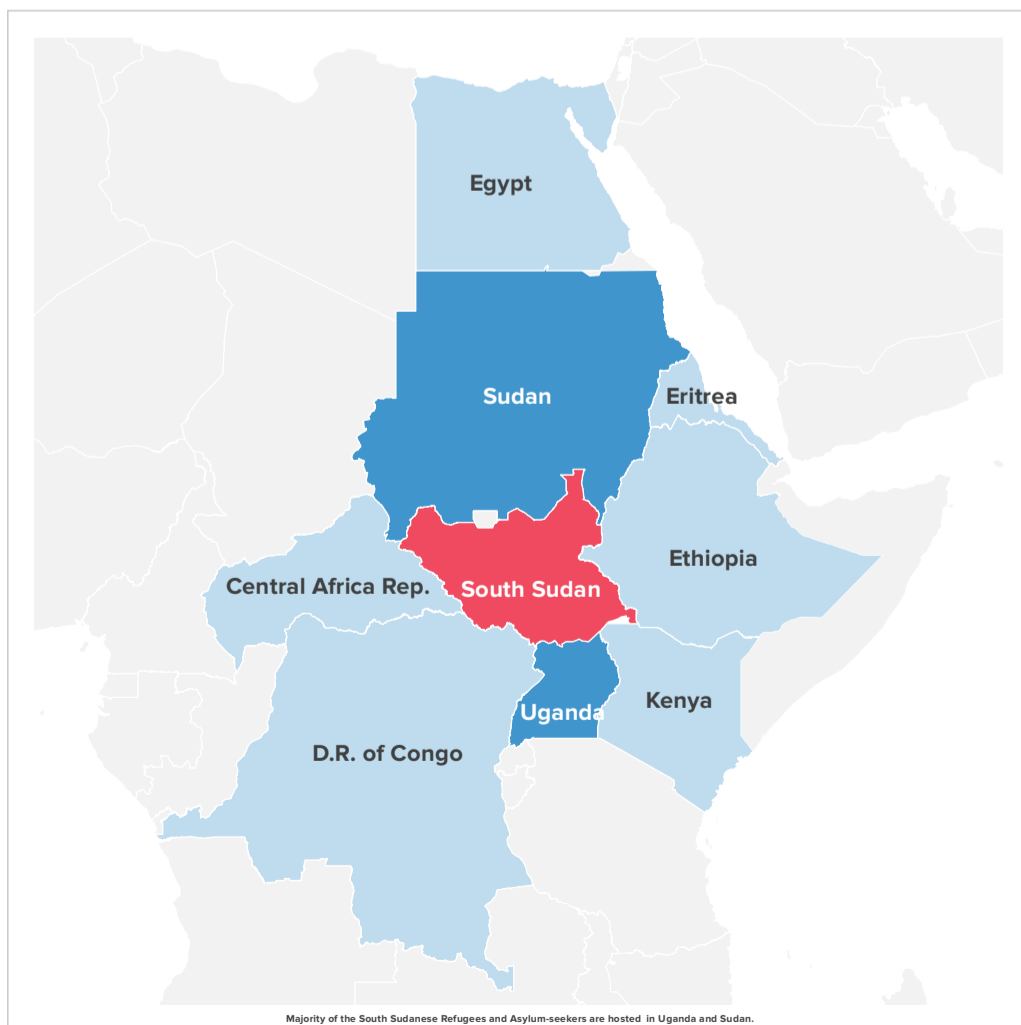

REFUGEES AND ASYLUM-SEEKERS

HOST COUNTRIES

Majority of the Sudanese Refugees and Asylum-seekers are hosted in Chad and South Sudan.