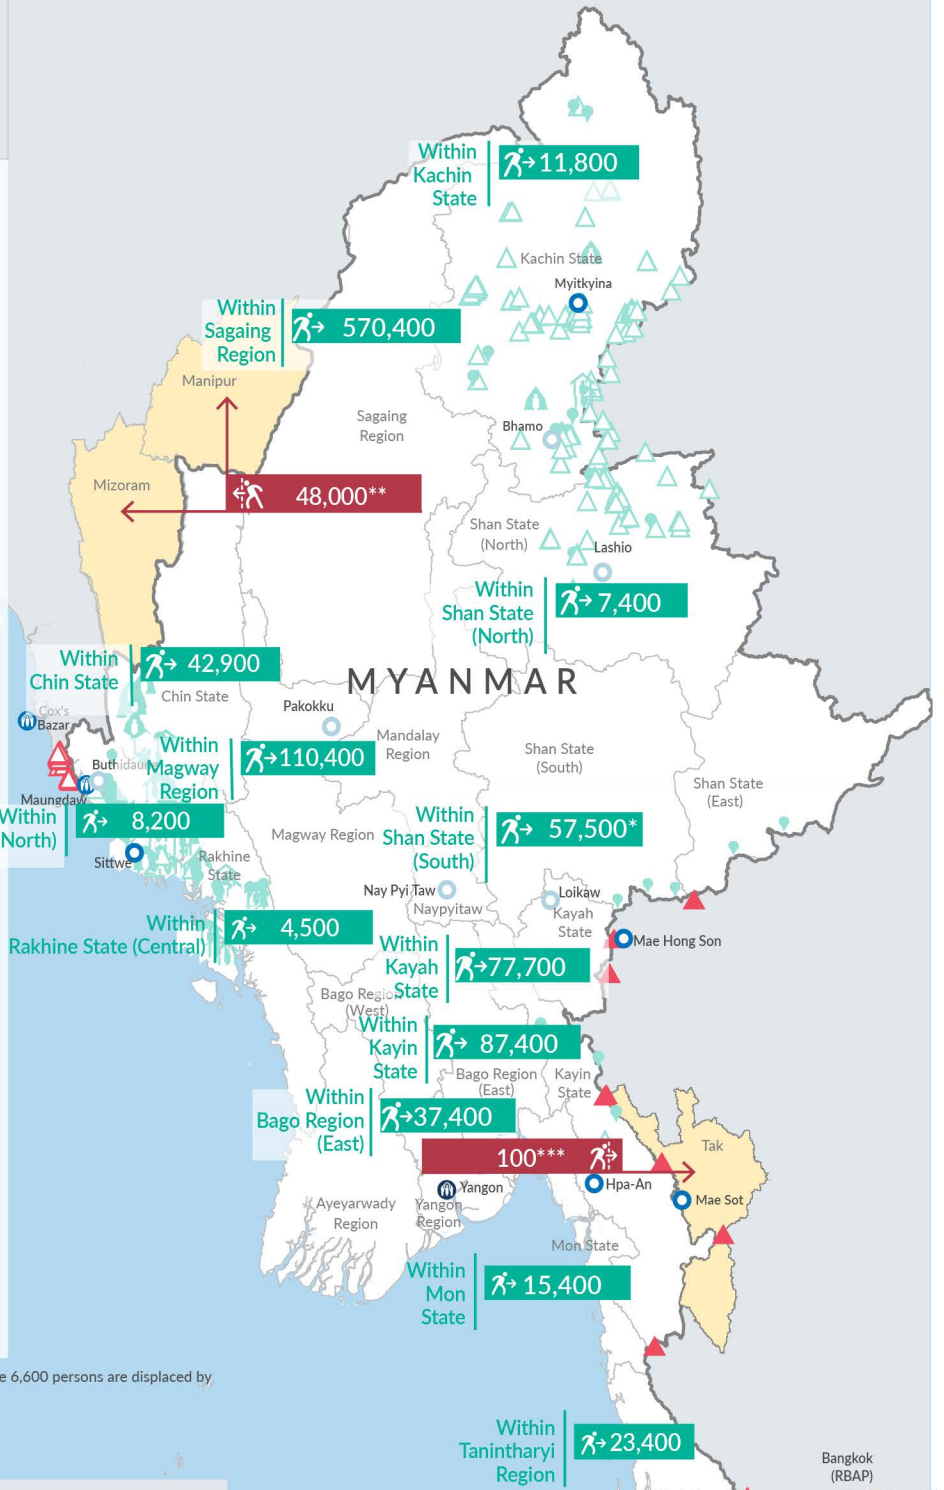

Key figures

Estimated # of IDPs → 1,055,100
 Estimated # of displaced to neighbouring countries → 48,100

Source : UN in Myanmar

Estimated displacement figures by Month

*50,900 persons are displaced by armed conflict in neighbouring Kayah State while 6,600 persons are displaced by inter-EAO conflict between SSPP and RCSS

**UN Estimates

***Estimates by Tak Border Command Center (TBCC)

****Range of figures was used while data collection was in progress

Estimated internal displacement within Myanmar since 1 February 2021 (rounded to the nearest hundred)

The boundaries and names shown on this map do not imply official endorsement or acceptance by the United Nations

Key figures

1,385,500

Estimated total IDPs within Myanmar

330,400
 Estimated # of IDPs displaced prior to 1 Feb 2021
 (As of 30 June, 2022)

1,055,100
 Estimated # of IDPs displaced post 1 Feb 2021
 (As of 10 Oct, 2022)

Source : UN in Myanmar

Estimated internal displacement within Myanmar Pre+Post 1 February 2021 (rounded to the nearest hundred)