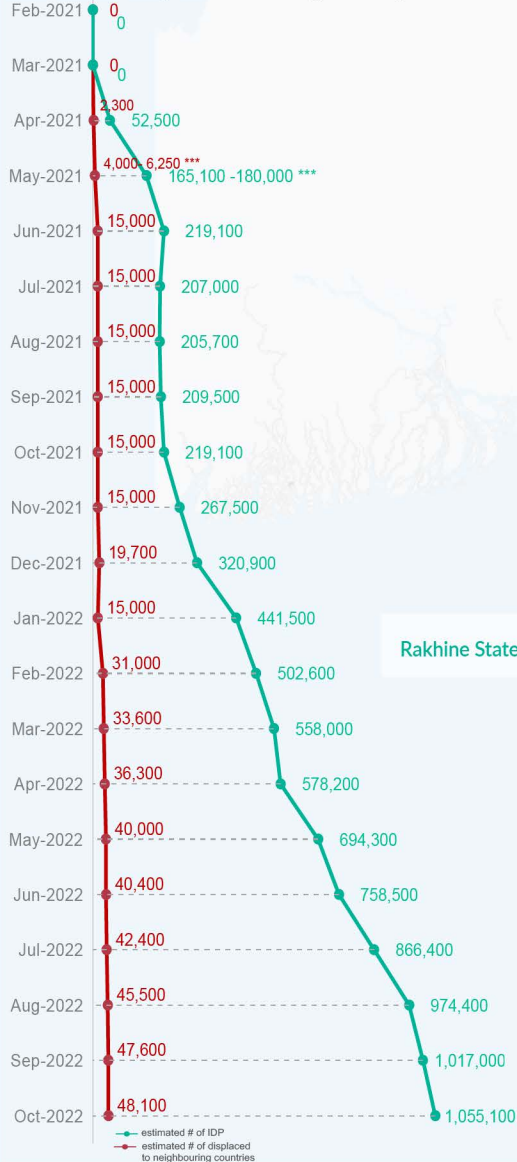

Key figures

Estimated # of IDPs → 1,055,100
 Estimated # of displaced to neighbouring countries → 48,100

Source : UN in Myanmar

Estimated displacement figures by Month

*50,900 persons are displaced by armed conflict in neighbouring Kayah State while 6,600 persons are displaced by inter-EAO conflict between SSPP and RCSS

**UN Estimates

***Estimates by Tak Border Command Center (TBCC)

****Range of figures was used while data collection was in progress

Estimated internal displacement within Myanmar since 1 February 2021 (rounded to the nearest hundred)

Estimated displacement to neighbouring countries since 1 February 2021, who remain displaced (rounded to the nearest hundred)

- IDP unplanned settlement (pre-1 Feb 2021)
- IDP Center (pre-1 Feb 2021)
- IDP spontaneous location (pre-1 Feb 2021)
- IDP planned settlement (pre-1 Feb 2021)
- Temporary shelter for displaced people from Myanmar
- Refugee, planned settlement
- States/Provinces with new arrivals
- UNHCR Regional Bureau
- UNHCR Multi-country office
- UNHCR Country Office
- UNHCR Sub-Office
- UNHCR Field Office
- UNHCR Field Unit
- International boundaries

The boundaries and names shown on this map do not imply official endorsement or acceptance by the United Nations

Key figures

1,385,500

Estimated total IDPs within Myanmar

330,400
 Estimated # of IDPs displaced prior to 1 Feb 2021
 (As of 30 June, 2022)