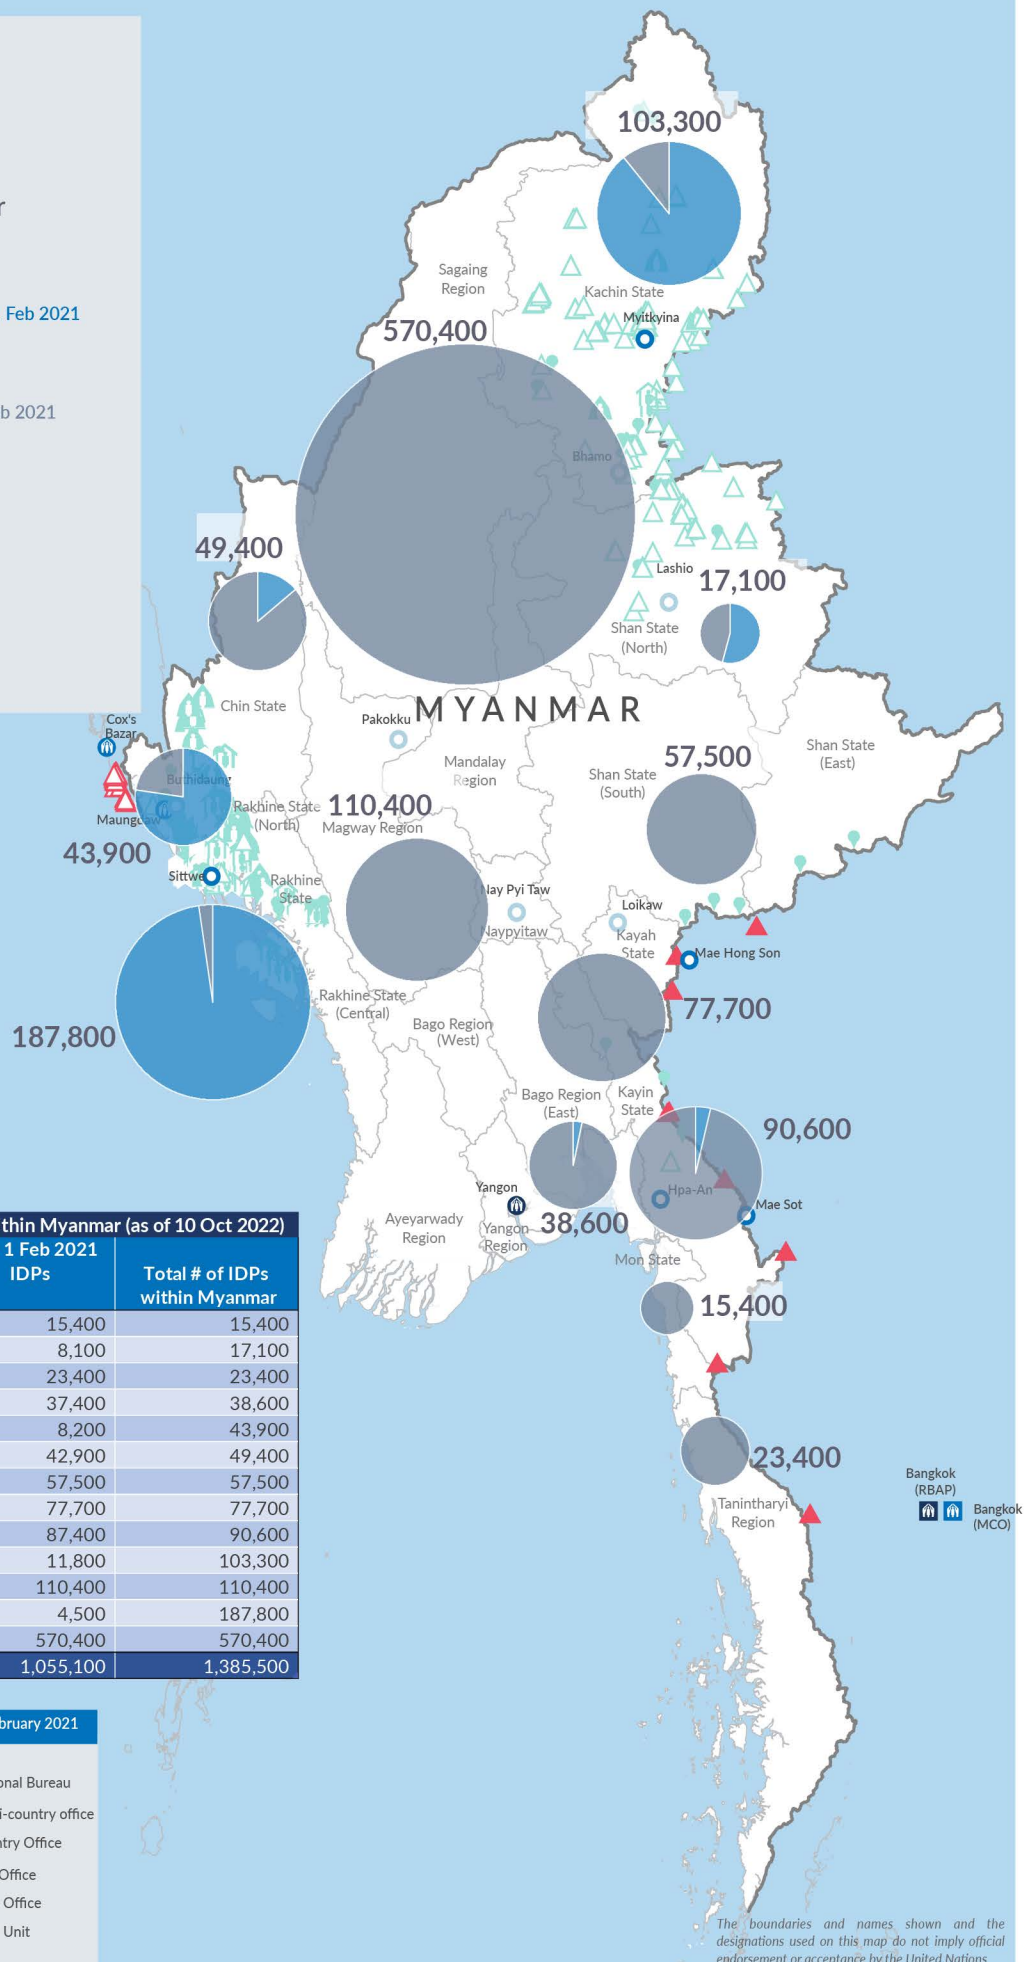

Key figures

Estimated # of IDPs → 1,055,100
 Estimated # of displaced to neighbouring countries → 48,100

Source : UN in Myanmar

Estimated displacement figures by Month

*50,900 persons are displaced by armed conflict in neighbouring Kayah State while 6,600 persons are displaced by inter-EAO conflict between SSPP and RCSS

Estimated displacement to neighbouring countries since 1 February 2021, who remain displaced (rounded to the nearest hundred)

- IDP unplanned settlement (pre-1 Feb 2021)
- IDP Center (pre-1 Feb 2021)
- IDP spontaneous location (pre-1 Feb 2021)
- IDP planned settlement (pre-1 Feb 2021)
- Temporary shelter for displaced people from Myanmar
- Refugee, planned settlement
- States/Provinces with new arrivals
- UNHCR Regional Bureau
- UNHCR Multi-country office
- UNHCR Country Office
- UNHCR Sub-Office
- UNHCR Field Office
- UNHCR Field Unit
- International boundaries

The boundaries and names shown on this map do not imply official endorsement or acceptance by the United Nations

Key figures

1,385,500

Estimated total IDPs within Myanmar

330,400
 Estimated # of IDPs displaced prior to 1 Feb 2021
 (As of 30 June, 2022)

1,055,100
 Estimated # of IDPs displaced post 1 Feb 2021
 (As of 10 Oct, 2022)

Source : UN in Myanmar

Estimated internal displacement within Myanmar Pre+Post 1 February 2021 (rounded to the nearest hundred)