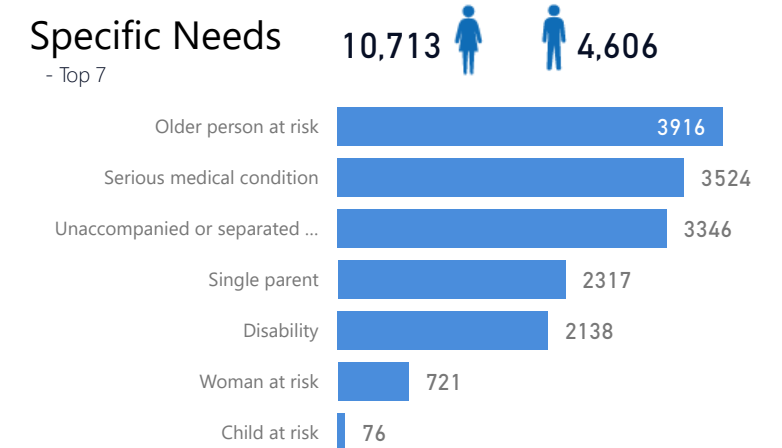

Uganda - Refugee Statistics September 2022 - Adjumani

Total Population
220,592

Total Refugees
220,501

Total Households
32,816

Total Asylum-Seekers
91

Women and Children
86 %
188,787

Female
54 %
118,360

Elderly
3 %
6,556

Country of Origin	Total
South Sudan	220,267
Sudan	240

Occupation - Top 5

* Age is between 18 - 59 years for Occupation

Age & Gender Breakdown

Specific Needs - Top 7

Assistance Status