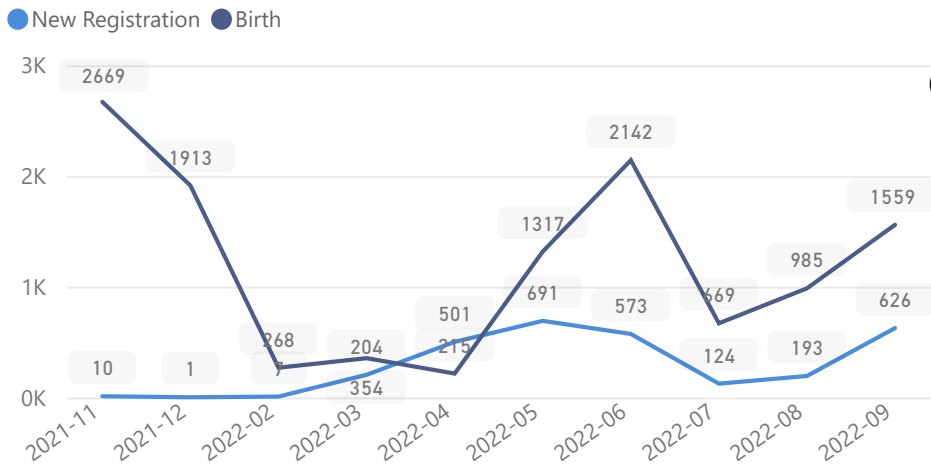

Uganda - Refugee Statistics September 2022 - Adjumani

Total Population
220,592

Total Refugees
220,501

Total Households
32,816

Total Asylum-Seekers
91

Women and Children
86 %
188,787

Female
54 %
118,360

Elderly
3 %
6,556

Youth 15-24
25 %
54,439

New Registration by Month