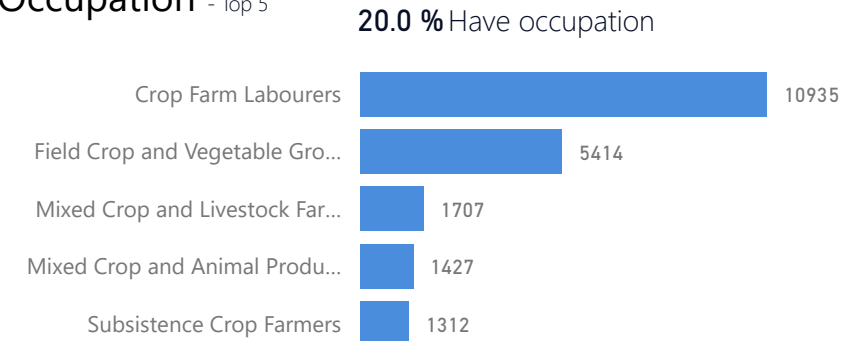

Youth 15-24
25 %
54,439

New Registration by Month

Zones

Level3	HHs	Individuals
Nyumanzi	5,366	45,436
Pagrinya	6,664	37,806
Ayilo I	3,162	25,882
Maaji II	2,838	17,690
Maaji III	2,759	15,675
Ayilo II	2,141	14,891
Boroli I	1,614	10,202
Mirieyi	1,066	7,840
Agojo	1,750	7,505
Alere	865	7,051
Baratuku	946	6,512
Mungula I	736	5,243
Olua I	656	5,230
Boroli II	859	4,974
Olua II	538	4,011
Mungula II	308	1,588

Country of Origin	Total
South Sudan	220,267
Sudan	240

Occupation - Top 5

* Age is between 18 - 59 years for Occupation

Age & Gender Breakdown

Specific Needs - Top 7

Assistance Status