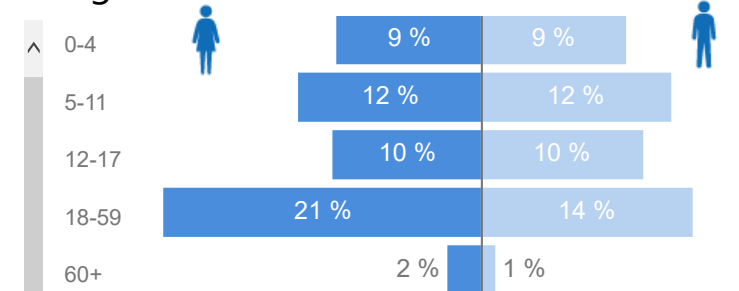

Uganda - Refugee Statistics September 2022 - Adjumani

Total Population
220,592

Total Refugees
220,501

Total Households
32,816

Total Asylum-Seekers
91

Women and Children
86 %
188,787

Female
54 %
118,360

Elderly
3 %
6,556

Youth 15-24
25 %
54,439

New Registration by Month

Zones

Level3	HHs	Individuals
Nyumanzi	5,366	45,436
Pagrinya	6,664	37,806
Ayilo I	3,162	25,882
Maaji II	2,838	17,690
Maaji III	2,759	15,675
Ayilo II	2,141	14,891
Boroli I	1,614	10,202
Mirieyi	1,066	7,840
Agojo	1,750	7,505
Alere	865	7,051
Baratuku	946	6,512
Mungula I	736	5,243
Olua I	656	5,230
Boroli II	859	4,974
Olua II	538	4,011
Mungula II	308	1,588

Country of Origin	Total
South Sudan	220,267
Sudan	240

Occupation - Top 5

* Age is between 18 - 59 years for Occupation

Age & Gender Breakdown

Specific Needs - Top 7

Assistance Status