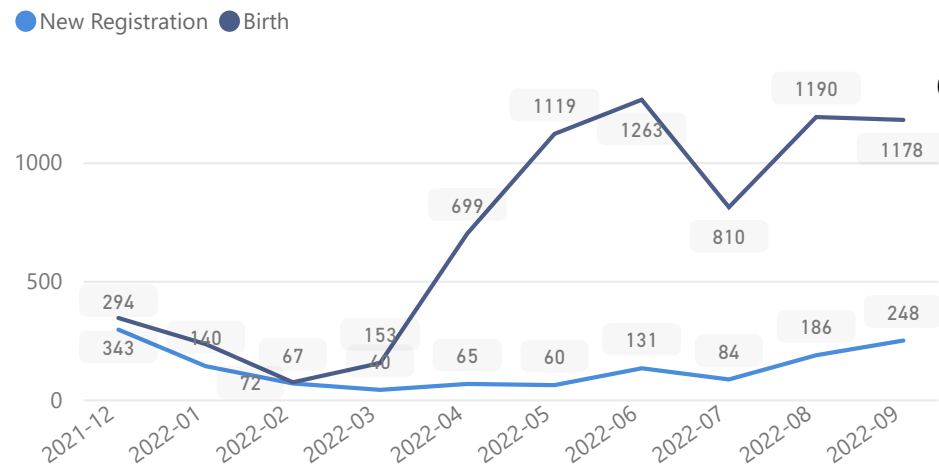

Uganda - Refugee Statistics September 2022 - Bidibidi

Total Population
210,102

Total Refugees
210,102

Total Households
41,336

Total Asylum-Seekers
0

Zones

Level3	HHs	Individuals
Zone 3	10,568	49,382
Zone 2	8,239	45,589
Zone 5	9,319	43,701
Zone 1	7,288	42,481
Zone 4	5,907	28,898
Zone VII	4	18
Zone iv	3	14
Zone I	3	6
Zone li	3	6
Zone lii	1	5
Zone V	1	2

Country of Origin	Total
South Sudan	209,925
Sudan	101
Democratic Republic of the Congo	71
Ethiopia	2
Burundi	1
Romania	1
Rwanda	1

Age & Gender Breakdown

Women and Children
85 %
177,579

Female
52 %
110,050

Elderly
3 %
5,541

Youth 15-24
24 %
49,492

Specific Needs - Top 7

New Registration by Month

Occupation - Top 5

* Age is between 18 - 59 years for Occupation

Assistance Status