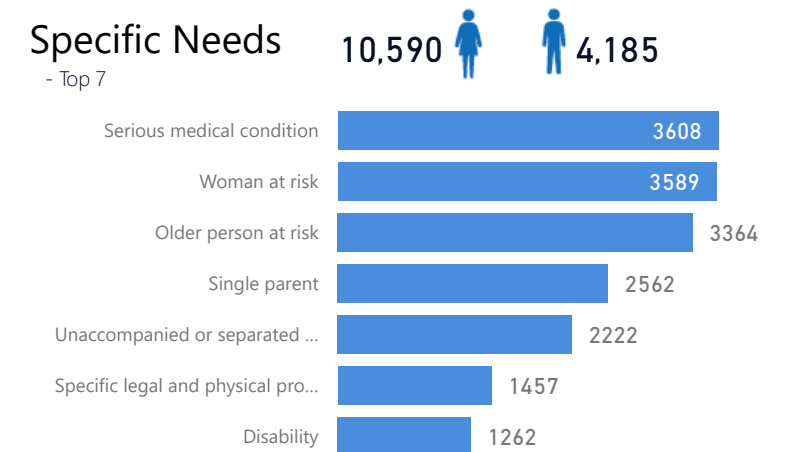

Uganda - Refugee Statistics September 2022 - Bidibidi

Total Population
210,102

Total Refugees
210,102

Total Households
41,336

Total Asylum-Seekers
0

Zones

Level3	HHs	Individuals
Zone 3	10,568	49,382
Zone 2	8,239	45,589
Zone 5	9,319	43,701
Zone 1	7,288	42,481
Zone 4	5,907	28,898
Zone VII	4	18
Zone iv	3	14
Zone I	3	6
Zone li	3	6
Zone lii	1	5
Zone V	1	2

Country of Origin	Total
South Sudan	209,925
Sudan	101
Democratic Republic of the Congo	71
Ethiopia	2
Burundi	1
Romania	1
Rwanda	1

Age & Gender Breakdown

Women and Children
85 %
177,579

Female
52 %
110,050

Elderly
3 %
5,541

Youth 15-24
24 %
49,492

Specific Needs - Top 7

New Registration by Month

Occupation - Top 5

* Age is between 18 - 59 years for Occupation

Assistance Status