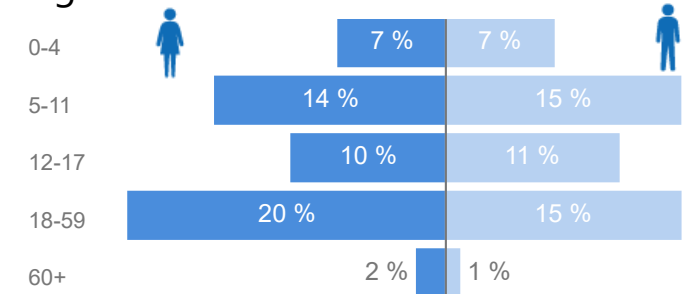

Uganda - Refugee Statistics September 2022 - Bidibidi

Total Population
210,102

Total Refugees
210,102

Total Households
41,336

Total Asylum-Seekers
0

Zones

Level3	HHs	Individuals
Zone 3	10,568	49,382
Zone 2	8,239	45,589
Zone 5	9,319	43,701
Zone 1	7,288	42,481
Zone 4	5,907	28,898
Zone VII	4	18
Zone iv	3	14
Zone I	3	6
Zone li	3	6
Zone lii	1	5
Zone V	1	2

Country of Origin	Total
South Sudan	209,925
Sudan	101
Democratic Republic of the Congo	71
Ethiopia	2
Burundi	1
Romania	1
Rwanda	1

Age & Gender Breakdown

Women and Children
85 %
177,579

Female
52 %
110,050

Elderly
3 %
5,541

Youth 15-24
24 %
49,492

Specific Needs - Top 7

New Registration by Month

Occupation - Top 5

* Age is between 18 - 59 years for Occupation

Assistance Status