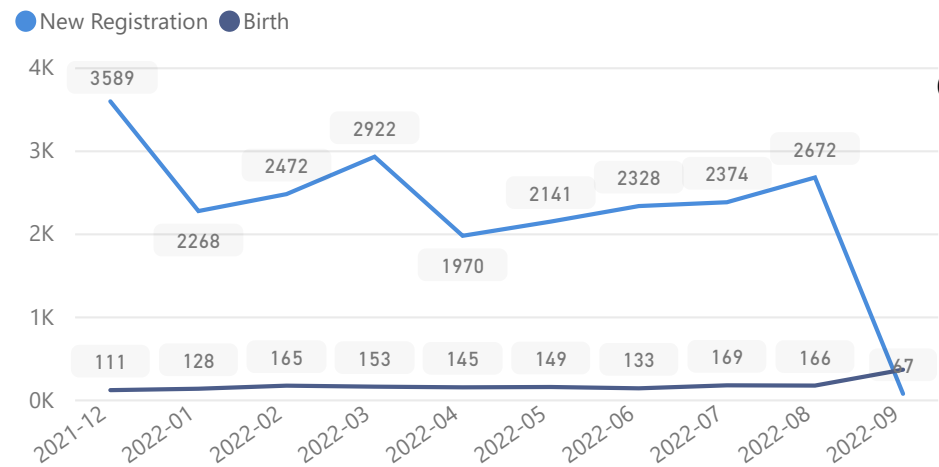

Uganda - Refugee Statistics September 2022 - Kampala

Total Population
123,668

Total Refugees
93,363

Total Households
72,609

Total Asylum-Seekers
30,305

Zones

Level3	HHs	Individuals
Kampala Central	33,859	46,664
Makindye Division	22,000	43,545
Rubaga Division	13,102	25,727
Nakawa	927	2,270
Kawempe Div	1,022	1,618
Kawempe Division	447	1,354
Makerere University	197	280

Age & Gender Breakdown

Women and Children
61 %
75,933

Female
46 %
57,097

Elderly
1 %
1,810

Youth 15-24
26 %
32,670

Country of Origin

Country of Origin	Total
Somalia	49,424
Democratic Republic of the Congo	27,459
Eritrea	25,842
South Sudan	5,982
Burundi	5,400

Specific Needs

New Registration by Month

Occupation - Top 5

Assistance Status

* Age is between 18 - 59 years for Occupation