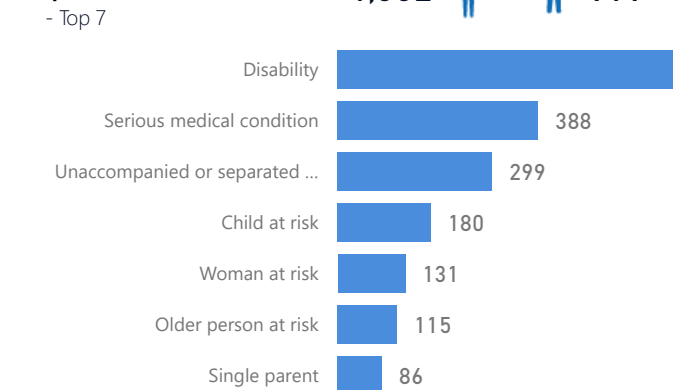

Age & Gender Breakdown

Women and Children
61 %
75,933

Female
46 %
57,097

Elderly
1 %
1,810

Youth 15-24
26 %
32,670

Country of Origin

Country of Origin	Total
Somalia	49,424
Democratic Republic of the Congo	27,459
Eritrea	25,842
South Sudan	5,982
Burundi	5,400

Specific Needs

New Registration by Month

Occupation - Top 5

Assistance Status

* Age is between 18 - 59 years for Occupation