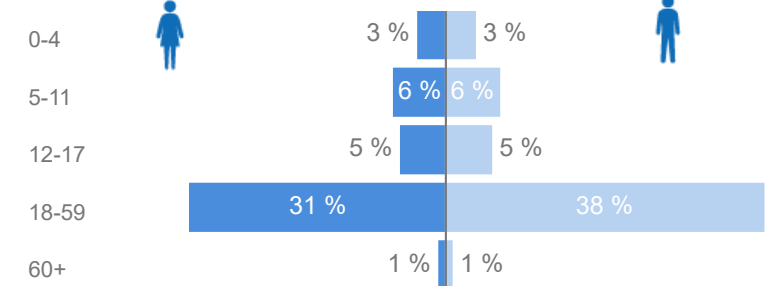

Uganda - Refugee Statistics September 2022 - Kampala

Total Population
123,668

Total Refugees
93,363

Total Households
72,609

Total Asylum-Seekers
30,305

Zones

Level3	HHs	Individuals
Kampala Central	33,859	46,664
Makindye Division	22,000	43,545
Rubaga Division	13,102	25,727
Nakawa	927	2,270
Kawempe Div	1,022	1,618
Kawempe Division	447	1,354
Makerere University	197	280

Age & Gender Breakdown

Women and Children
61 %
75,933

Female
46 %
57,097

Elderly
1 %
1,810

Youth 15-24
26 %
32,670

Country of Origin

Country of Origin	Total
Somalia	49,424
Democratic Republic of the Congo	27,459
Eritrea	25,842
South Sudan	5,982
Burundi	5,400

Specific Needs

New Registration by Month

Occupation - Top 5

Assistance Status

* Age is between 18 - 59 years for Occupation