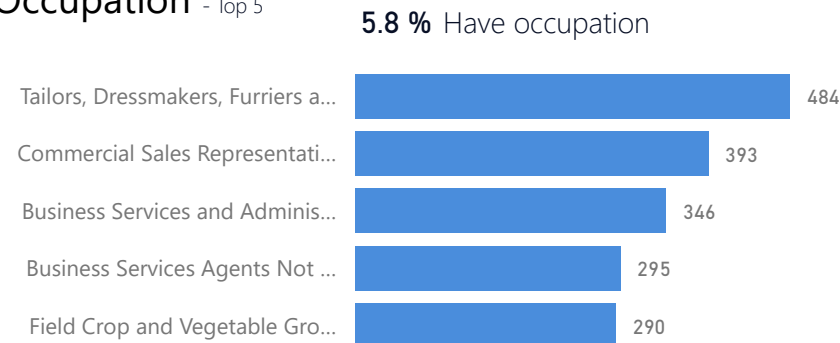

Age & Gender Breakdown

Women and Children
61 %
75,933

Female
46 %
57,097

Elderly
1 %
1,810

Youth 15-24
26 %
32,670

Country of Origin

Country of Origin	Total
Somalia	49,424
Democratic Republic of the Congo	27,459
Eritrea	25,842
South Sudan	5,982
Burundi	5,400

Specific Needs

New Registration by Month

Occupation - Top 5

Assistance Status

* Age is between 18 - 59 years for Occupation