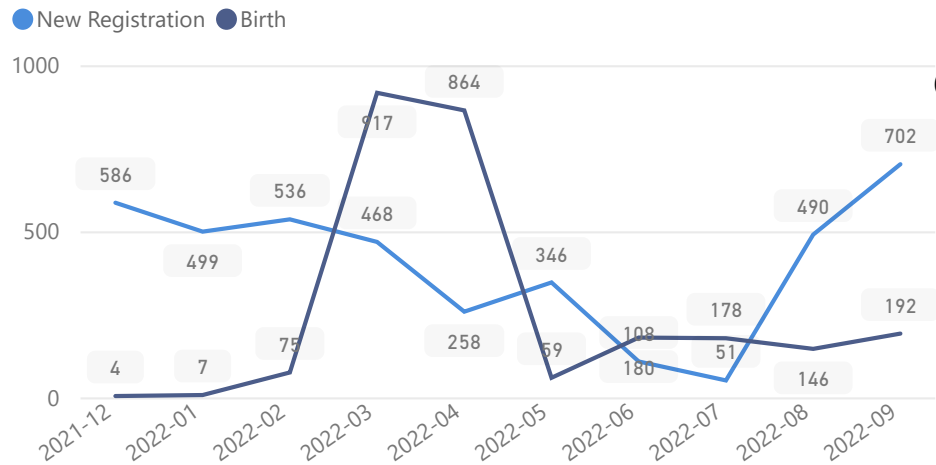

Uganda - Refugee Statistics September 2022 - Imvepi

Total Population
62,874

Total Refugees
62,867

Total Households
14,698

Total Asylum-Seekers
7

Zones

Level3	HHs	Individuals
Zone I	5,782	25,442
Zone li	5,204	23,750
Zone lii	2,875	11,574
Zone iv	835	2,099
Zone Vi	1	5
Zone Vii	1	4

Age & Gender Breakdown

Women and Children
85 %
53,709

Female
53 %
33,474

Elderly
3 %
1,754

Youth 15-24
21 %
13,515

Specific Needs - Top 7

New Registration by Month

Country of Origin

Country of Origin	Total
South Sudan	60,676
Democratic Republic of the Congo	2,170
Sudan	23
Central African Republic	1
Ethiopia	1
Rwanda	1
Senegal	1
United Republic of Tanzania	1

Occupation - Top 5

Assistance Status