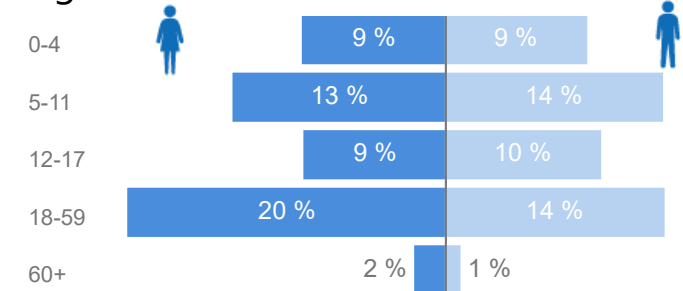

Uganda - Refugee Statistics September 2022 - Imvepi

Total Population
62,874

Total Refugees
62,867

Total Households
14,698

Total Asylum-Seekers
7

Zones

Level3	HHs	Individuals
Zone I	5,782	25,442
Zone li	5,204	23,750
Zone lii	2,875	11,574
Zone iv	835	2,099
Zone Vi	1	5
Zone Vii	1	4

Age & Gender Breakdown

Women and Children
85 %
53,709

Female
53 %
33,474

Elderly
3 %
1,754

Youth 15-24
21 %
13,515

Specific Needs - Top 7

New Registration by Month

Country of Origin