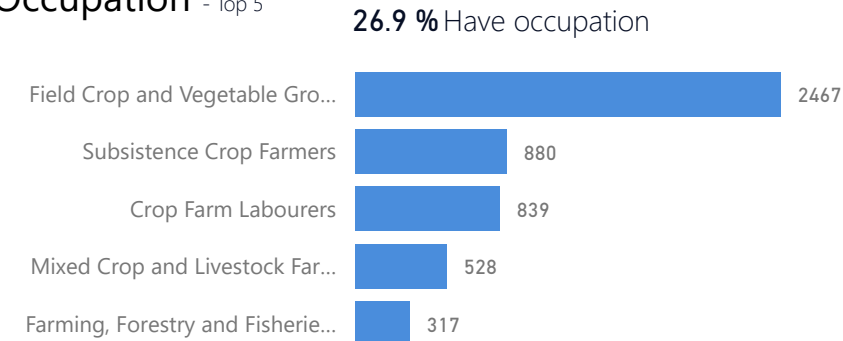

Uganda - Refugee Statistics September 2022 - Imvepi

Total Population
62,874

Total Refugees
62,867

Total Households
14,698

Total Asylum-Seekers
7

Zones

Level3	HHs	Individuals
Zone I	5,782	25,442
Zone li	5,204	23,750
Zone lii	2,875	11,574
Zone iv	835	2,099
Zone Vi	1	5
Zone Vii	1	4

Age & Gender Breakdown

Women and Children
85 %
53,709

Female
53 %
33,474

Elderly
3 %
1,754

Youth 15-24
21 %
13,515

Specific Needs - Top 7

New Registration by Month

Country of Origin

Country of Origin	Total
South Sudan	60,676
Democratic Republic of the Congo	2,170
Sudan	23
Central African Republic	1
Ethiopia	1
Rwanda	1
Senegal	1
United Republic of Tanzania	1

Occupation - Top 5

Assistance Status