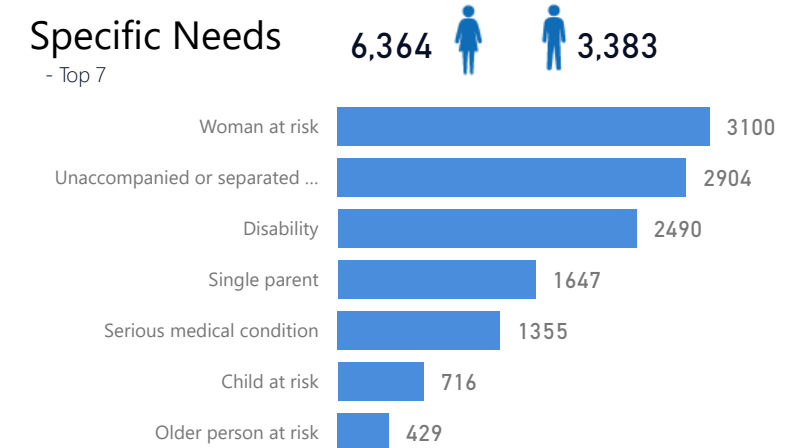

Uganda - Refugee Statistics September 2022 - Imvepi

Total Population
62,874

Total Refugees
62,867

Total Households
14,698

Total Asylum-Seekers
7

Zones

Level3	HHs	Individuals
Zone I	5,782	25,442
Zone li	5,204	23,750
Zone lii	2,875	11,574
Zone iv	835	2,099
Zone Vi	1	5
Zone Vii	1	4

Age & Gender Breakdown

Women and Children
85 %
53,709

Female
53 %
33,474

Elderly
3 %
1,754

Youth 15-24
21 %
13,515

Specific Needs - Top 7

New Registration by Month

Country of Origin

Country of Origin	Total
South Sudan	60,676
Democratic Republic of the Congo	2,170
Sudan	23
Central African Republic	1
Ethiopia	1
Rwanda	1
Senegal	1
United Republic of Tanzania	1

Occupation - Top 5

Assistance Status