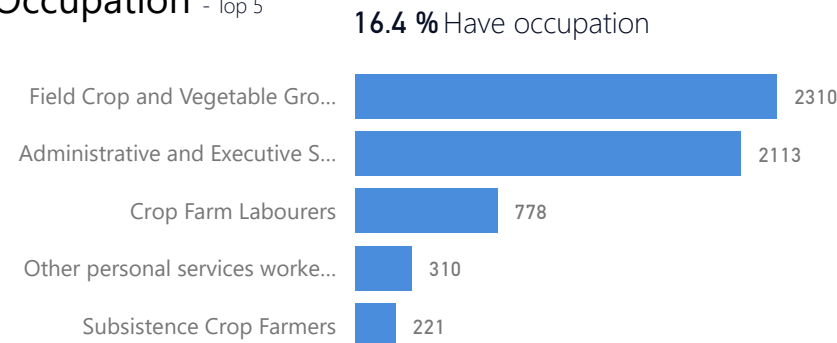

Uganda - Refugee Statistics September 2022 - Kiryandongo

Total Population
64,362

Total Refugees
64,321

Total Households
11,581

Total Asylum-Seekers
41

Zones

Level3	HHs	Individuals
Ranch 1	6,137	33,803
Ranch 37	5,383	30,455

Age & Gender Breakdown

Women and Children
84 %
54,145

Female
52 %
33,747

Elderly
2 %
1,181

Youth 15-24
28 %
18,111

Country of Origin

Country of Origin	Total
South Sudan	63,627
Democratic Republic of the Congo	284
Sudan	209
Kenya	172
Burundi	43
Rwanda	22
Ethiopia	2
Eritrea	1
Somalia	1
United Republic of Tanzania	1

Specific Needs - Top 7
8,668 (Female) **5,480** (Male)

New Registration by Month

Occupation - Top 5

Assistance Status