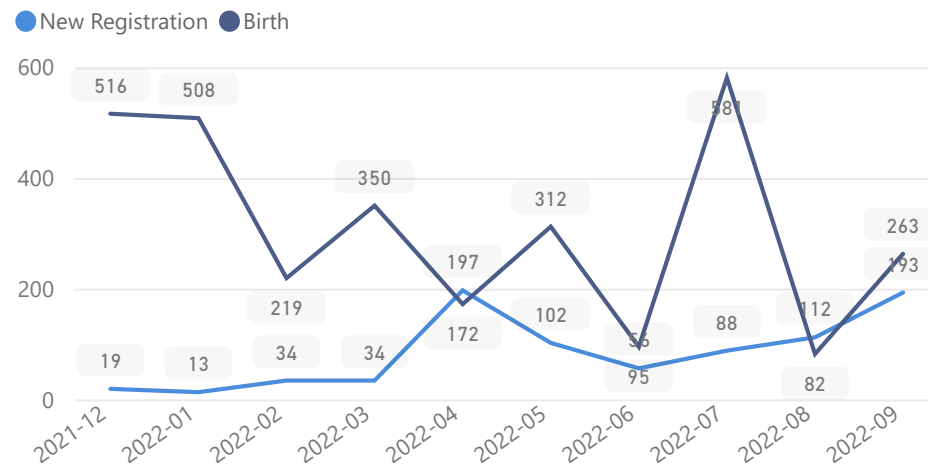

New Registration by Month