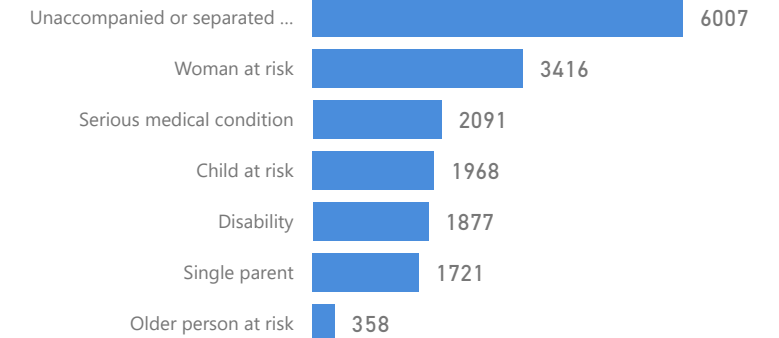

Uganda - Refugee Statistics September 2022 - Kiryandongo

Total Population
64,362

Total Refugees
64,321

Total Households
11,581

Total Asylum-Seekers
41

Zones

Level3	HHs	Individuals
Ranch 1	6,137	33,803
Ranch 37	5,383	30,455

Age & Gender Breakdown

Women and Children
84 %
54,145

Female
52 %
33,747

Elderly
2 %
1,181

Youth 15-24
28 %
18,111

Country of Origin

Country of Origin	Total
South Sudan	63,627
Democratic Republic of the Congo	284
Sudan	209
Kenya	172
Burundi	43
Rwanda	22
Ethiopia	2
Eritrea	1
Somalia	1
United Republic of Tanzania	1

Specific Needs - Top 7
8,668 (Female) **5,480** (Male)

New Registration by Month

Occupation - Top 5

Assistance Status