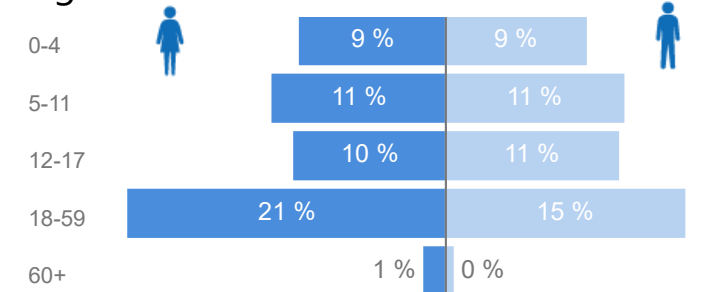

Uganda - Refugee Statistics September 2022 - Kiryandongo

Total Population
64,362

Total Refugees
64,321

Total Households
11,581

Total Asylum-Seekers
41

Zones

Level3	HHs	Individuals
Ranch 1	6,137	33,803
Ranch 37	5,383	30,455

Age & Gender Breakdown

Women and Children
84 %
54,145

Female
52 %
33,747

Elderly
2 %
1,181

Youth 15-24
28 %
18,111

Country of Origin

Country of Origin	Total
South Sudan	63,627
Democratic Republic of the Congo	284
Sudan	209
Kenya	172
Burundi	43
Rwanda	22
Ethiopia	2
Eritrea	1
Somalia	1
United Republic of Tanzania	1