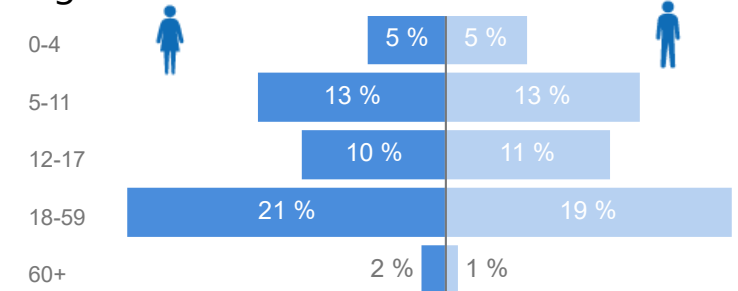

Uganda - Refugee Statistics September 2022 - Rhino

Total Population
143,200

Total Refugees
143,192

Total Households
30,542

Total Asylum-Seekers
8

Zones

Level3	HHs	Individuals
Zone Vii	12,250	42,082
Zone Vi	6,665	28,247
Zone Ii	3,732	15,894
Zone I	2,685	15,514
Zone V	2,193	14,783
Zone Iv	2,420	10,447
Zone Iii	1,003	4,806

Age & Gender Breakdown

Women and Children
82 %
117,495

Female
50 %
72,224

Elderly
2 %
3,099

Youth 15-24
27 %
37,949

Country of Origin

Country of Origin	Total
South Sudan	137,045
Democratic Republic of the Congo	5,221
Sudan	851
Rwanda	35
Central African Republic	12

Specific Needs - Top 7

New Registration by Month

Occupation - Top 5

* Age is between 18 - 59 years for Occupation

Assistance Status