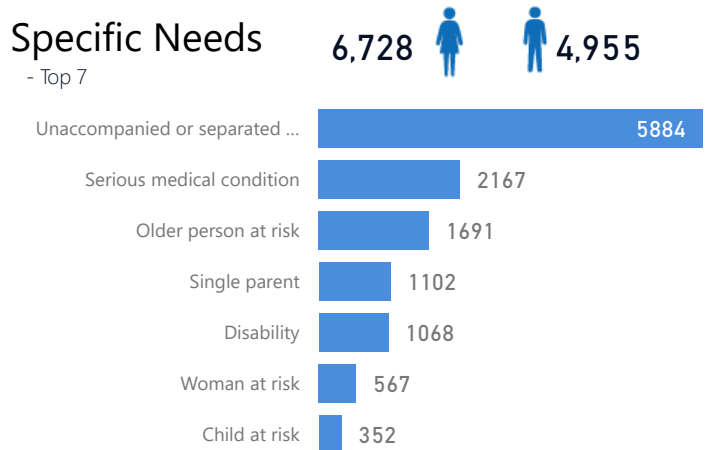

Uganda - Refugee Statistics September 2022 - Rhino

Total Population
143,200

Total Refugees
143,192

Total Households
30,542

Total Asylum-Seekers
8

Zones

Level3	HHs	Individuals
Zone Vii	12,250	42,082
Zone Vi	6,665	28,247
Zone Ii	3,732	15,894
Zone I	2,685	15,514
Zone V	2,193	14,783
Zone Iv	2,420	10,447
Zone Iii	1,003	4,806

Age & Gender Breakdown

Women and Children
82 %
117,495

Female
50 %
72,224

Elderly
2 %
3,099

Youth 15-24
27 %
37,949

Country of Origin

Country of Origin	Total
South Sudan	137,045
Democratic Republic of the Congo	5,221
Sudan	851
Rwanda	35
Central African Republic	12

Specific Needs - Top 7

New Registration by Month

Occupation - Top 5

* Age is between 18 - 59 years for Occupation

Assistance Status