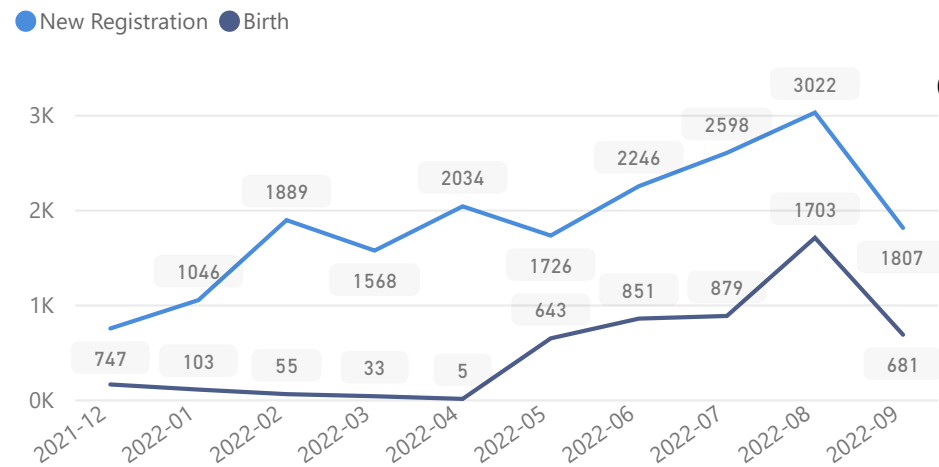

Uganda - Refugee Statistics September 2022 - Rhino

Total Population
143,200

Total Refugees
143,192

Total Households
30,542

Total Asylum-Seekers
8

Zones

Level3	HHs	Individuals
Zone Vii	12,250	42,082
Zone Vi	6,665	28,247
Zone Ii	3,732	15,894
Zone I	2,685	15,514
Zone V	2,193	14,783
Zone Iv	2,420	10,447
Zone Iii	1,003	4,806

Age & Gender Breakdown

Women and Children
82 %
117,495

Female
50 %
72,224

Elderly
2 %
3,099

Youth 15-24
27 %
37,949

Country of Origin

Country of Origin	Total
South Sudan	137,045
Democratic Republic of the Congo	5,221
Sudan	851
Rwanda	35
Central African Republic	12

Specific Needs - Top 7

New Registration by Month

Occupation - Top 5

* Age is between 18 - 59 years for Occupation

Assistance Status