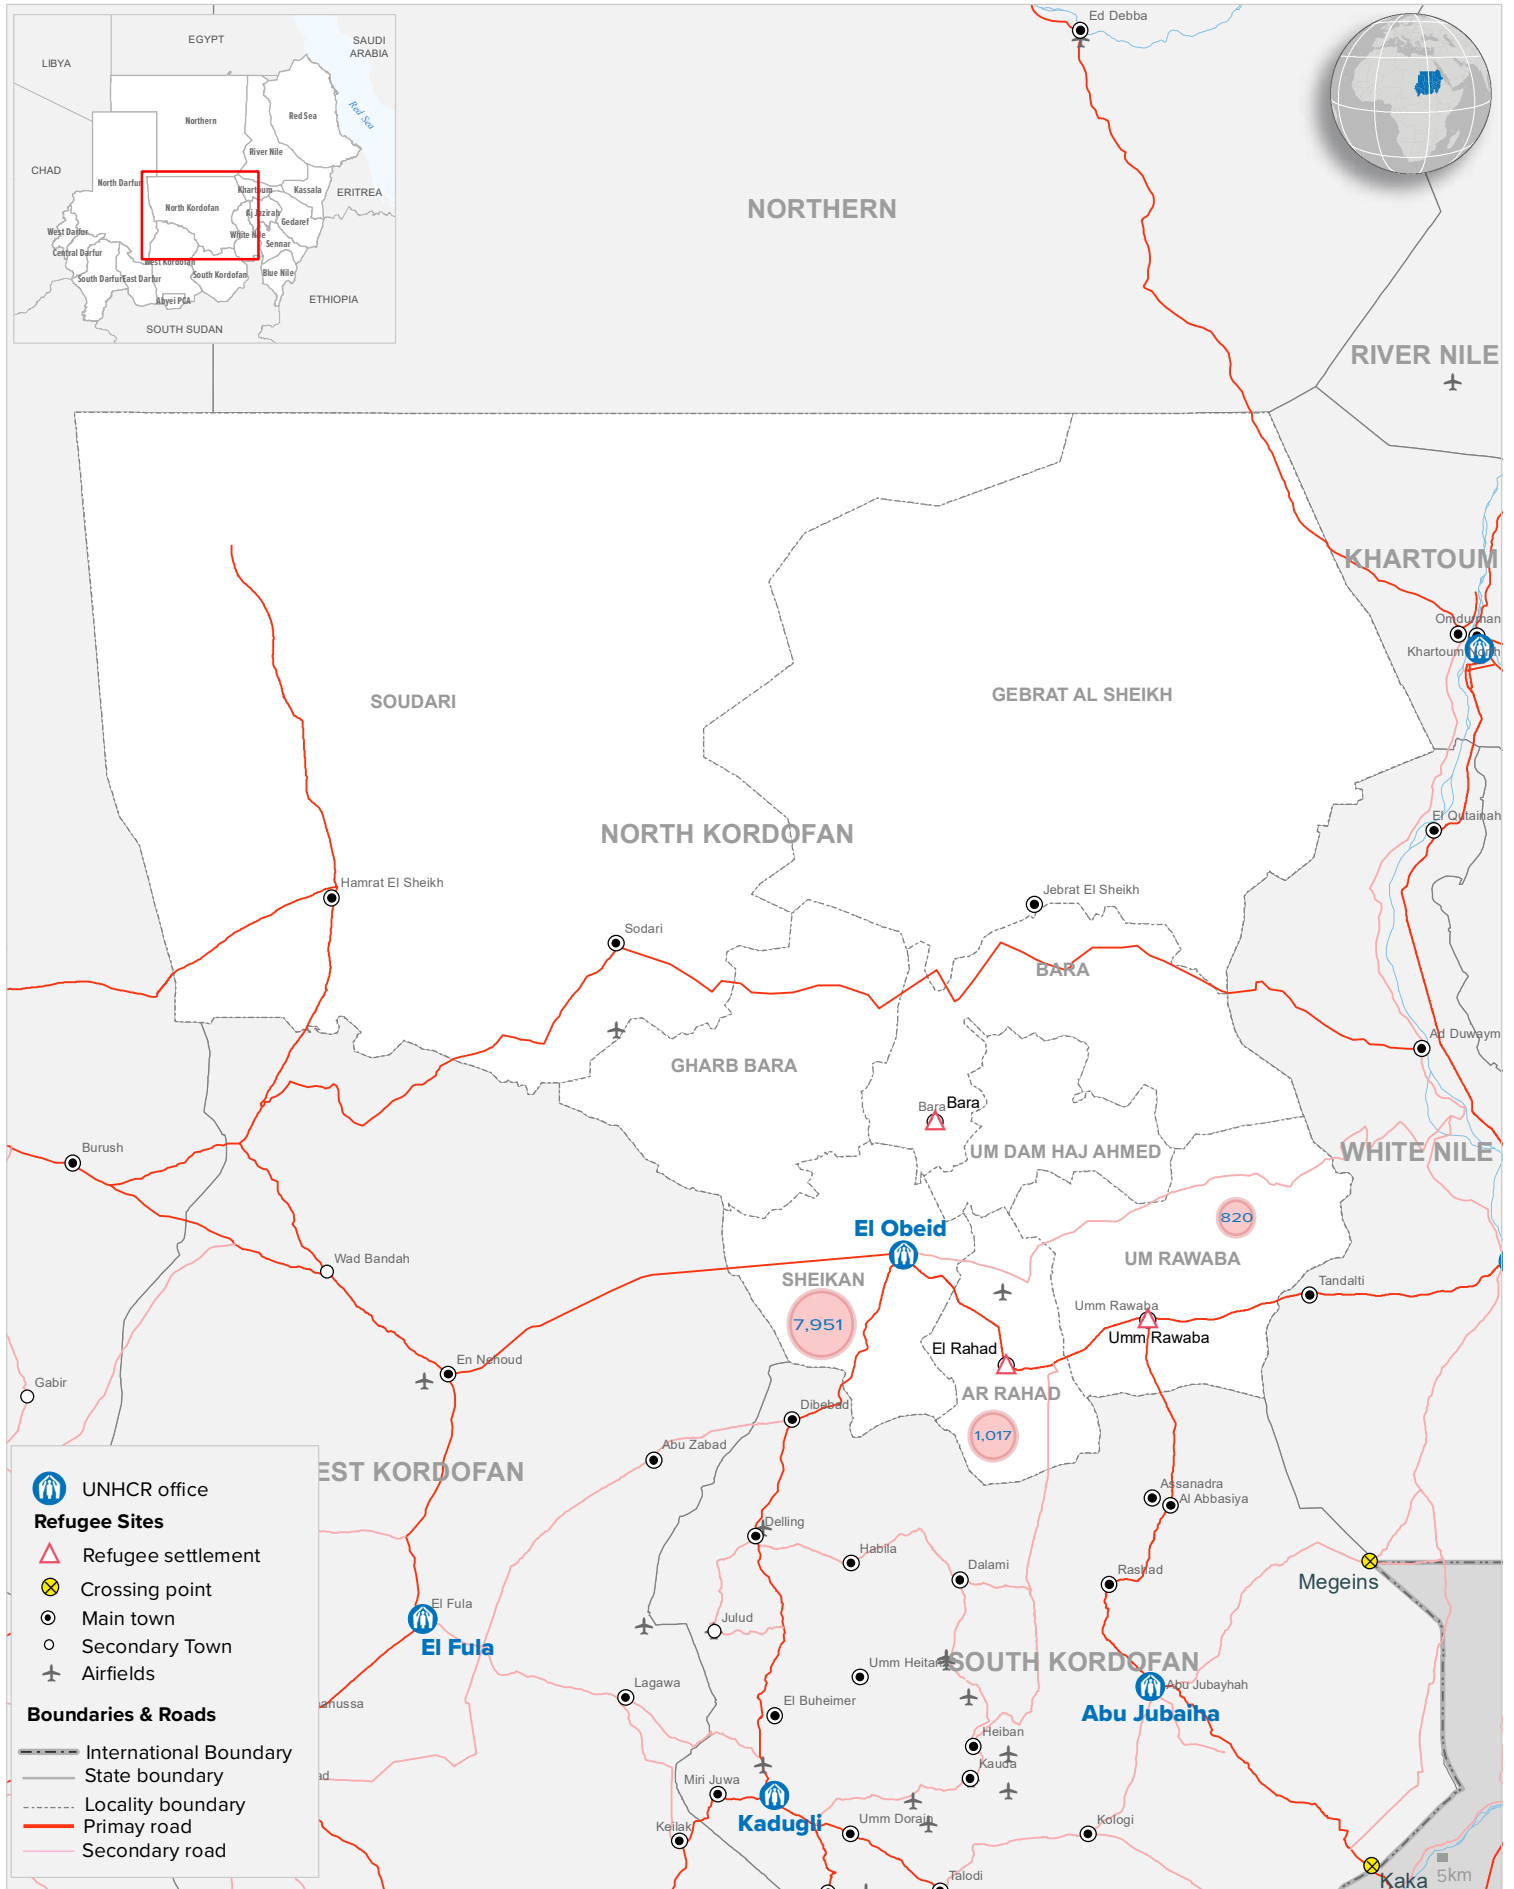

SUDAN: North Kordofan State

UNHCR Presence and Refugees Location Map

As of 30 September 2022

The depiction and use of boundaries, geographic names and related data shown on maps and included in lists, tables, documents, and databases are not warranted to be error free nor do they necessarily imply official endorsement or acceptance by the United Nations. Final status of the Abyei area is not yet determined.